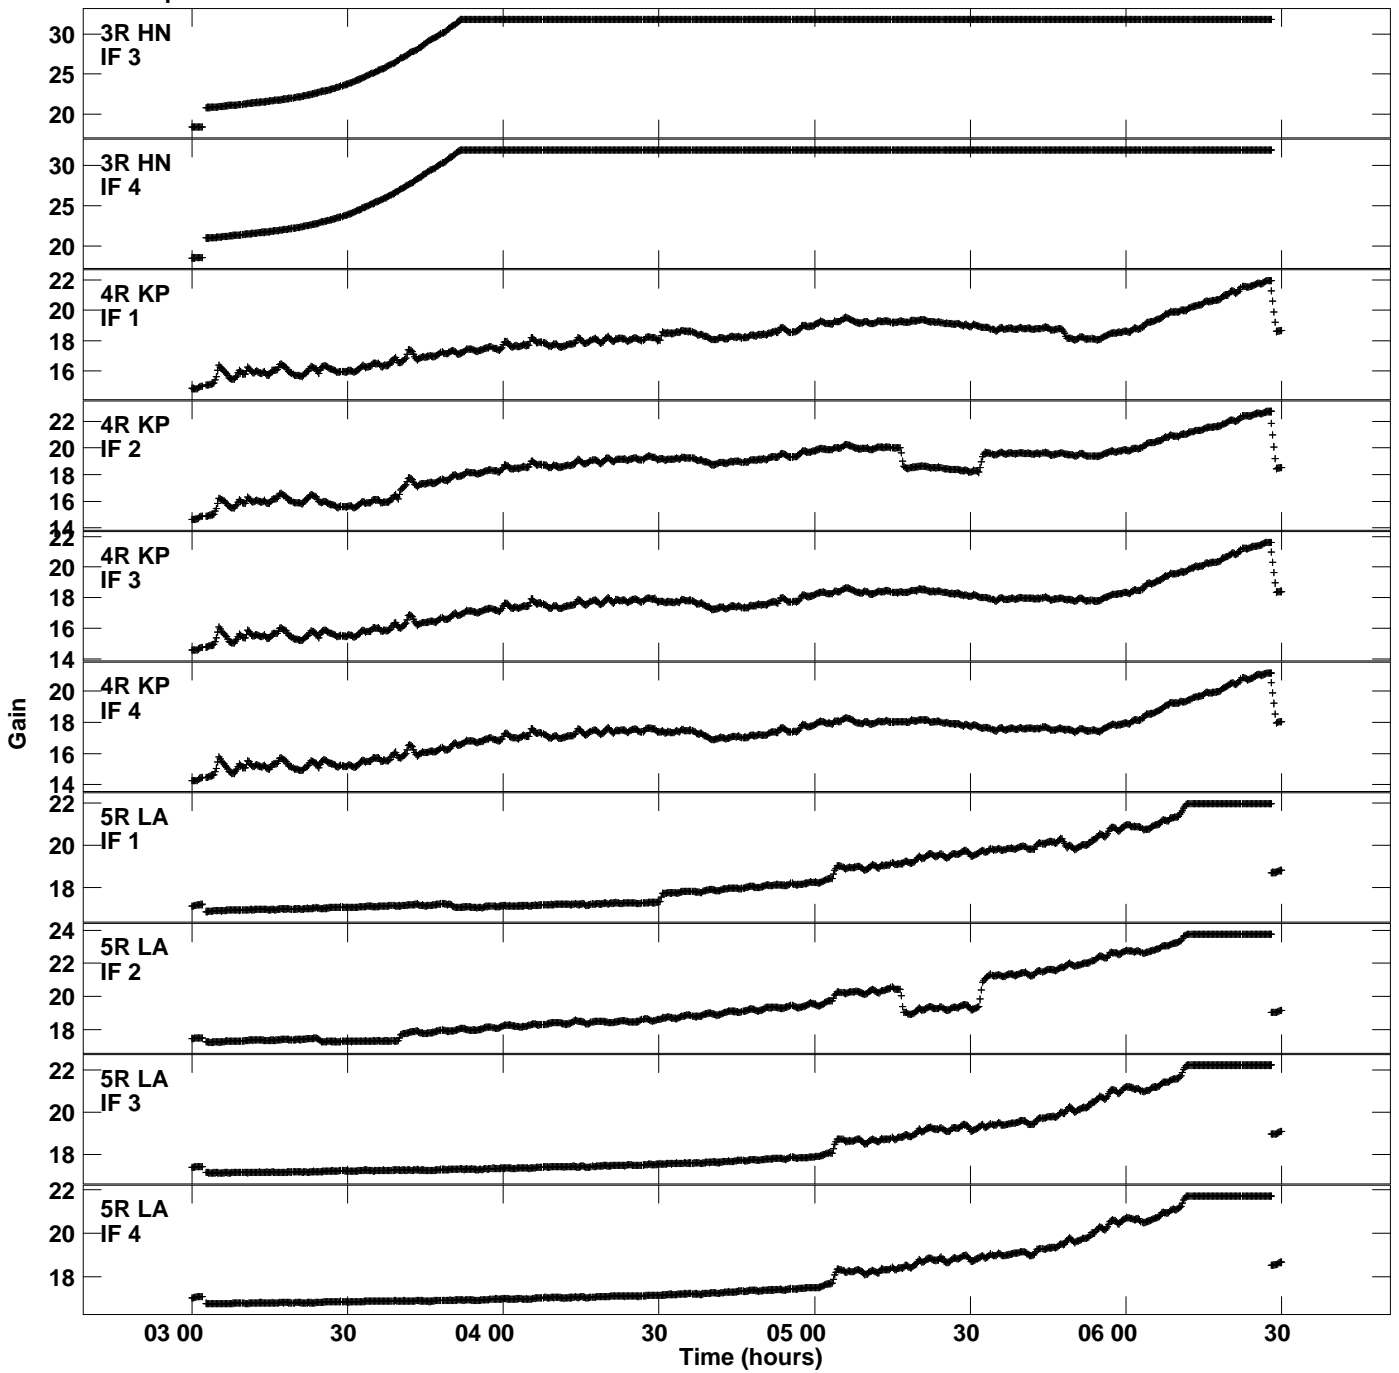

Plot file version 1 created 26-JUL-2019 17:07:44  
Gain amp vs UTC time for BC246A.UVDATA.1  
CL 2 Rpol IF 1 - 4

Plot file version 2 created 26-JUL-2019 17:07:44  
Gain amp vs UTC time for BC246A.UVDATA.1  
CL 2 Rpol IF 1 - 4

Plot file version 3 created 26-JUL-2019 17:07:44  
Gain amp vs UTC time for BC246A.UVDATA.1  
CL 2 Rpol IF 1 - 4

Plot file version 4 created 26-JUL-2019 17:07:44  
Gain amp vs UTC time for BC246A.UVDATA.1  
CL 2 Rpol IF 1 - 4