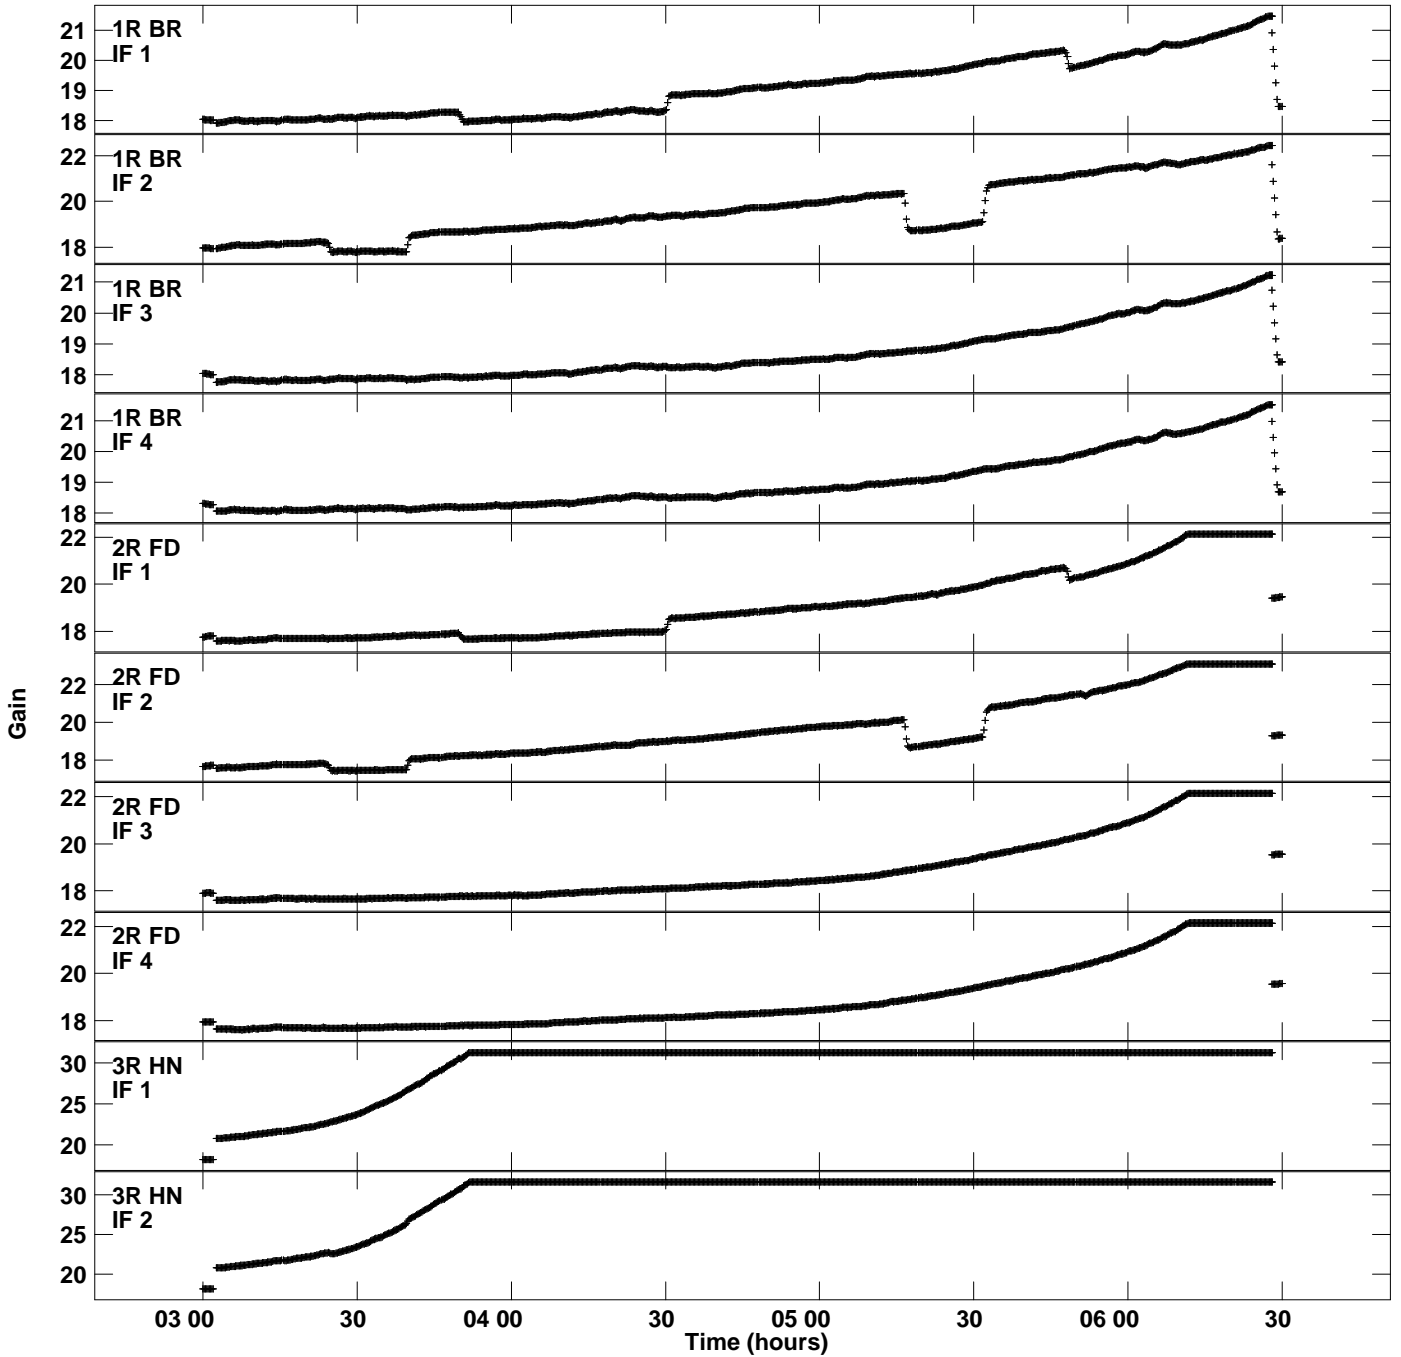

Plot file version 1 created 26-JUL-2019 17:07:44  
Gain amp vs UTC time for BC246A.UVDATA.1  
CL 2 Rpol IF 1 - 4

Plot file version 2 created 26-JUL-2019 17:07:44  
Gain amp vs UTC time for BC246A.UVDATA.1  
CL 2 Rpol IF 1 - 4

Plot file version 3 created 26-JUL-2019 17:07:44  
Gain amp vs UTC time for BC246A.UVDATA.1  
CL 2 Rpol IF 1 - 4

Plot file version 4 created 26-JUL-2019 17:07:44  
Gain amp vs UTC time for BC246A.UVDATA.1  
CL 2 Rpol IF 1 - 4