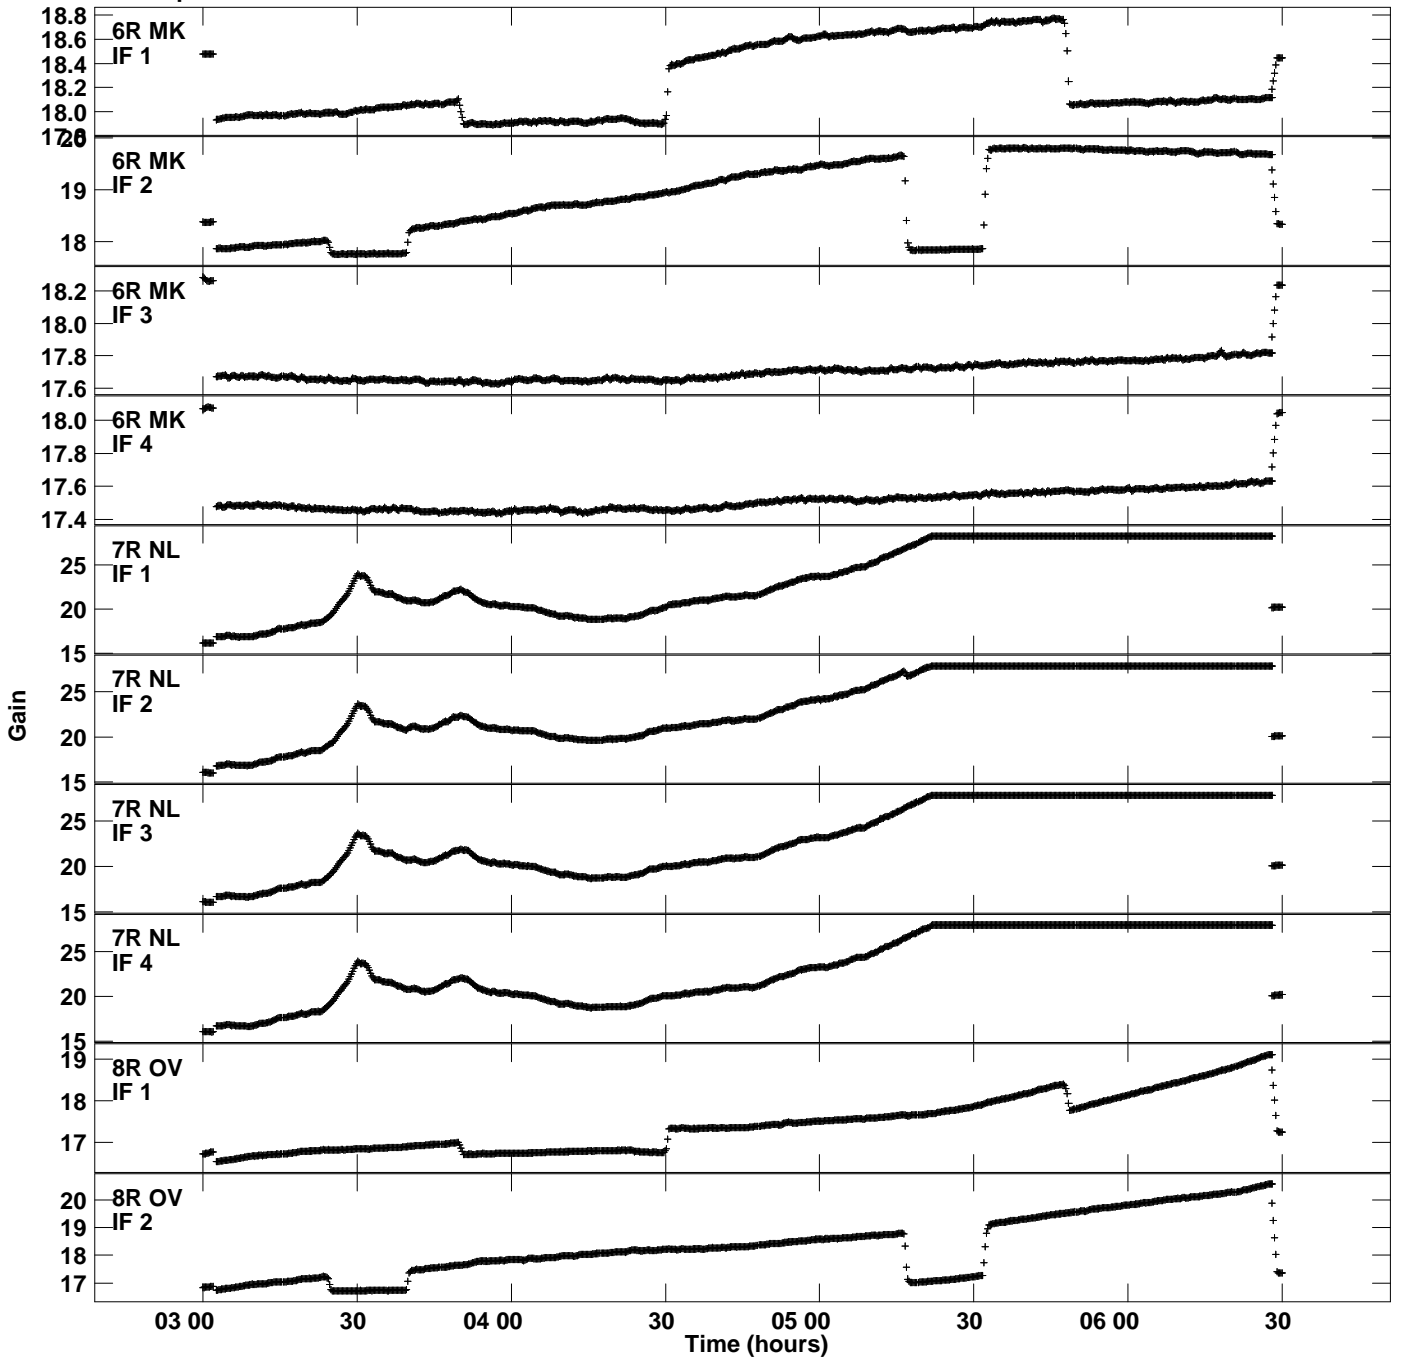

Plot file version 1 created 26-JUL-2019 17:07:44  
Gain amp vs UTC time for BC246A.UVDATA.1  
CL 2 Rpol IF 1 - 4

Plot file version 2 created 26-JUL-2019 17:07:44  
Gain amp vs UTC time for BC246A.UVDATA.1  
CL 2 Rpol IF 1 - 4

Plot file version 3 created 26-JUL-2019 17:07:44  
Gain amp vs UTC time for BC246A.UVDATA.1  
CL 2 Rpol IF 1 - 4

Plot file version 4 created 26-JUL-2019 17:07:44  
Gain amp vs UTC time for BC246A.UVDATA.1  
CL 2 Rpol IF 1 - 4