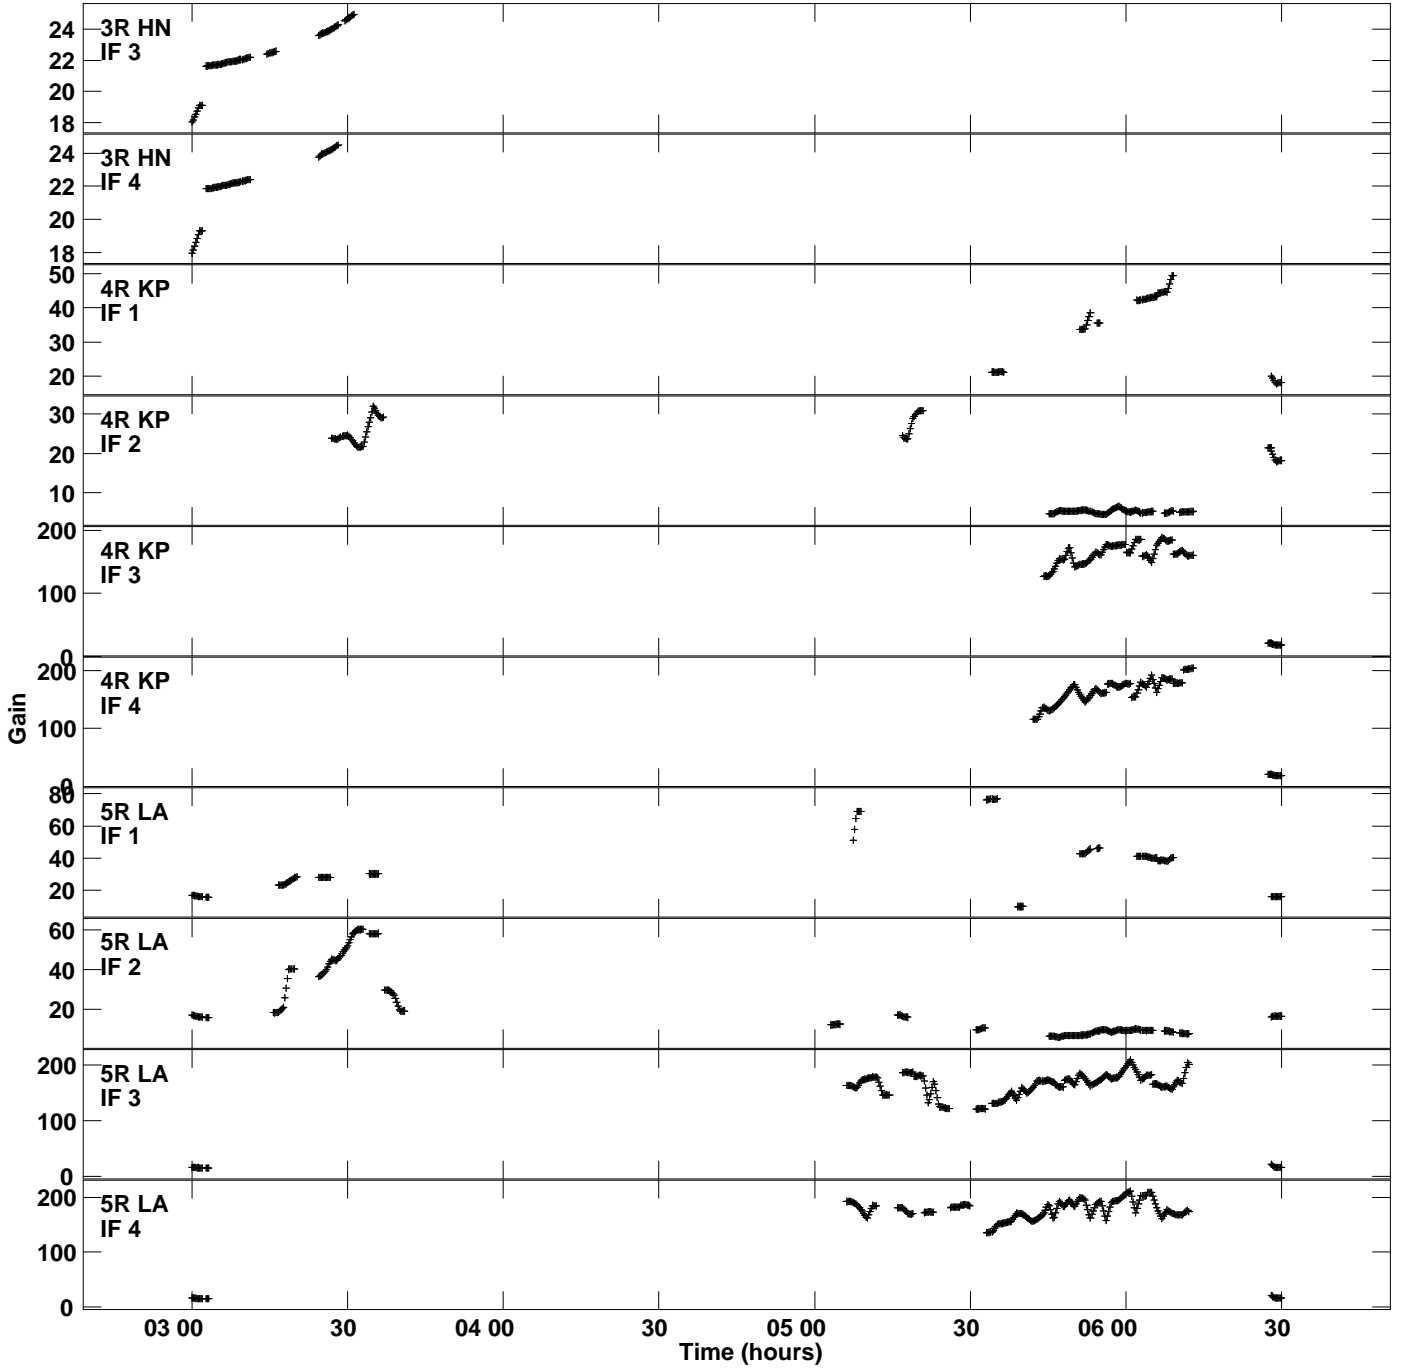

Plot file version 1 created 26-JUL-2019 17:13:19
Gain amp vs UTC time for BC246A.TMP.1
CL 4 Rpol IF 1 - 4

Plot file version 2 created 26-JUL-2019 17:13:19
Gain amp vs UTC time for BC246A.TMP.1
CL 4 Rpol IF 1 - 4

Plot file version 3 created 26-JUL-2019 17:13:19
Gain amp vs UTC time for BC246A.TMP.1
CL 4 Rpol IF 1 - 4

Plot file version 4 created 26-JUL-2019 17:13:19
Gain amp vs UTC time for BC246A.TMP.1
CL 4 Rpol IF 1 - 4