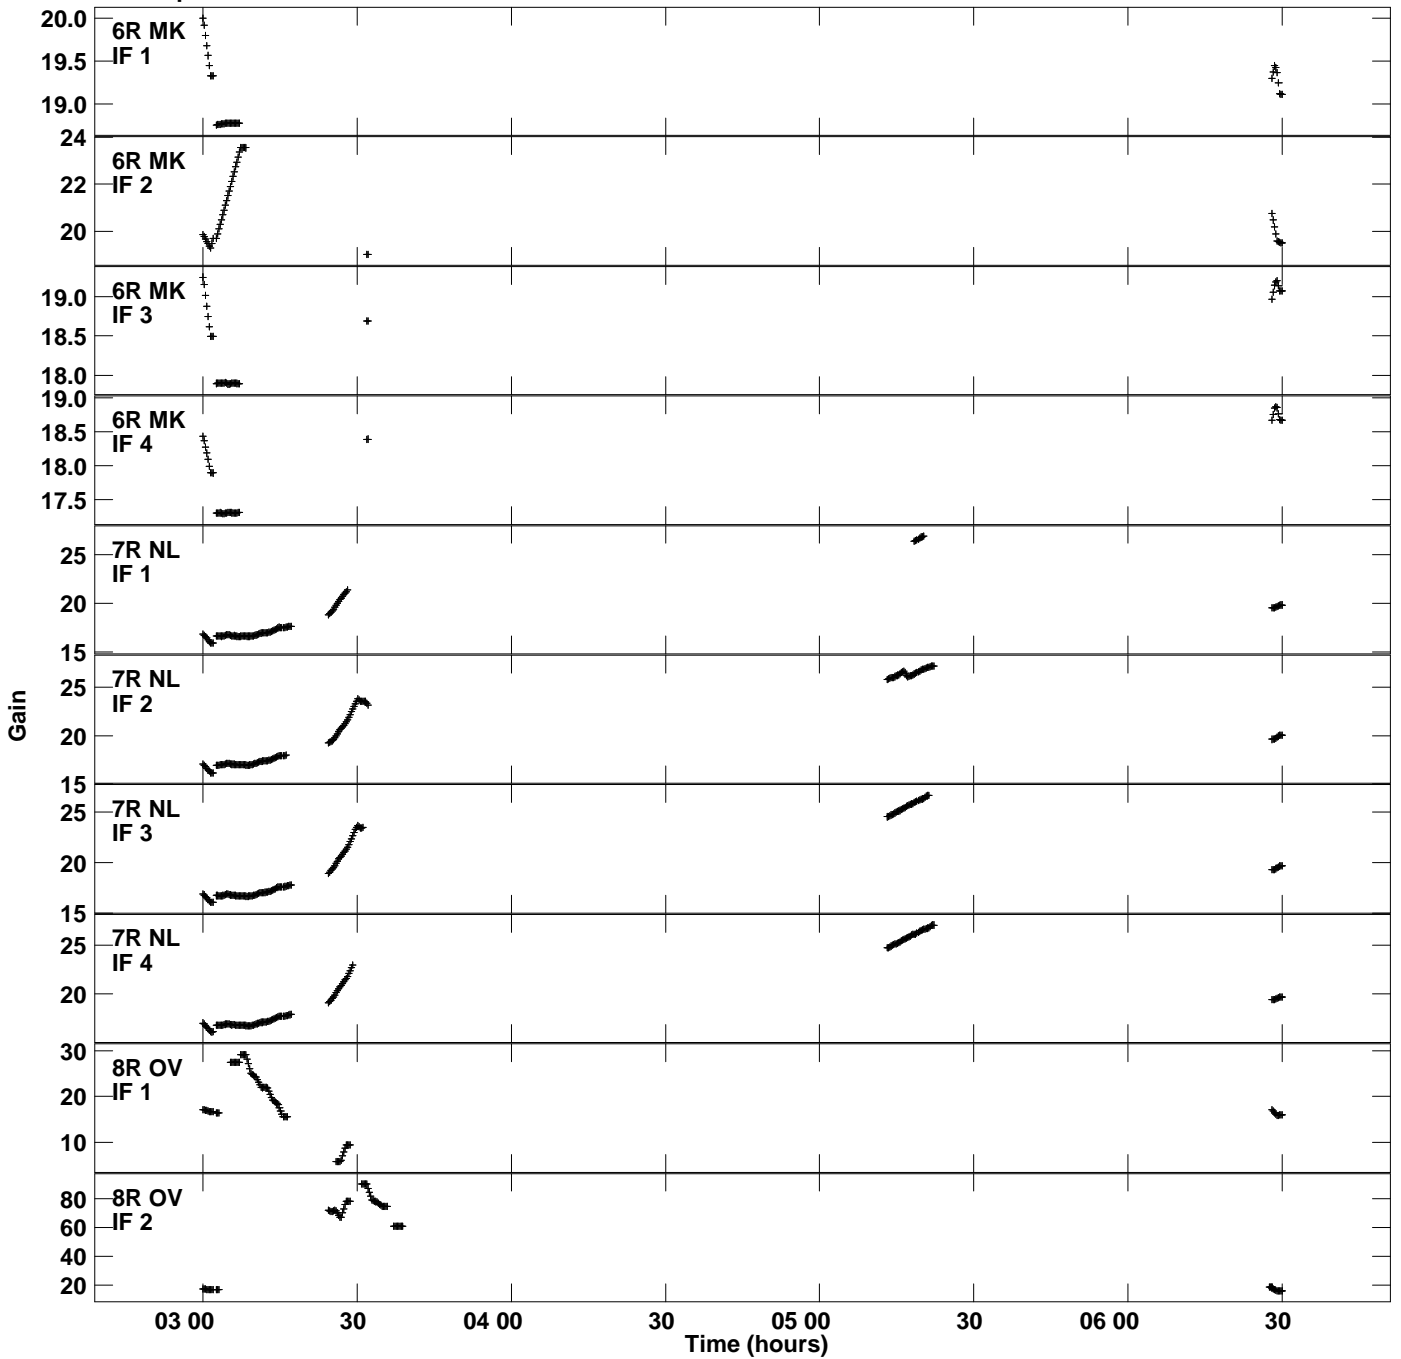

Plot file version 1 created 26-JUL-2019 17:13:19
Gain amp vs UTC time for BC246A.TMP.1
CL 4 Rpol IF 1 - 4

Plot file version 2 created 26-JUL-2019 17:13:19
Gain amp vs UTC time for BC246A.TMP.1
CL 4 Rpol IF 1 - 4

Plot file version 3 created 26-JUL-2019 17:13:19
Gain amp vs UTC time for BC246A.TMP.1
CL 4 Rpol IF 1 - 4

Plot file version 4 created 26-JUL-2019 17:13:19
Gain amp vs UTC time for BC246A.TMP.1
CL 4 Rpol IF 1 - 4