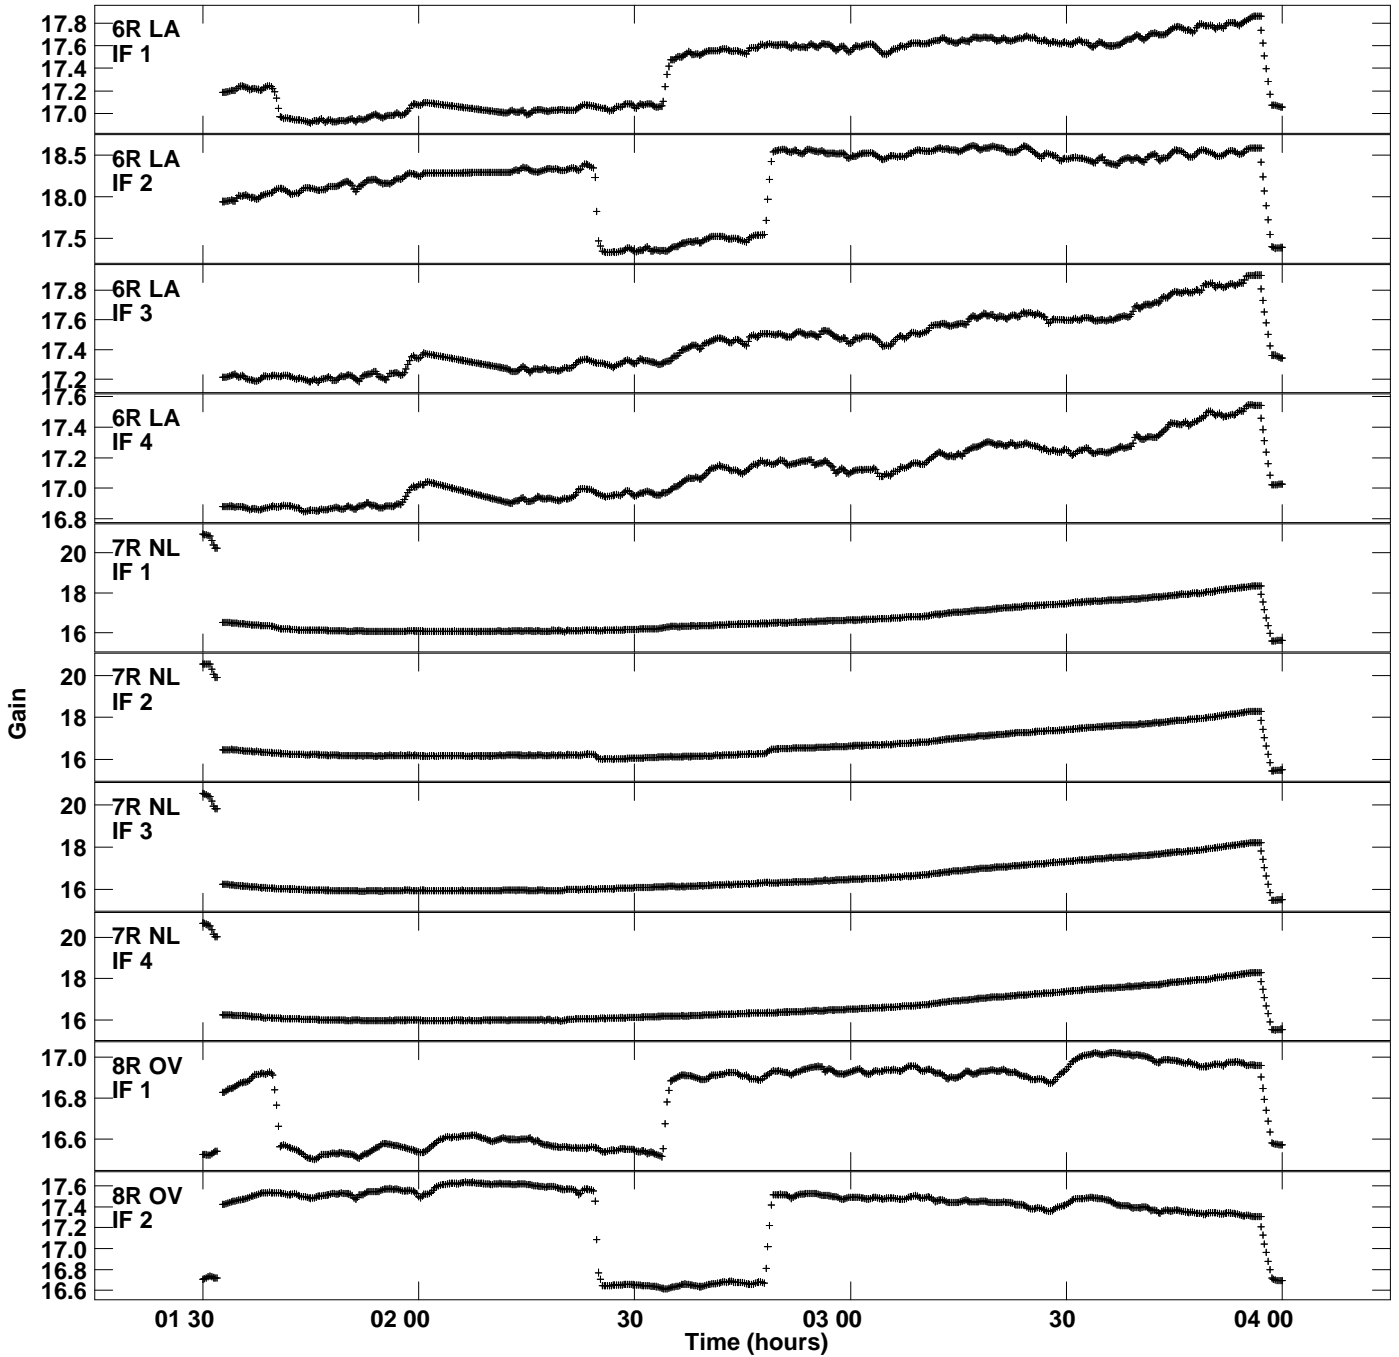

Plot file version 1 created 29-JUL-2019 13:00:27
Gain amp vs UTC time for BC246C.UVDATA.1
CL 2 Rpol IF 1 - 4

Plot file version 2 created 29-JUL-2019 13:00:27
 Gain amp vs UTC time for BC246C.UVDATA.1
 CL 2 Rpol IF 1 - 4

Plot file version 3 created 29-JUL-2019 13:00:27
Gain amp vs UTC time for BC246C.UVDATA.1
CL 2 Rpol IF 1 - 4

Plot file version 4 created 29-JUL-2019 13:00:27
Gain amp vs UTC time for BC246C.UVDATA.1
CL 2 Rpol IF 1 - 4