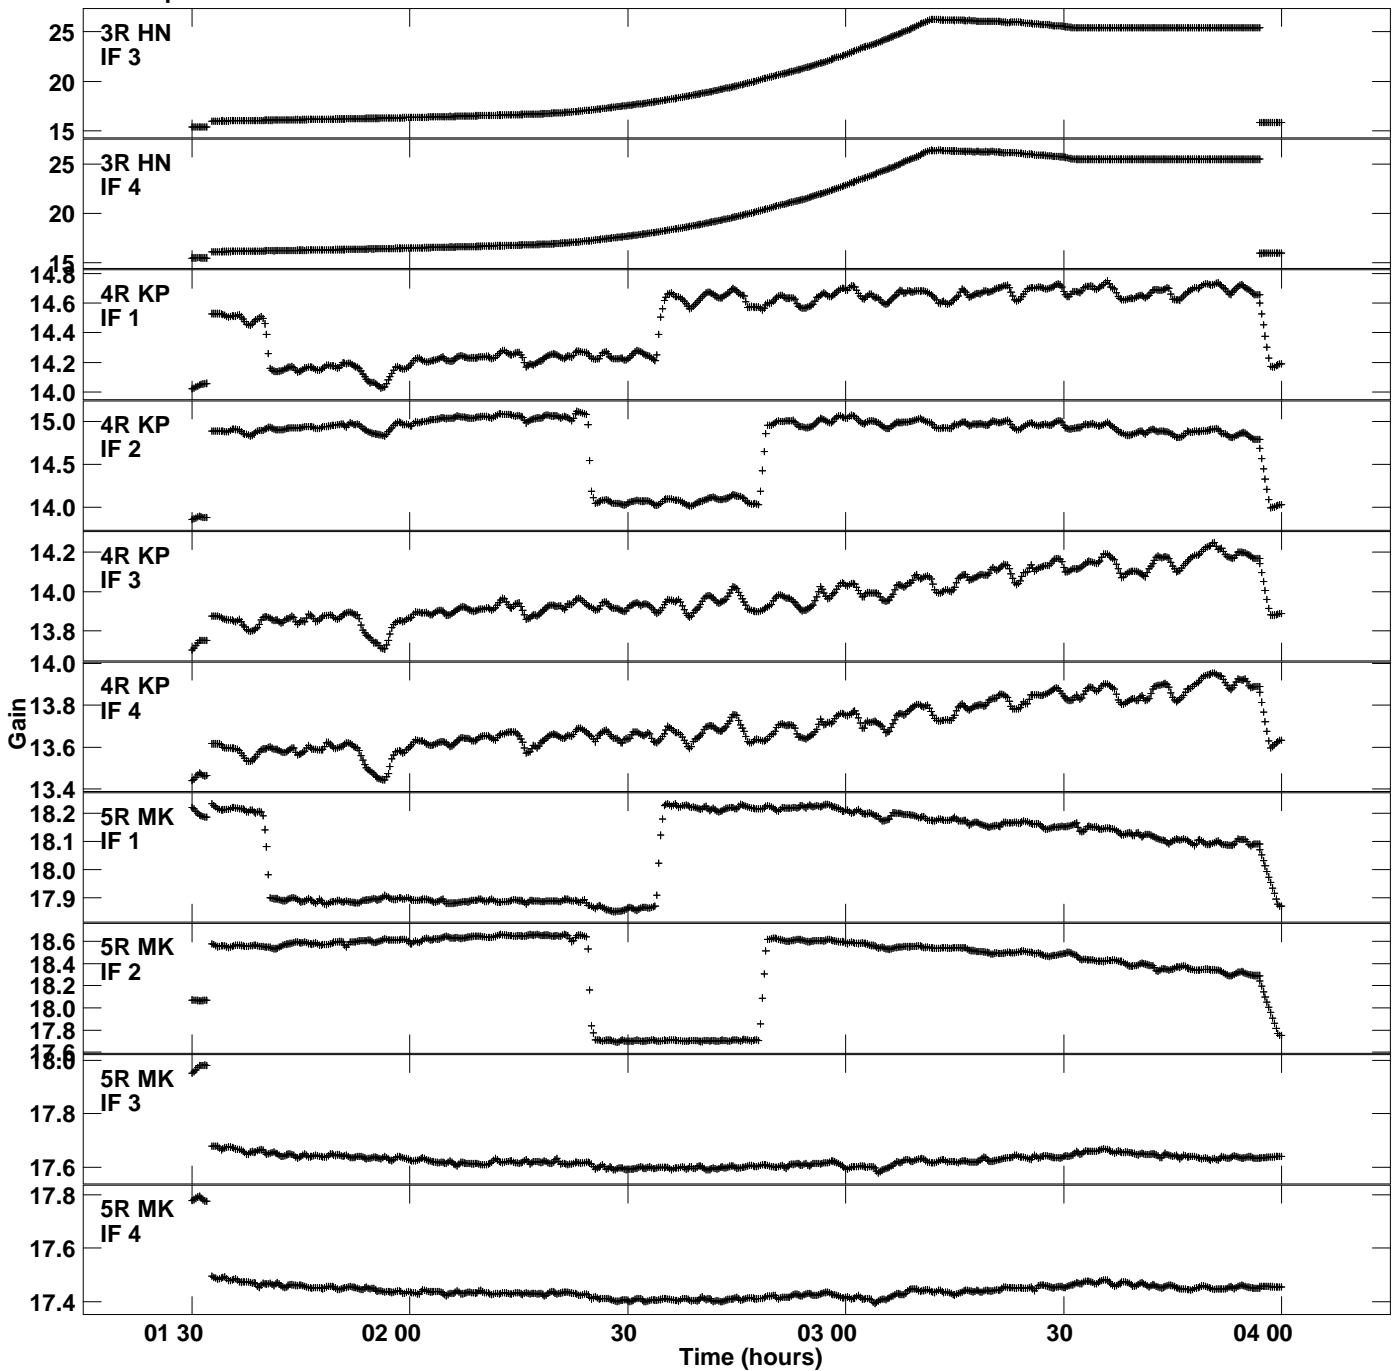

Plot file version 1 created 29-JUL-2019 13:00:27
Gain amp vs UTC time for BC246C.UVDATA.1
CL 2 Rpol IF 1 - 4

Plot file version 2 created 29-JUL-2019 13:00:27
 Gain amp vs UTC time for BC246C.UVDATA.1
 CL 2 Rpol IF 1 - 4

Plot file version 3 created 29-JUL-2019 13:00:27
Gain amp vs UTC time for BC246C.UVDATA.1
CL 2 Rpol IF 1 - 4

Plot file version 4 created 29-JUL-2019 13:00:27
Gain amp vs UTC time for BC246C.UVDATA.1
CL 2 Rpol IF 1 - 4