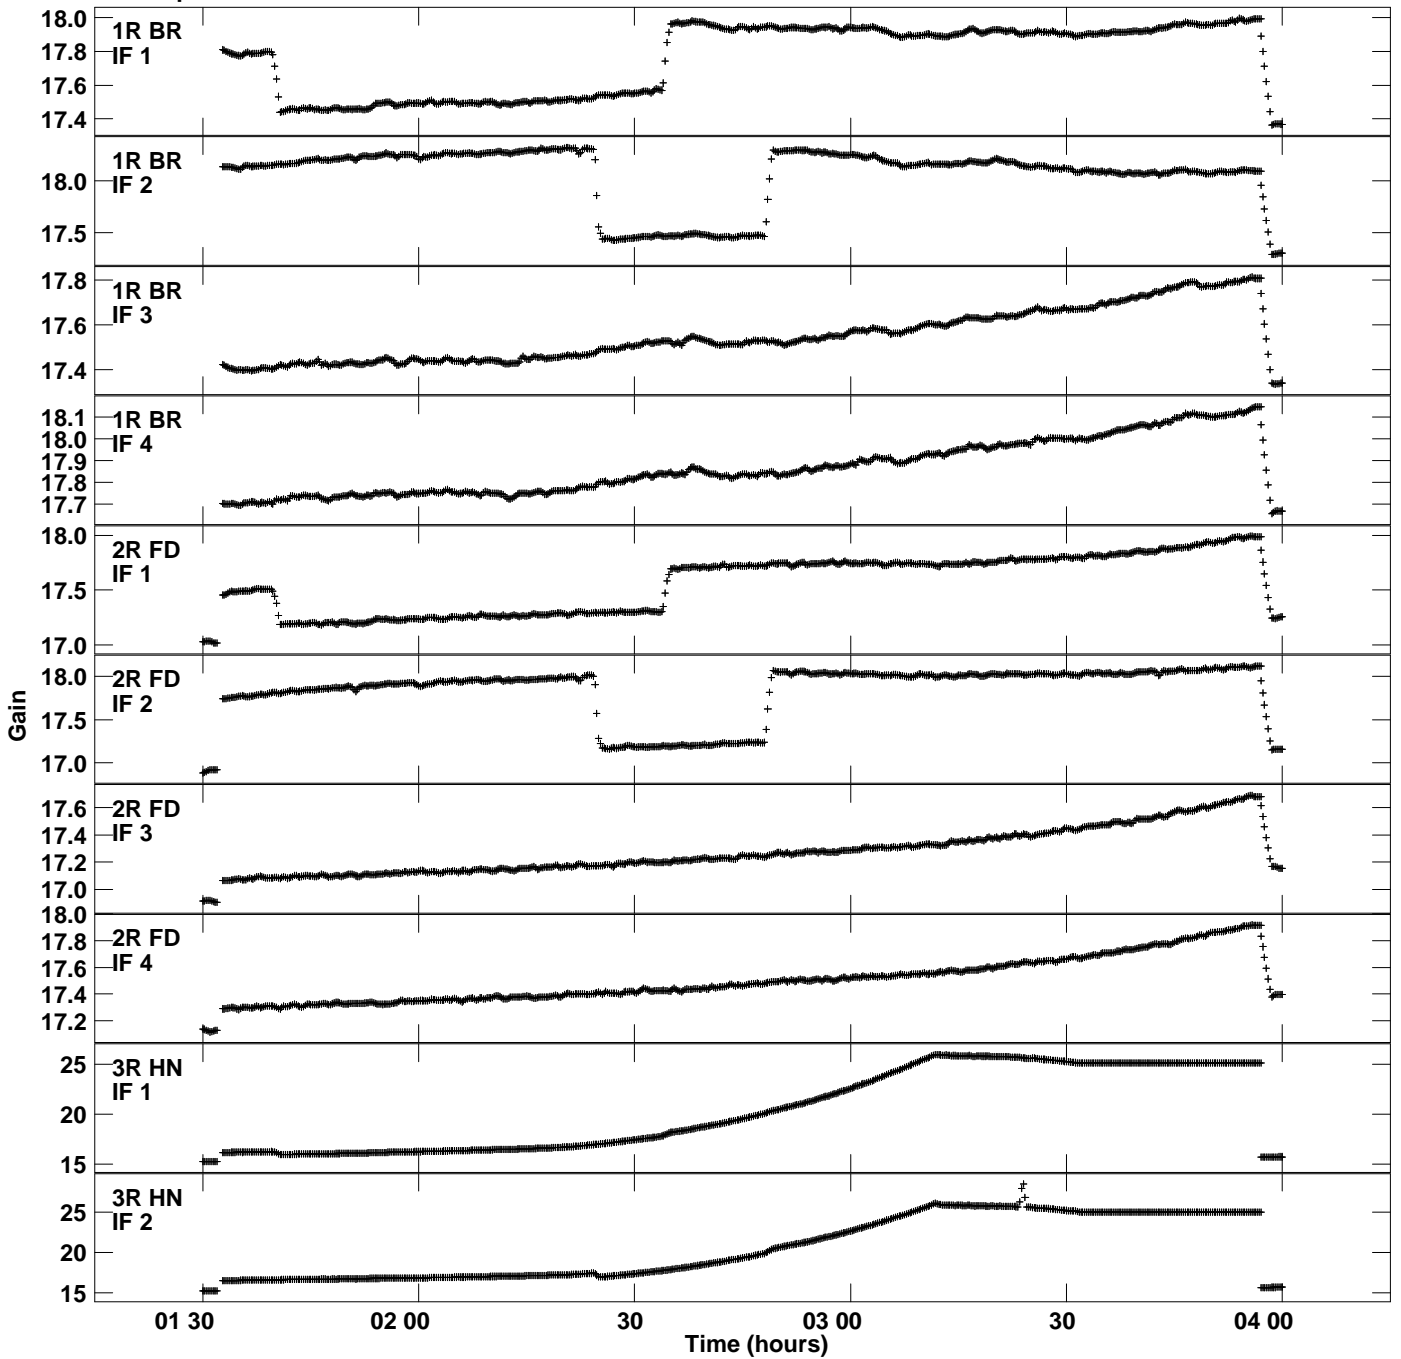

Plot file version 1 created 29-JUL-2019 13:00:27
Gain amp vs UTC time for BC246C.UVDATA.1
CL 2 Rpol IF 1 - 4

Plot file version 2 created 29-JUL-2019 13:00:27
 Gain amp vs UTC time for BC246C.UVDATA.1
 CL 2 Rpol IF 1 - 4

Plot file version 3 created 29-JUL-2019 13:00:27
Gain amp vs UTC time for BC246C.UVDATA.1
CL 2 Rpol IF 1 - 4

Plot file version 4 created 29-JUL-2019 13:00:27
Gain amp vs UTC time for BC246C.UVDATA.1
CL 2 Rpol IF 1 - 4