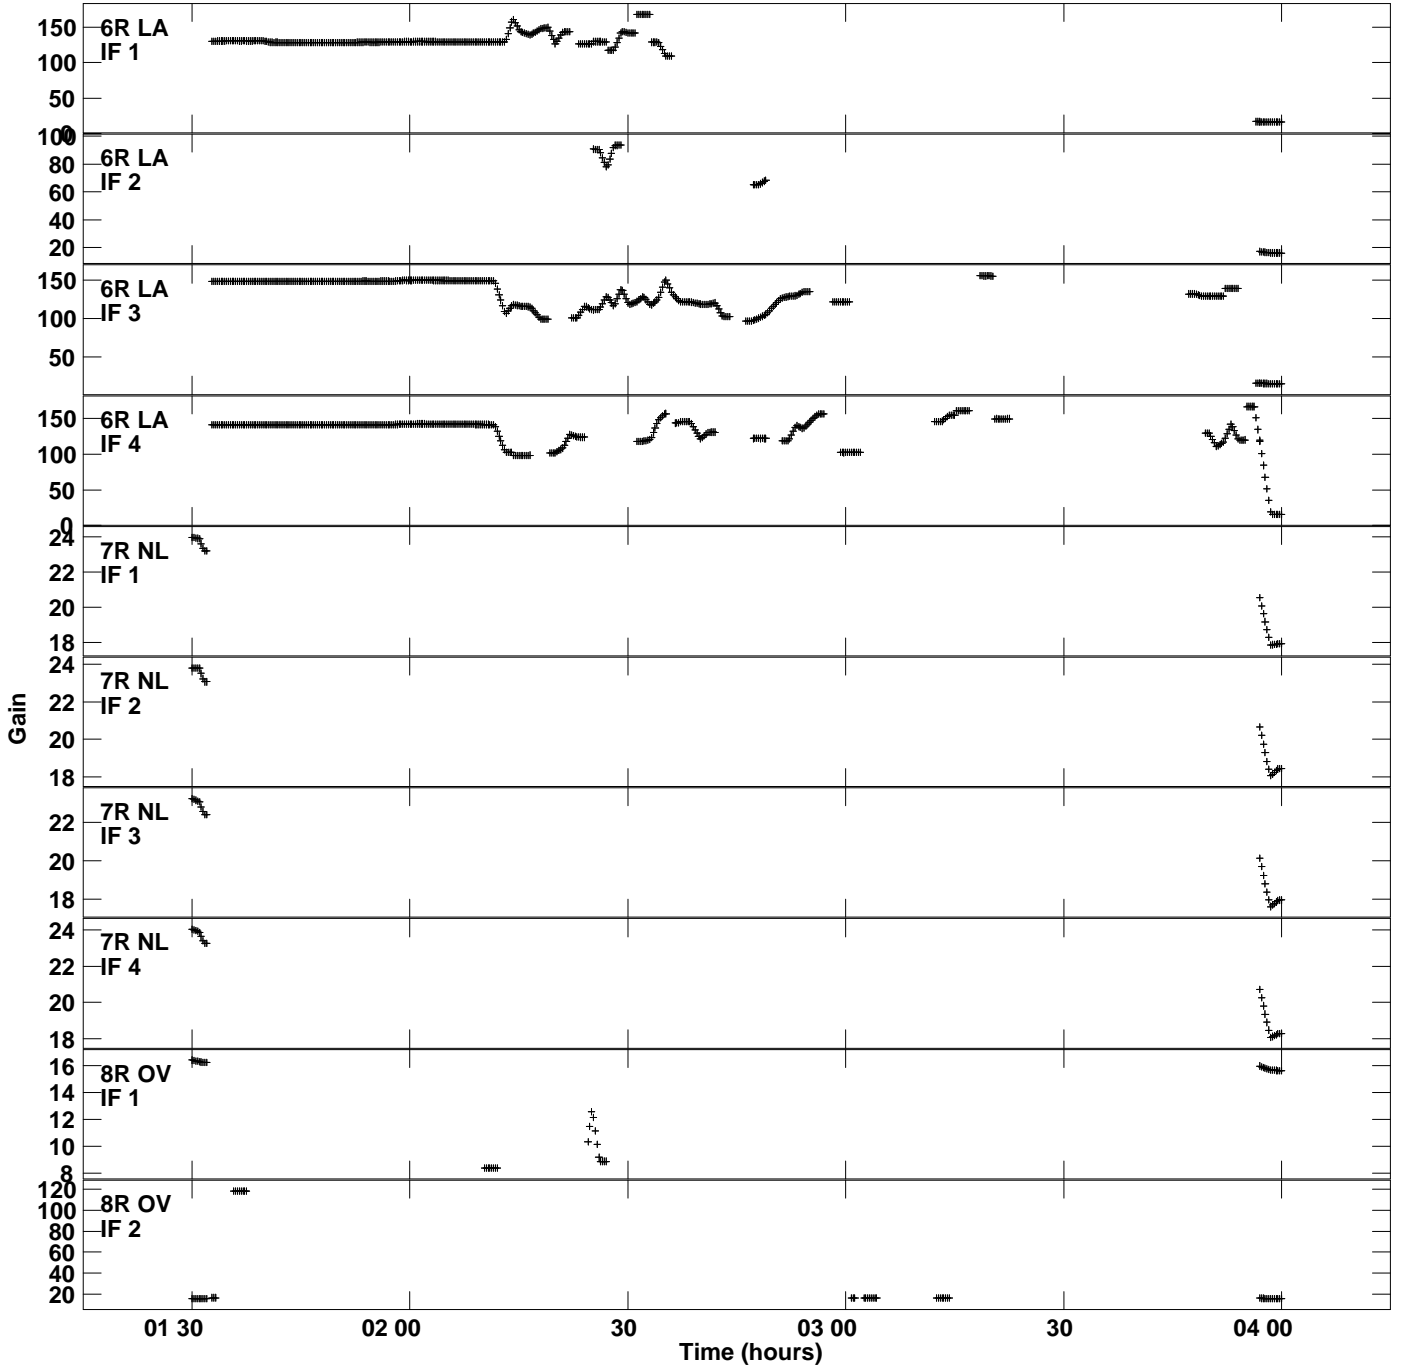

Plot file version 1 created 29-JUL-2019 13:11:24
Gain amp vs UTC time for BC246C.TMP.1
CL 4 Rpol IF 1 - 4

Plot file version 2 created 29-JUL-2019 13:11:24
Gain amp vs UTC time for BC246C.TMP.1
CL 4 Rpol IF 1 - 4

Plot file version 3 created 29-JUL-2019 13:11:24
Gain amp vs UTC time for BC246C.TMP.1
CL 4 Rpol IF 1 - 4

Plot file version 4 created 29-JUL-2019 13:11:24
Gain amp vs UTC time for BC246C.TMP.1
CL 4 Rpol IF 1 - 4