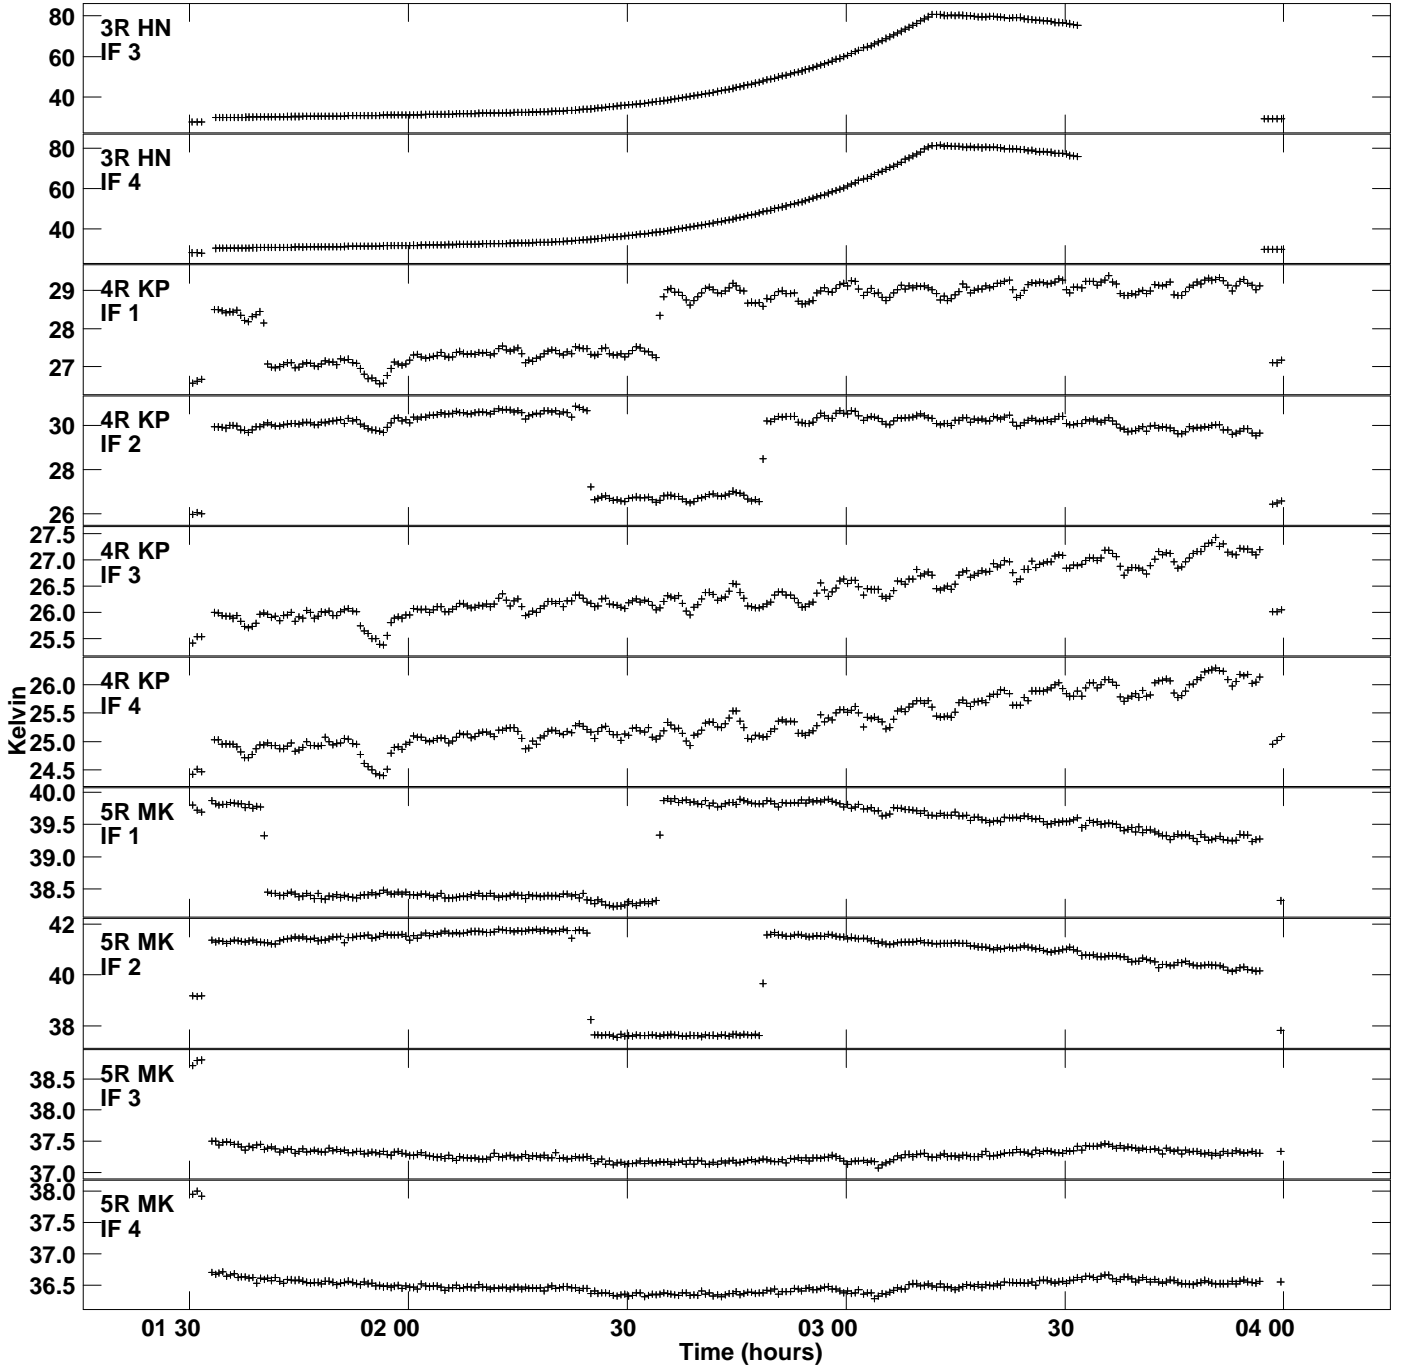

Plot file version 1 created 29-JUL-2019 13:00:25
Tsyst vs UTC time for BC246C.UVDATA.1
TY 1 Rpol IF 1 - 4

Plot file version 2 created 29-JUL-2019 13:00:25
Tsys vs UTC time for BC246C.UVDATA.1
TY 1 Rpol IF 1 - 4

Plot file version 3 created 29-JUL-2019 13:00:25
Tsyst vs UTC time for BC246C.UVDATA.1
TY 1 Rpol IF 1 - 4

Plot file version 4 created 29-JUL-2019 13:00:25
Tsyst vs UTC time for BC246C.UVDATA.1
TY 1 Rpol IF 1 - 4