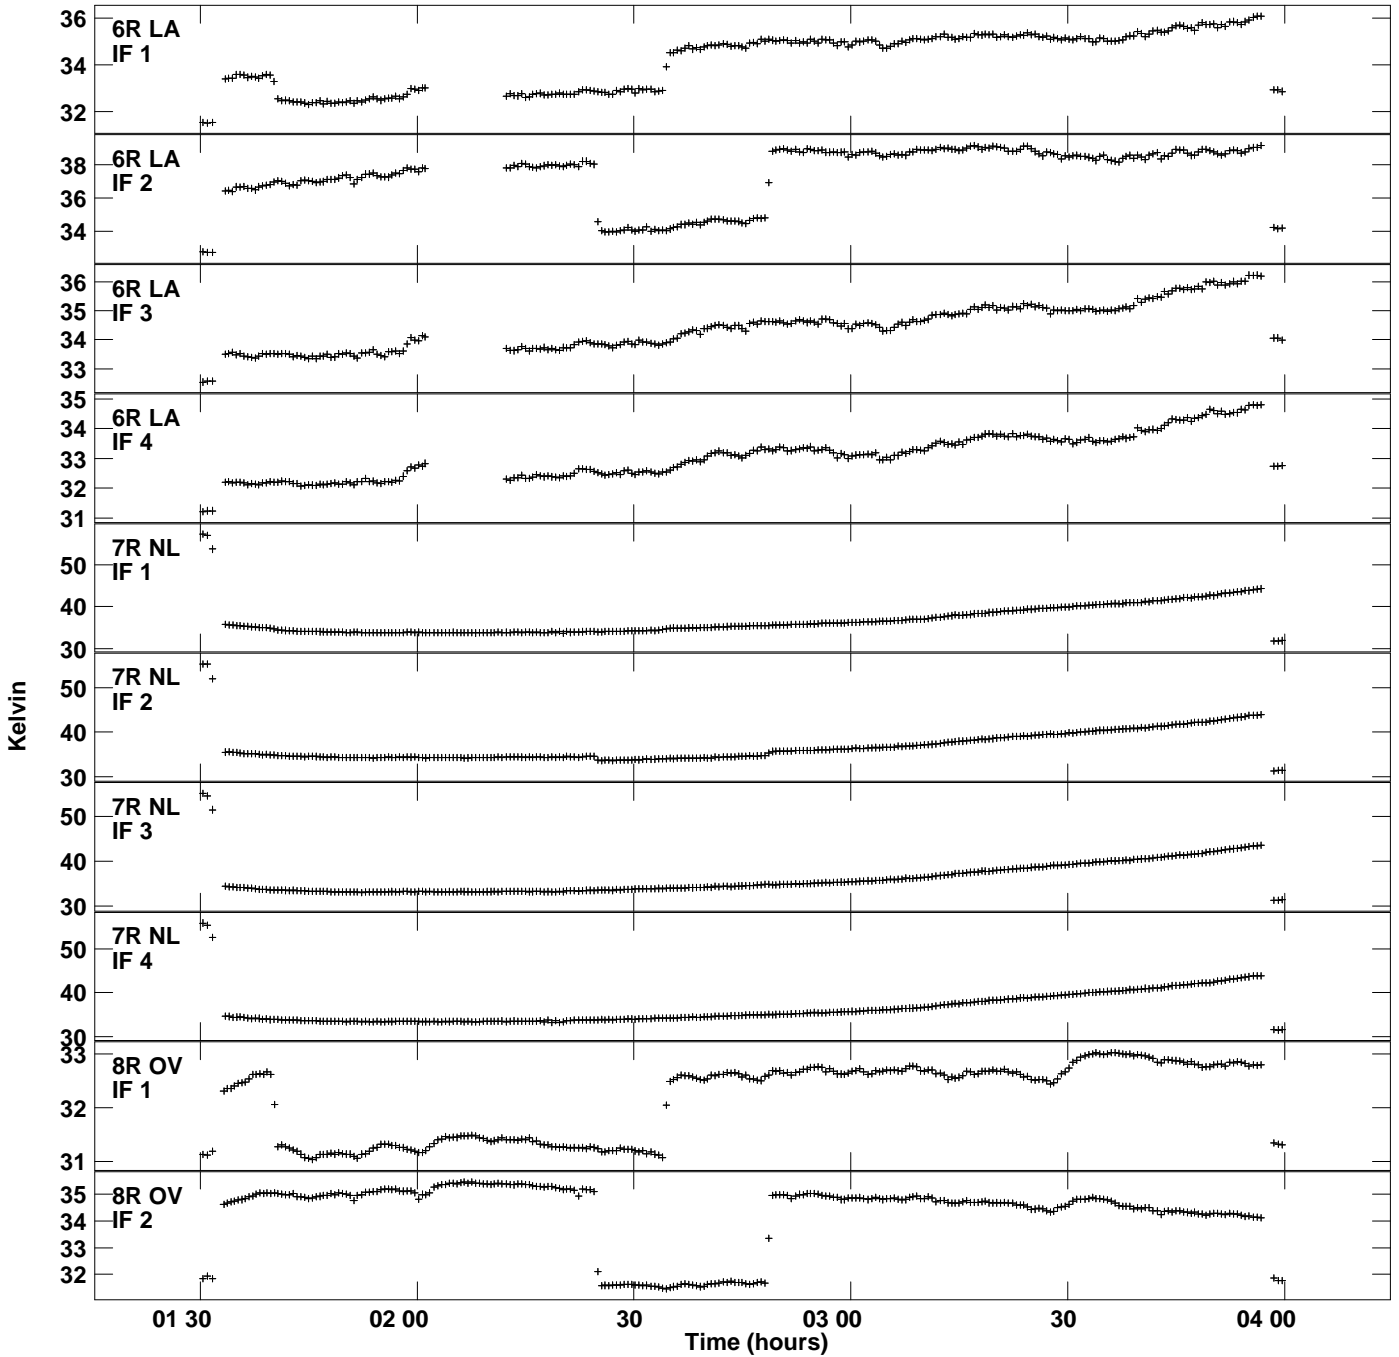

Plot file version 1 created 29-JUL-2019 13:00:25
Tsyst vs UTC time for BC246C.UVDATA.1
TY 1 Rpol IF 1 - 4

Plot file version 2 created 29-JUL-2019 13:00:25
Tsys vs UTC time for BC246C.UVDATA.1
TY 1 Rpol IF 1 - 4

Plot file version 3 created 29-JUL-2019 13:00:25
Tsyst vs UTC time for BC246C.UVDATA.1
TY 1 Rpol IF 1 - 4

Plot file version 4 created 29-JUL-2019 13:00:25
Tsyst vs UTC time for BC246C.UVDATA.1
TY 1 Rpol IF 1 - 4