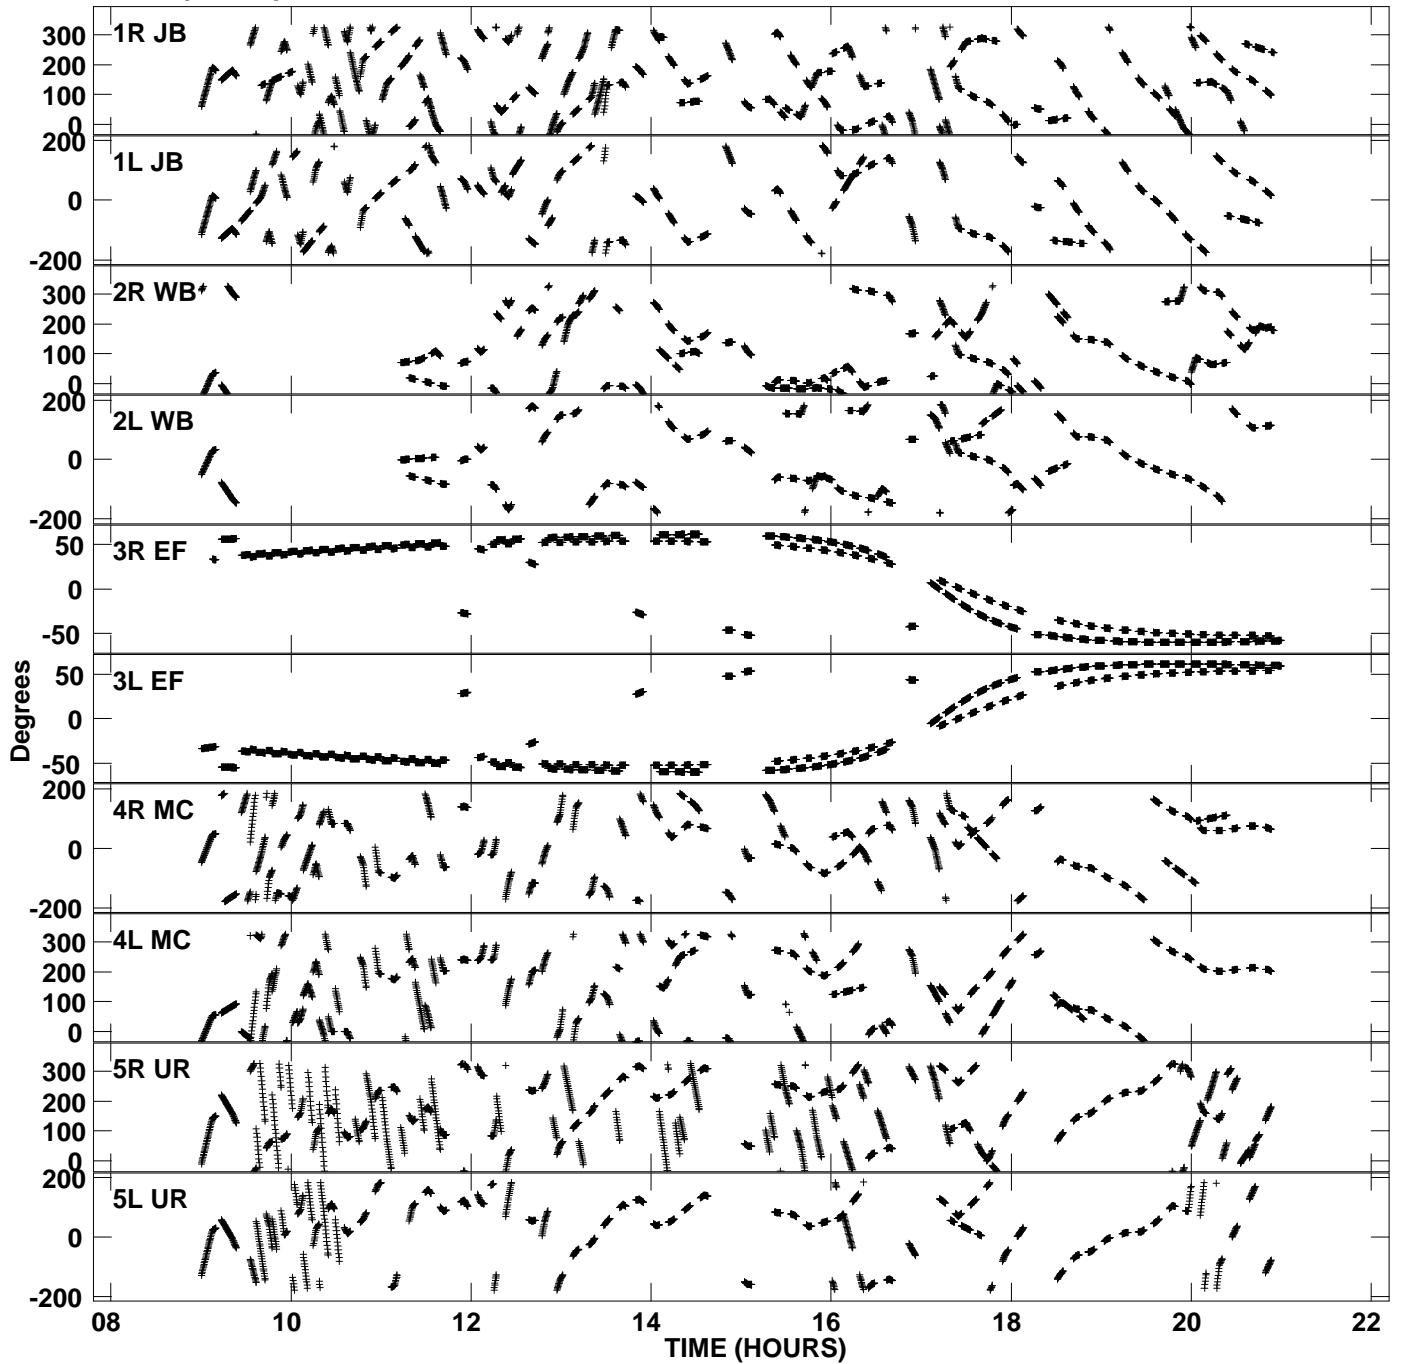

Plot file version 1 created 24-FEB-2006 17:13:46
Gain phs vs UTC time for EA035A_1.UVDATA.1
CL 3 Rpol & Lpol IF 1

Plot file version 2 created 24-FEB-2006 17:13:46
Gain phs vs UTC time for EA035A_1.UVDATA.1
CL 3 Rpol & Lpol IF 1