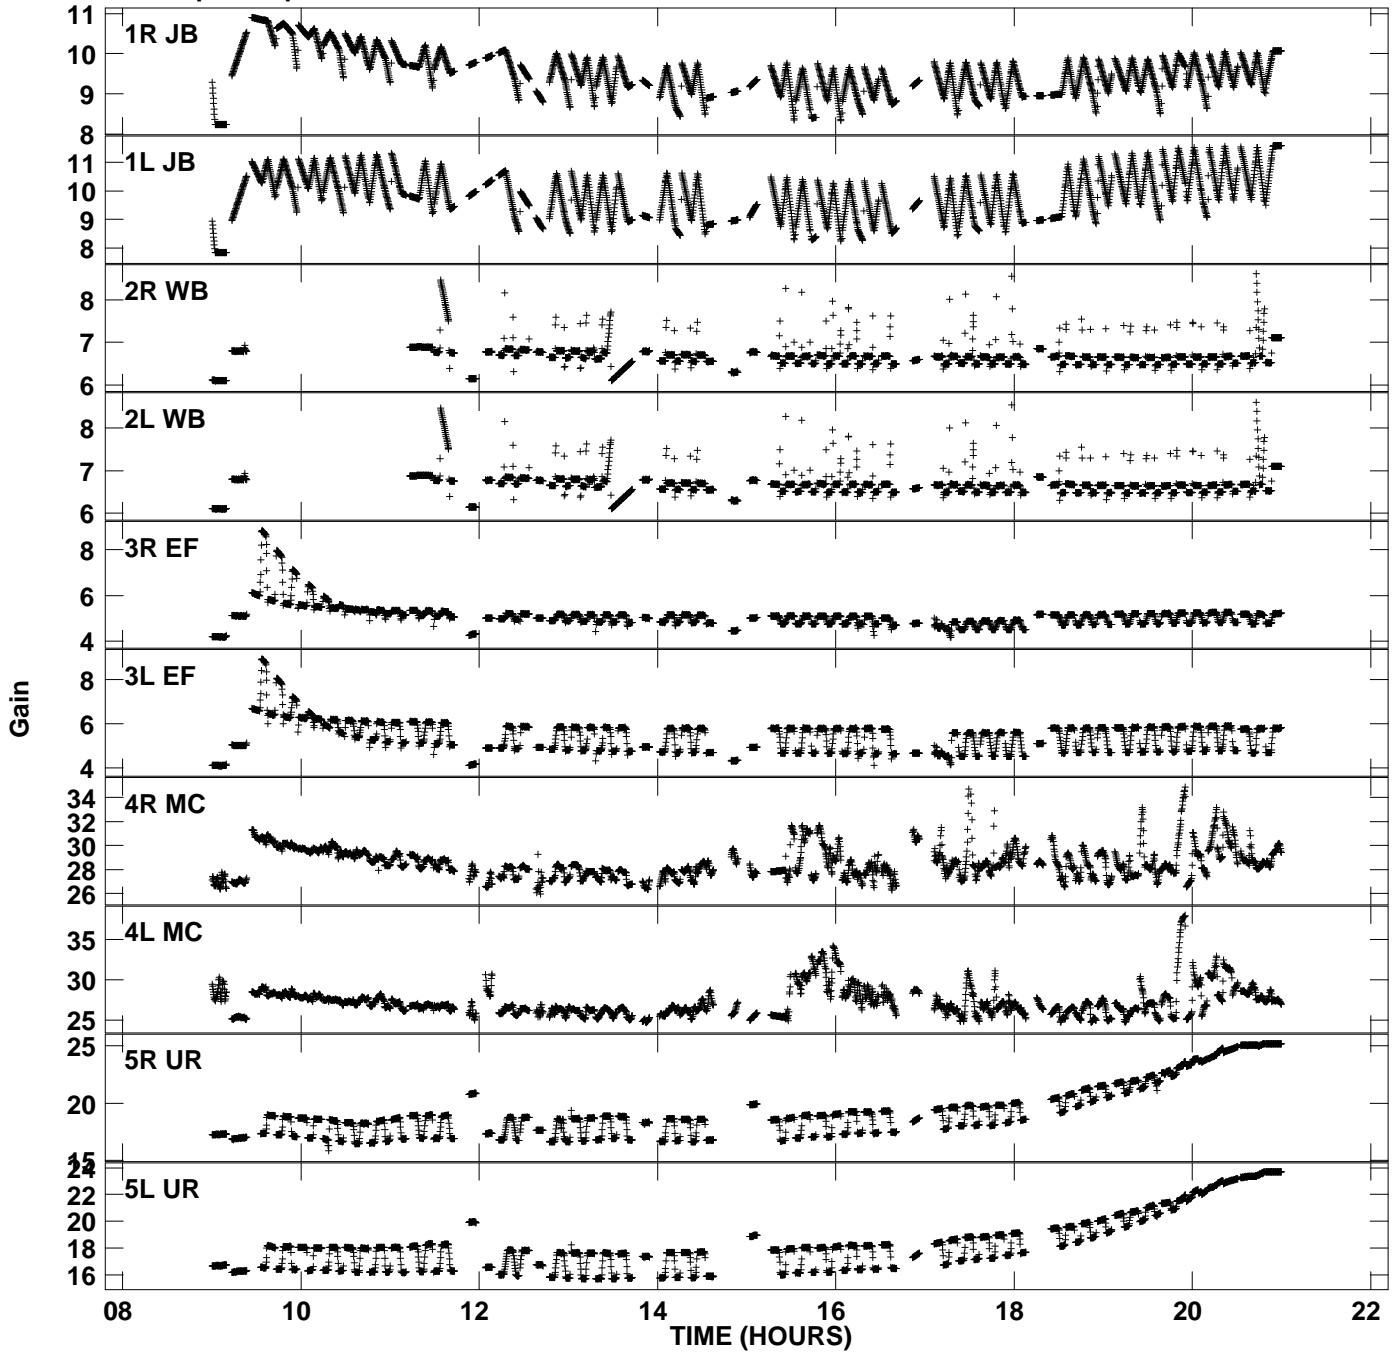

Plot file version 1 created 24-FEB-2006 16:45:14  
Gain amp vs UTC time for EA035A\_1.UVDATA.1  
CL 2 Rpol & Lpol IF 1

Plot file version 2 created 24-FEB-2006 16:45:14  
Gain amp vs UTC time for EA035A\_1.UVDATA.1  
CL 2 Rpol & Lpol IF 1