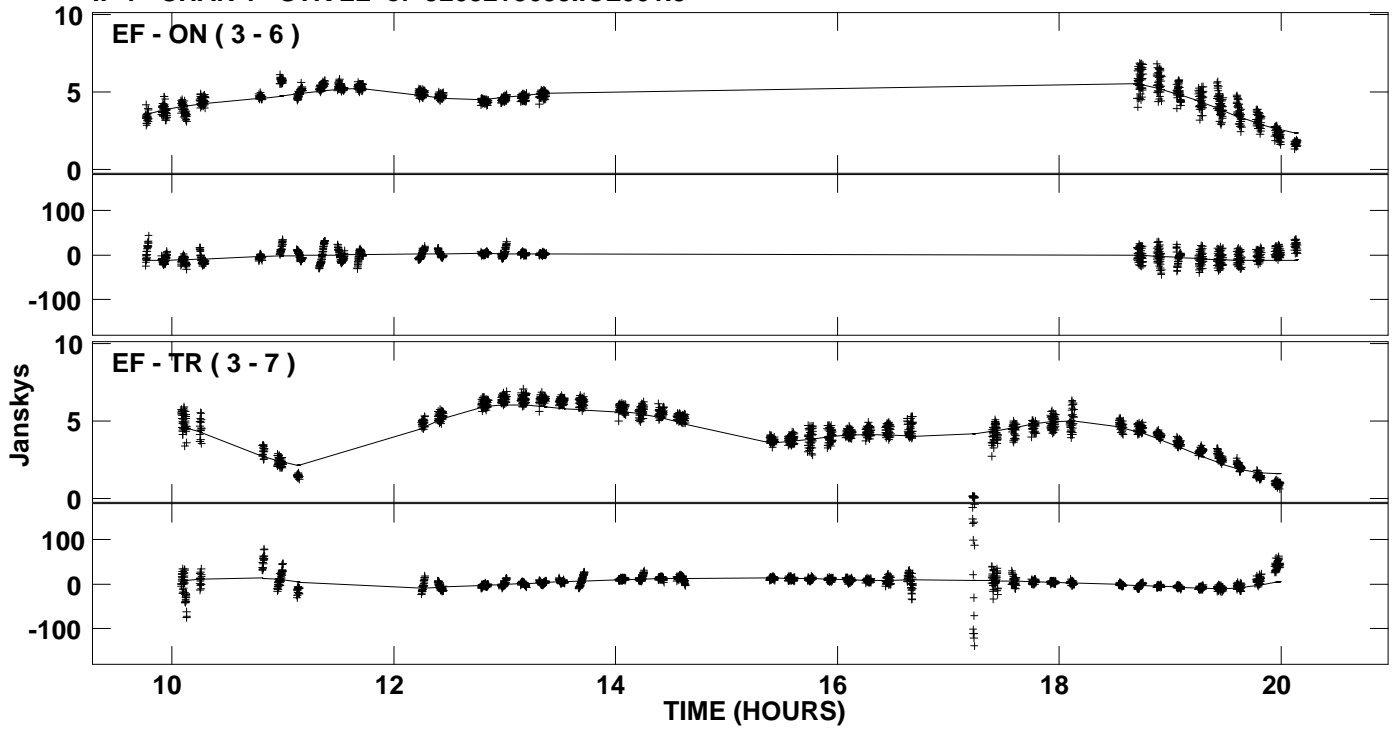

PLot file version 1 created 24-FEB-2006 17:40:15
Amplitude and Phase vs Time for J2052+3635.MULTI.1 CL # 3
IF 1 CHAN 1 STK LL of J2052+3635.ICL001.3

PLot file version 2 created 24-FEB-2006 17:40:15
Amplitude and Phase vs Time for J2052+3635.MULTI.1 CL # 3
IF 1 CHAN 1 STK LL of J2052+3635.ICL001.3

PLot file version 3 created 24-FEB-2006 17:40:16
Amplitude and Phase vs Time for J2052+3635.MULTI.1 CL # 3
IF 1 CHAN 1 STK RR of J2052+3635.ICL001.3

PLot file version 4 created 24-FEB-2006 17:40:16
Amplitude and Phase vs Time for J2052+3635.MULTI.1 CL # 3
IF 1 CHAN 1 STK RR of J2052+3635.ICL001.3