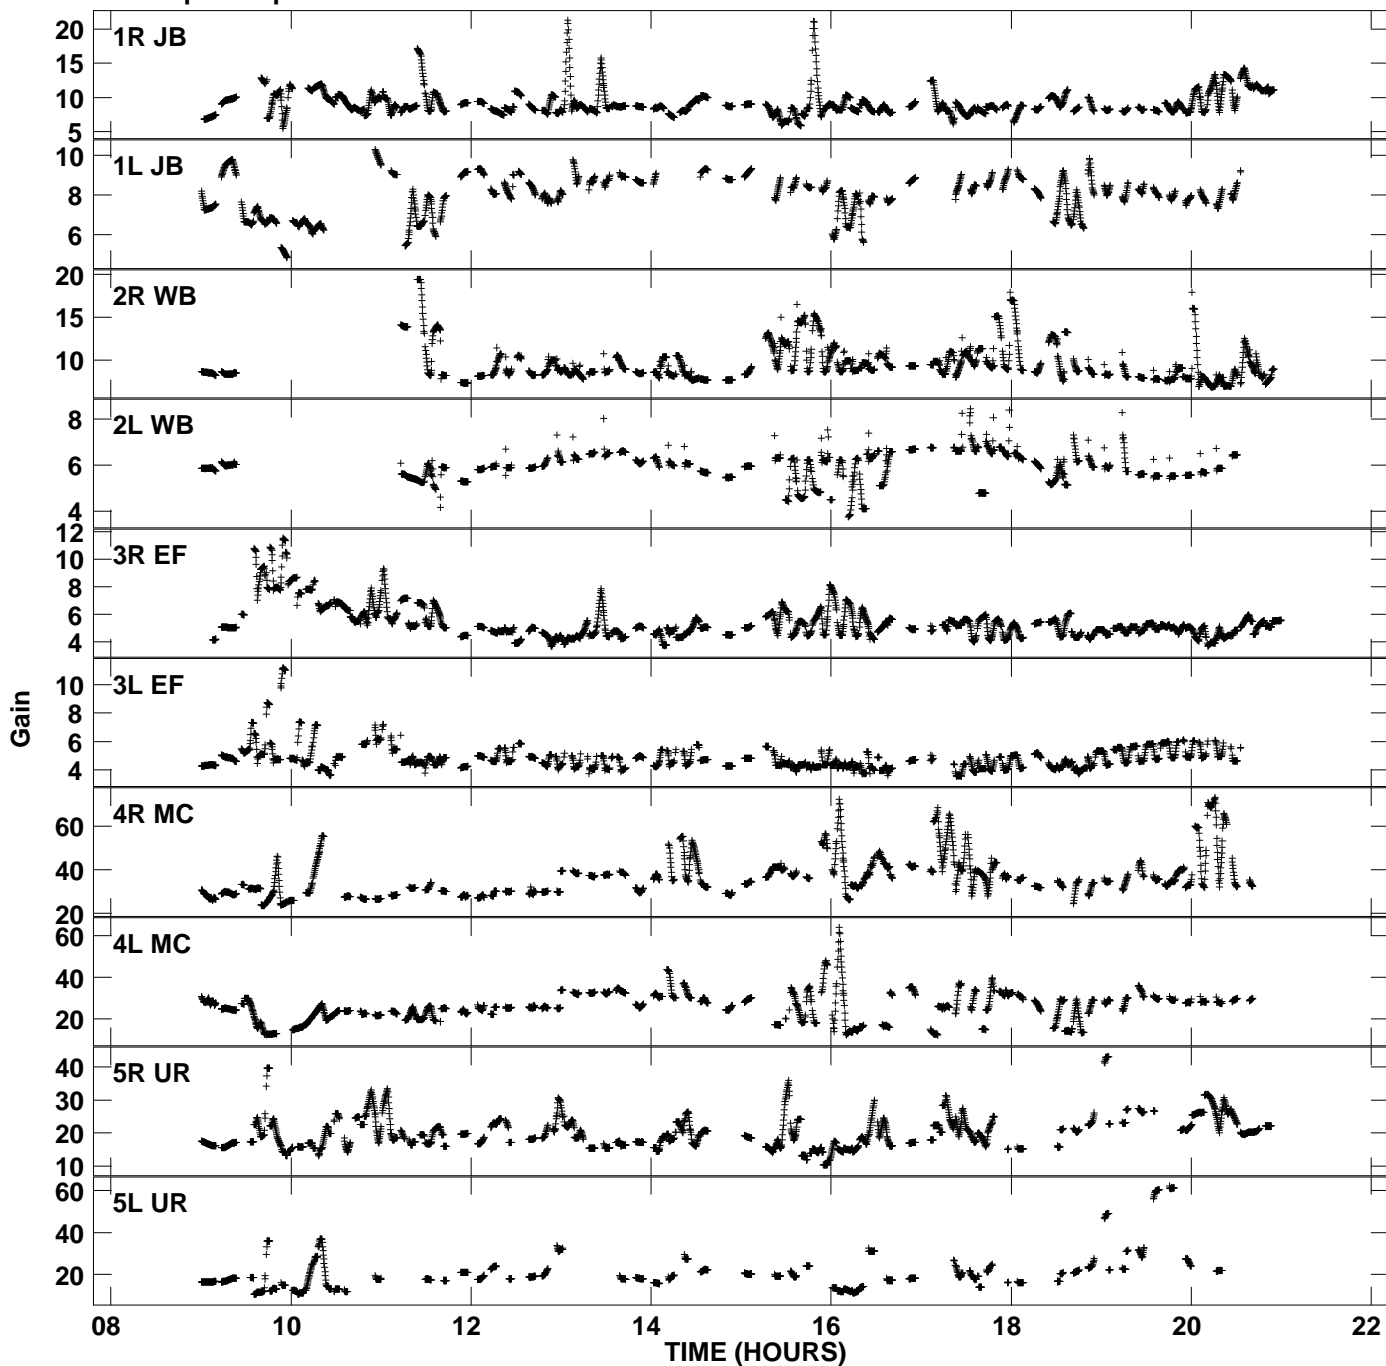

Plot file version 1 created 24-FEB-2006 17:40:25  
Gain amp vs UTC time for EA035A\_1.TMP.1  
CL 4 Rpol & Lpol IF 1

Plot file version 2 created 24-FEB-2006 17:40:25  
Gain amp vs UTC time for EA035A\_1.TMP.1  
CL 4 Rpol & Lpol IF 1