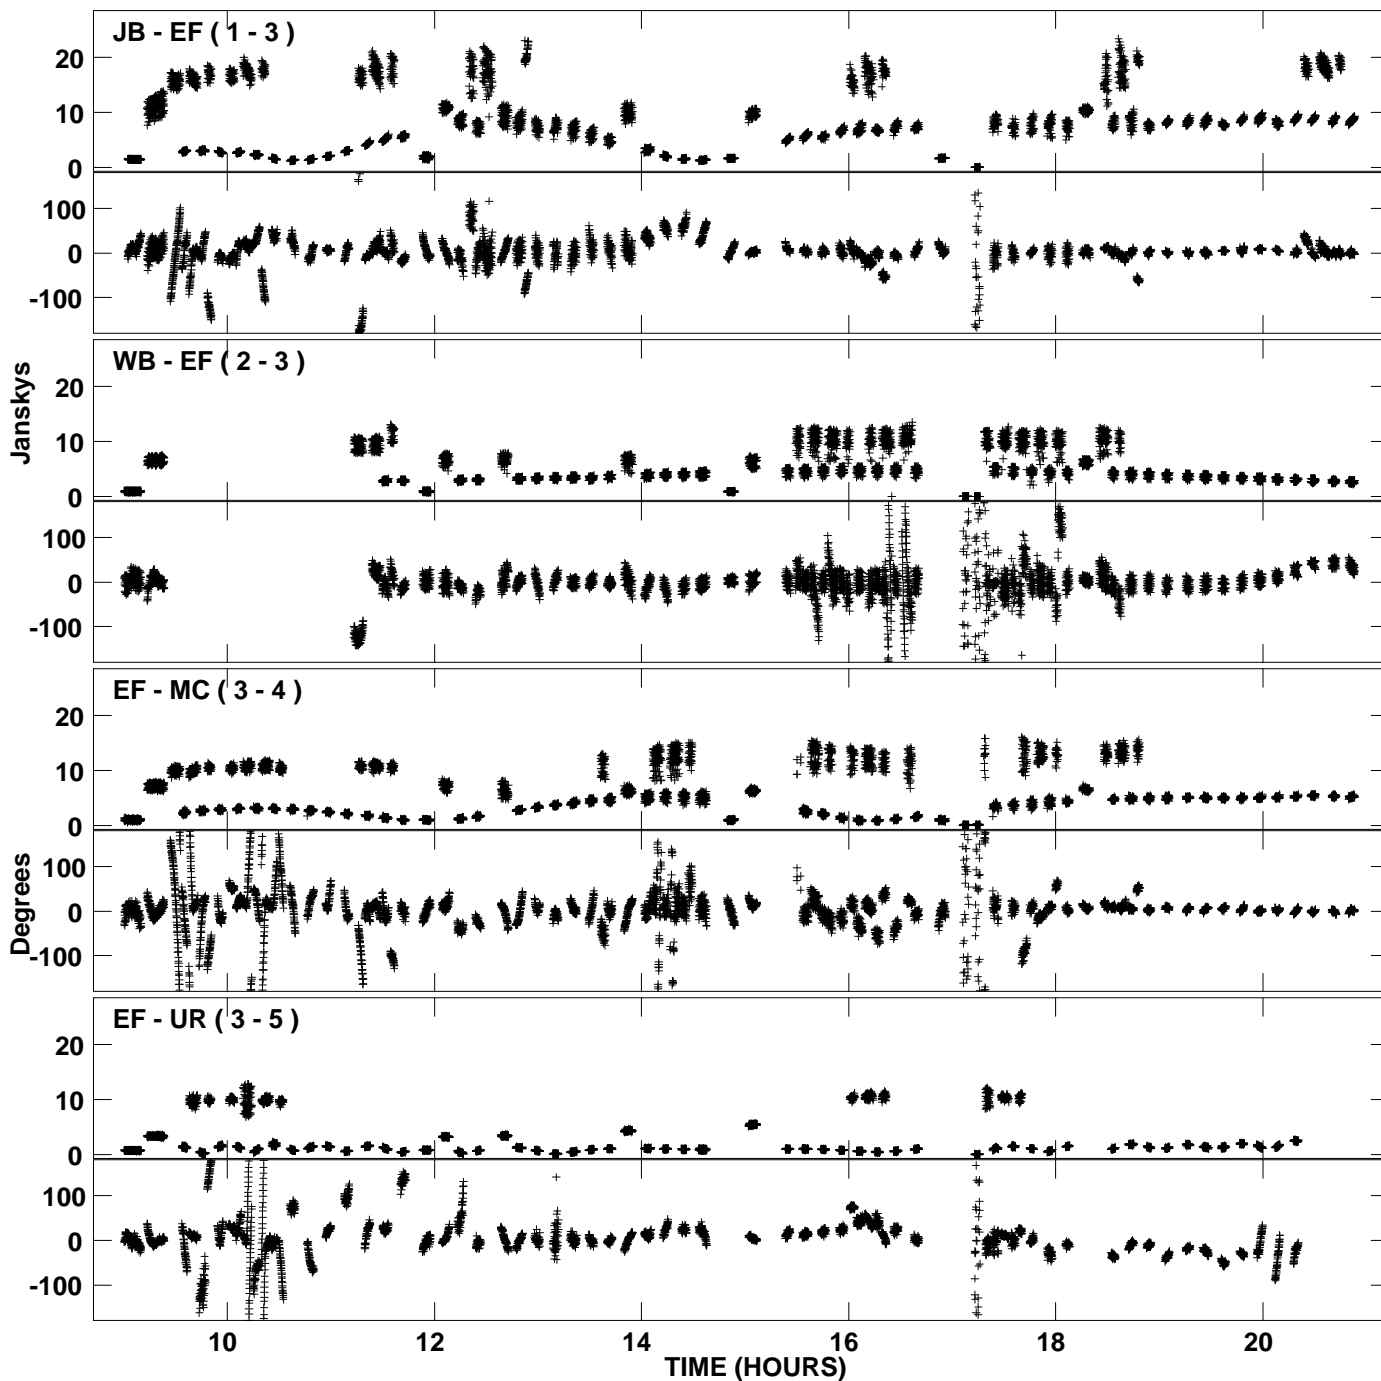

PLot file version 1 created 24-FEB-2006 17:31:30  
Amplitude and Phase vs Time for EA035A 1.UVDATA.1 Vect aver. CL # 3  
IF 1 CHAN 1 - 512 STK LL

PLot file version 2 created 24-FEB-2006 17:31:30  
Amplitude and Phase vs Time for EA035A 1.UVDATA.1 Vect aver. CL # 3  
IF 1 CHAN 1 - 512 STK LL

PLot file version 3 created 24-FEB-2006 17:33:37  
Amplitude and Phase vs Time for EA035A 1.UVDATA.1 Vect aver. CL # 3  
IF 1 CHAN 1 - 512 STK RR

PLot file version 4 created 24-FEB-2006 17:33:37  
Amplitude and Phase vs Time for EA035A 1.UVDATA.1 Vect aver. CL # 3  
IF 1 CHAN 1 - 512 STK RR