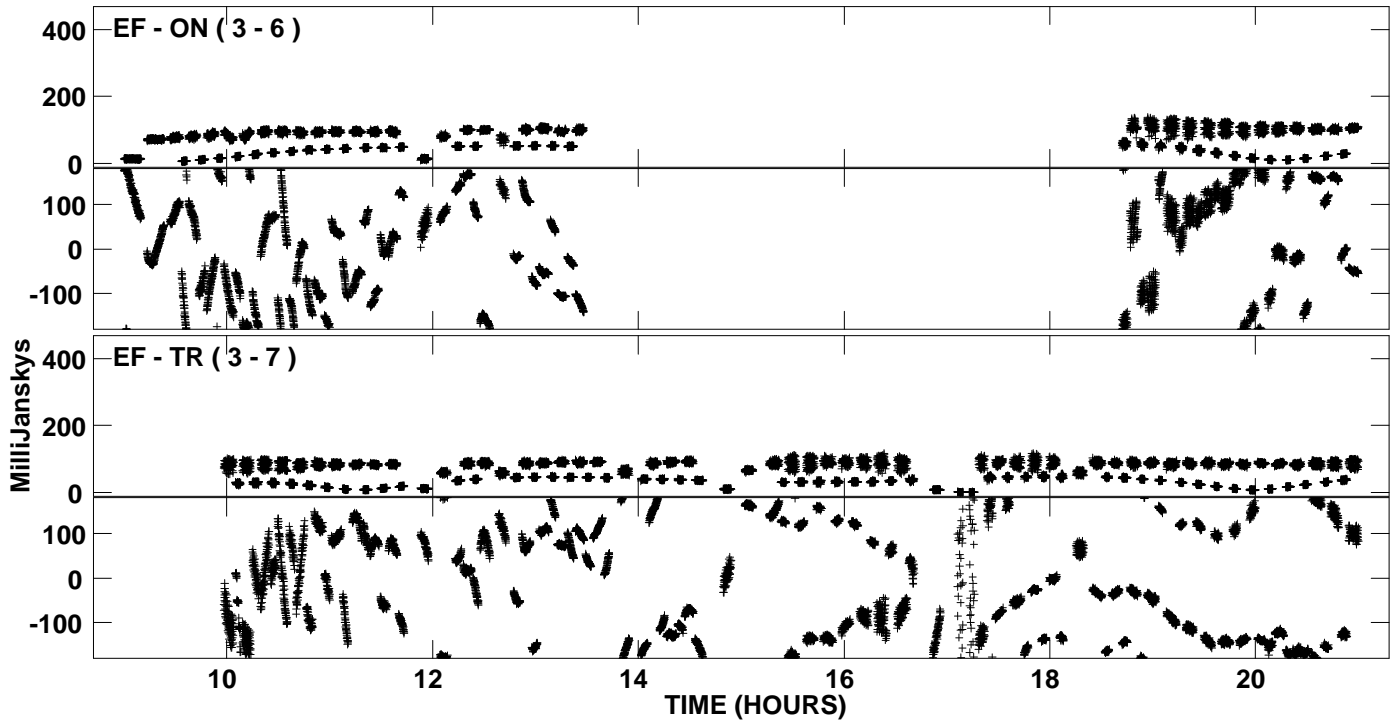

PLot file version 1 created 24-FEB-2006 16:18:03
Amplitude and Phase vs Time for EA035A 1.UVDATA.1 Vect aver.
IF 1 CHAN 1 - 512 STK LL

PLot file version 2 created 24-FEB-2006 16:18:03
Amplitude and Phase vs Time for EA035A 1.UVDATA.1 Vect aver.
IF 1 CHAN 1 - 512 STK LL

PLot file version 3 created 24-FEB-2006 16:21:25
Amplitude and Phase vs Time for EA035A 1.UVDATA.1 Vect aver.
IF 1 CHAN 1 - 512 STK RR

PLot file version 4 created 24-FEB-2006 16:21:25
Amplitude andPhase vs Time for EA035A 1.UVDATA.1 Vect aver.
IF 1 CHAN 1 - 512 STK RR