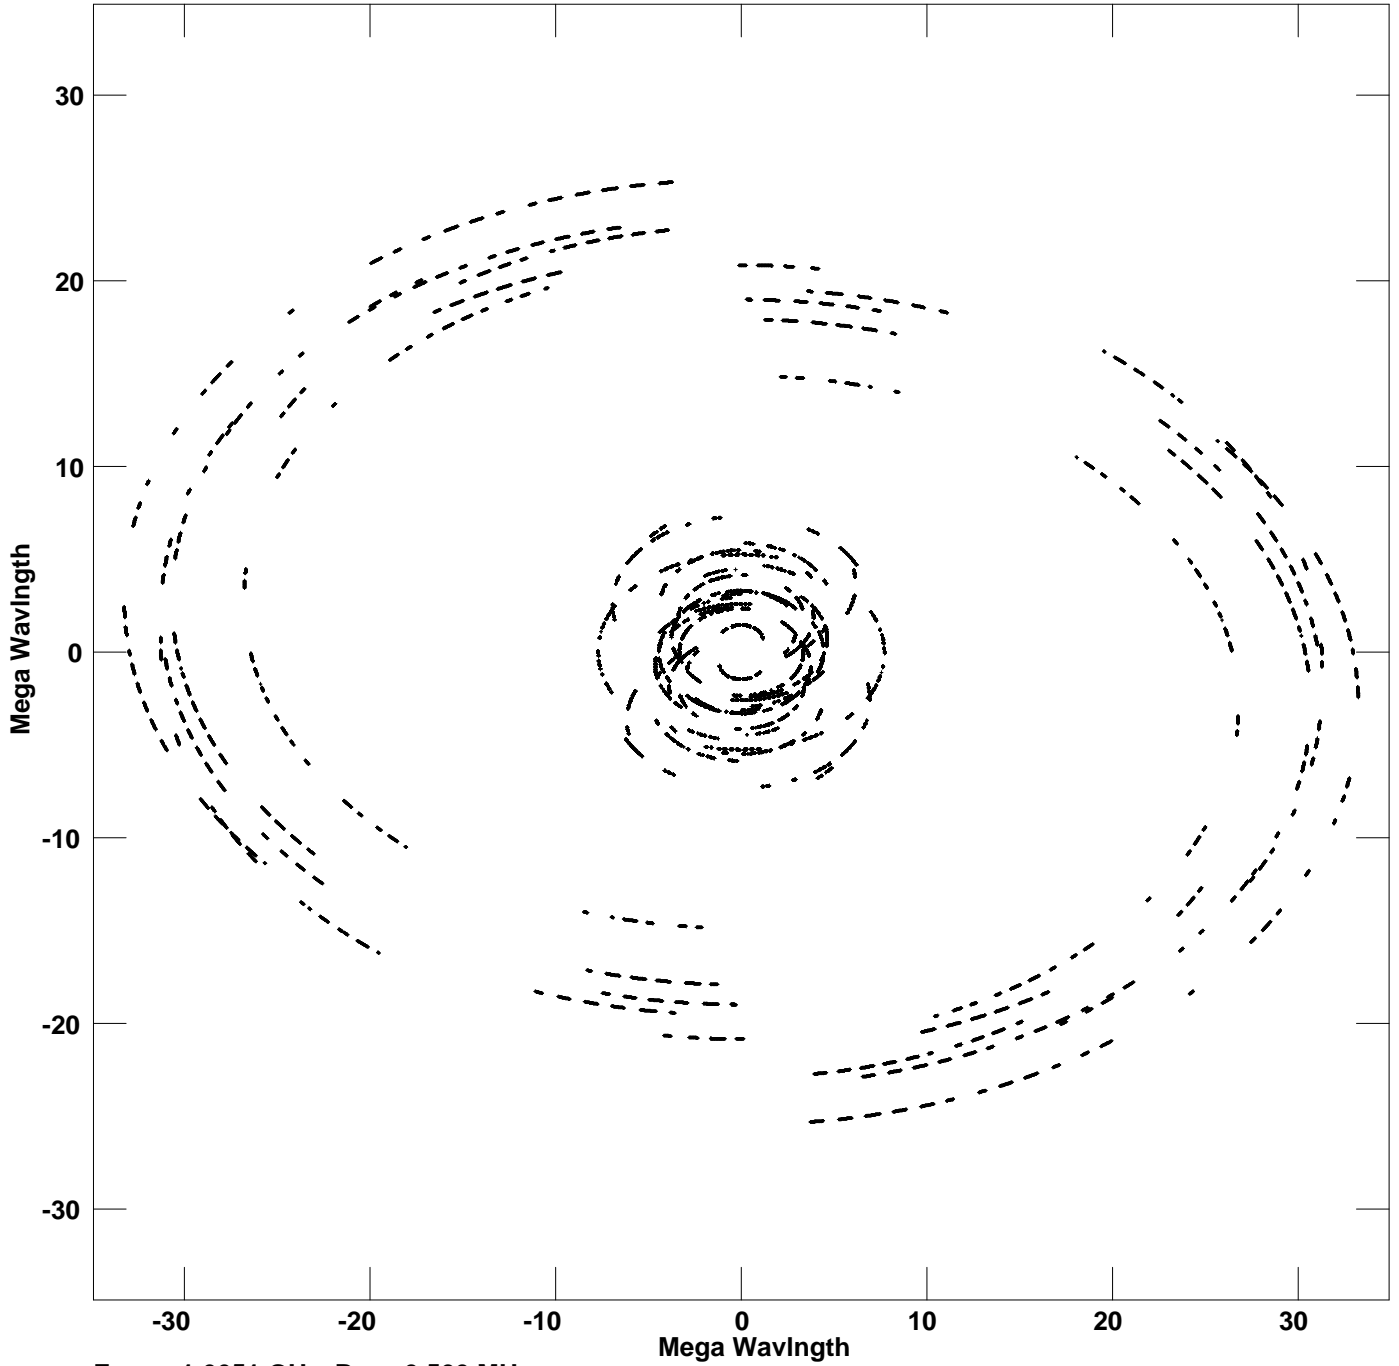

Plot file version 1 created 24-FEB-2006 17:39:51
V vs U for W75N.MULTI.1 Source:W75N
Ants * - * Stokes I IF# 1 Chan# 1

Freq = 1.6651 GHz, Bw = 0.500 MHz