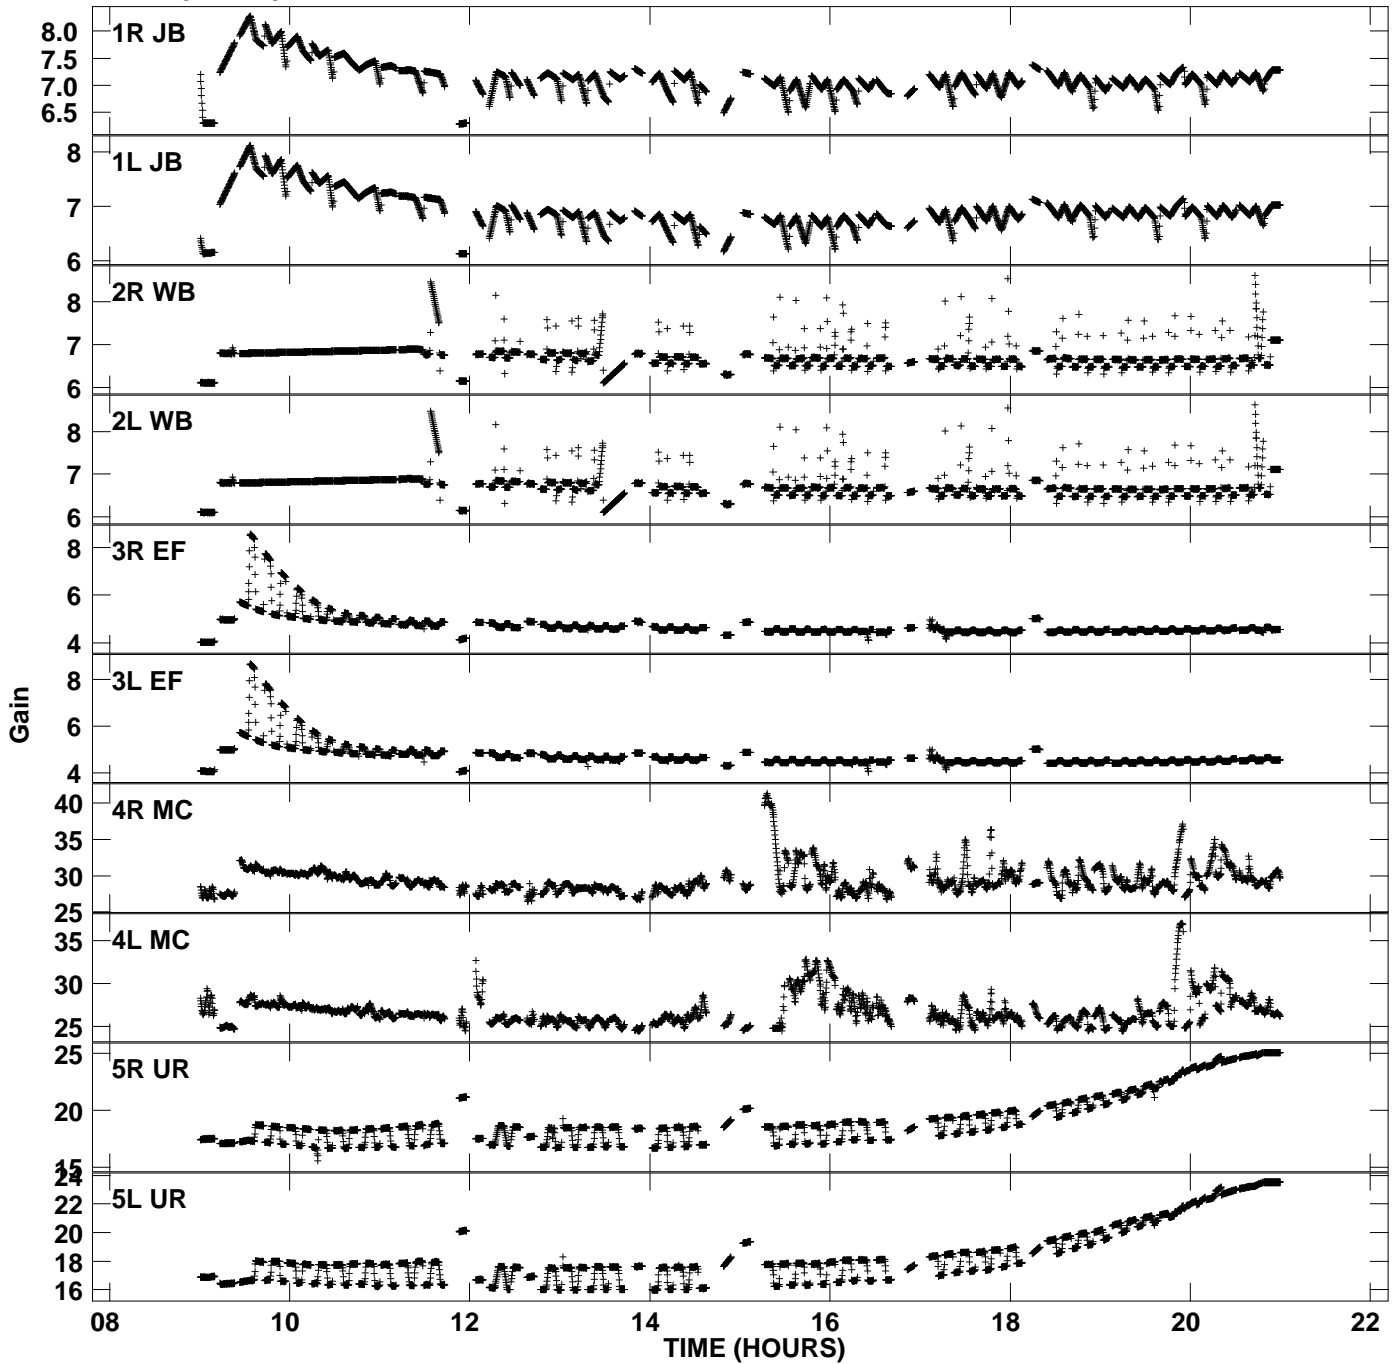

Plot file version 1 created 24-FEB-2006 16:45:57
Gain amp vs UTC time for EA035A_2.UVDATA.1
CL 2 Rpol & Lpol IF 1

Plot file version 2 created 24-FEB-2006 16:45:57
Gain amp vs UTC time for EA035A_2.UVDATA.1
CL 2 Rpol & Lpol IF 1