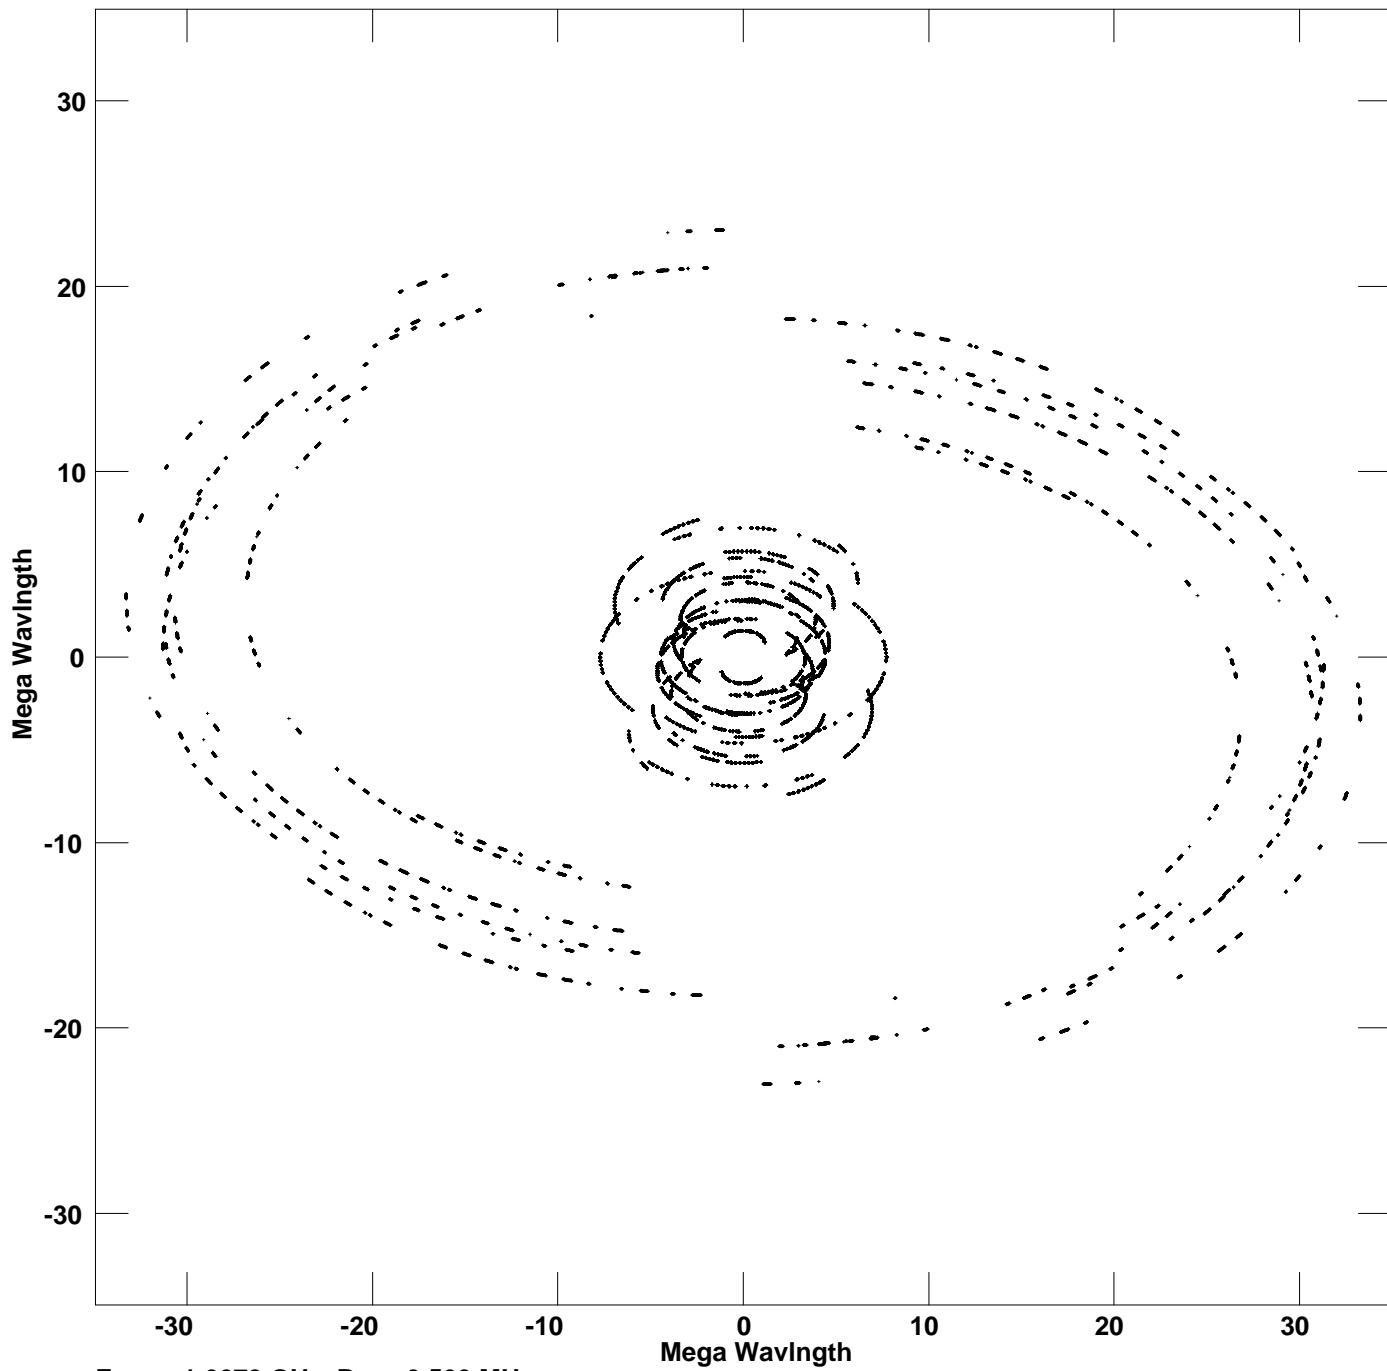

Plot file version 1 created 24-FEB-2006 18:10:17
V vs U for J2052+3635.MULTI.1 Source:J2052+3635
Ants * - * Stokes I IF# 1 Chan# 1

Freq = 1.6670 GHz, Bw = 0.500 MHz