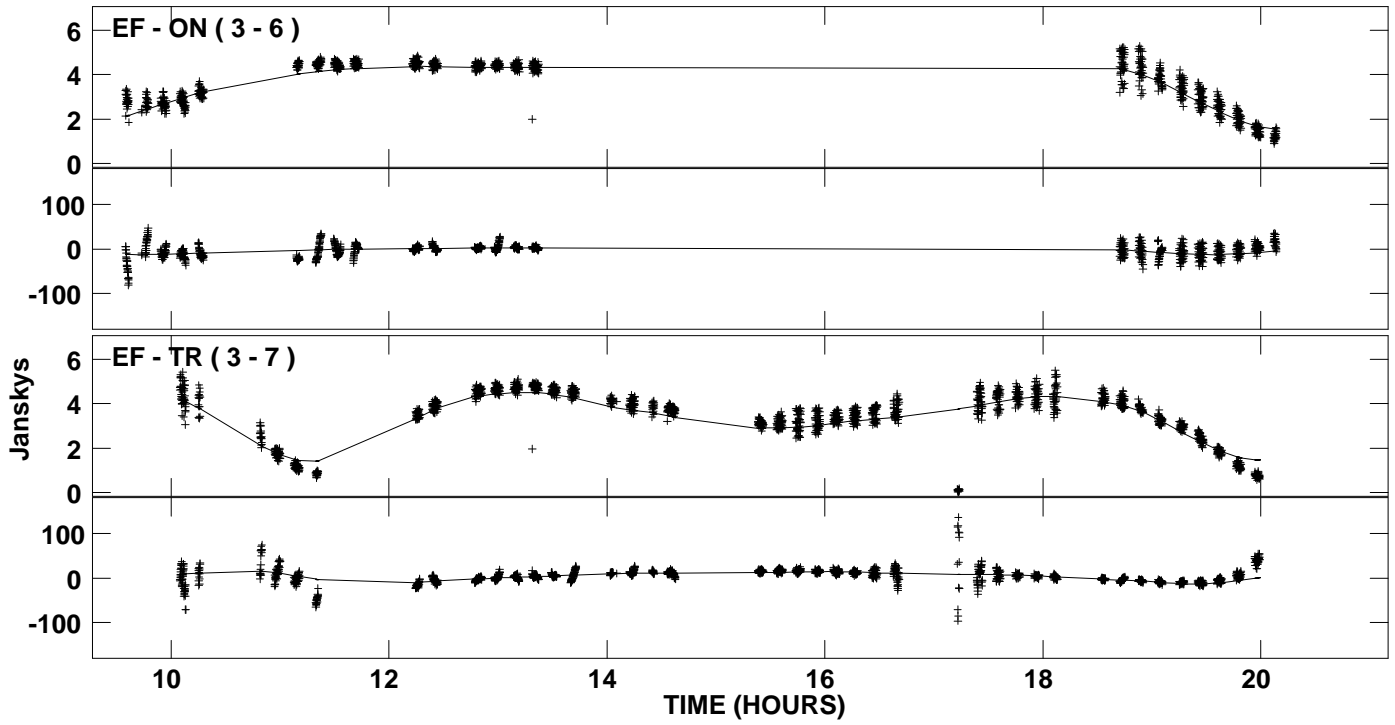

PLot file version 1 created 24-FEB-2006 18:10:19
Amplitude and Phase vs Time for J2052+3635.MULTI.1 CL # 3
IF 1 CHAN 1 STK LL of J2052+3635.ICL001.3

PLot file version 2 created 24-FEB-2006 18:10:19
Amplitude and Phase vs Time for J2052+3635.MULTI.1 CL # 3
IF 1 CHAN 1 STK LL of J2052+3635.ICL001.3

PLot file version 3 created 24-FEB-2006 18:10:19
Amplitude and Phase vs Time for J2052+3635.MULTI.1 CL # 3
IF 1 CHAN 1 STK RR of J2052+3635.ICL001.3

PLot file version 4 created 24-FEB-2006 18:10:19
Amplitude and Phase vs Time for J2052+3635.MULTI.1 CL # 3
IF 1 CHAN 1 STK RR of J2052+3635.ICL001.3