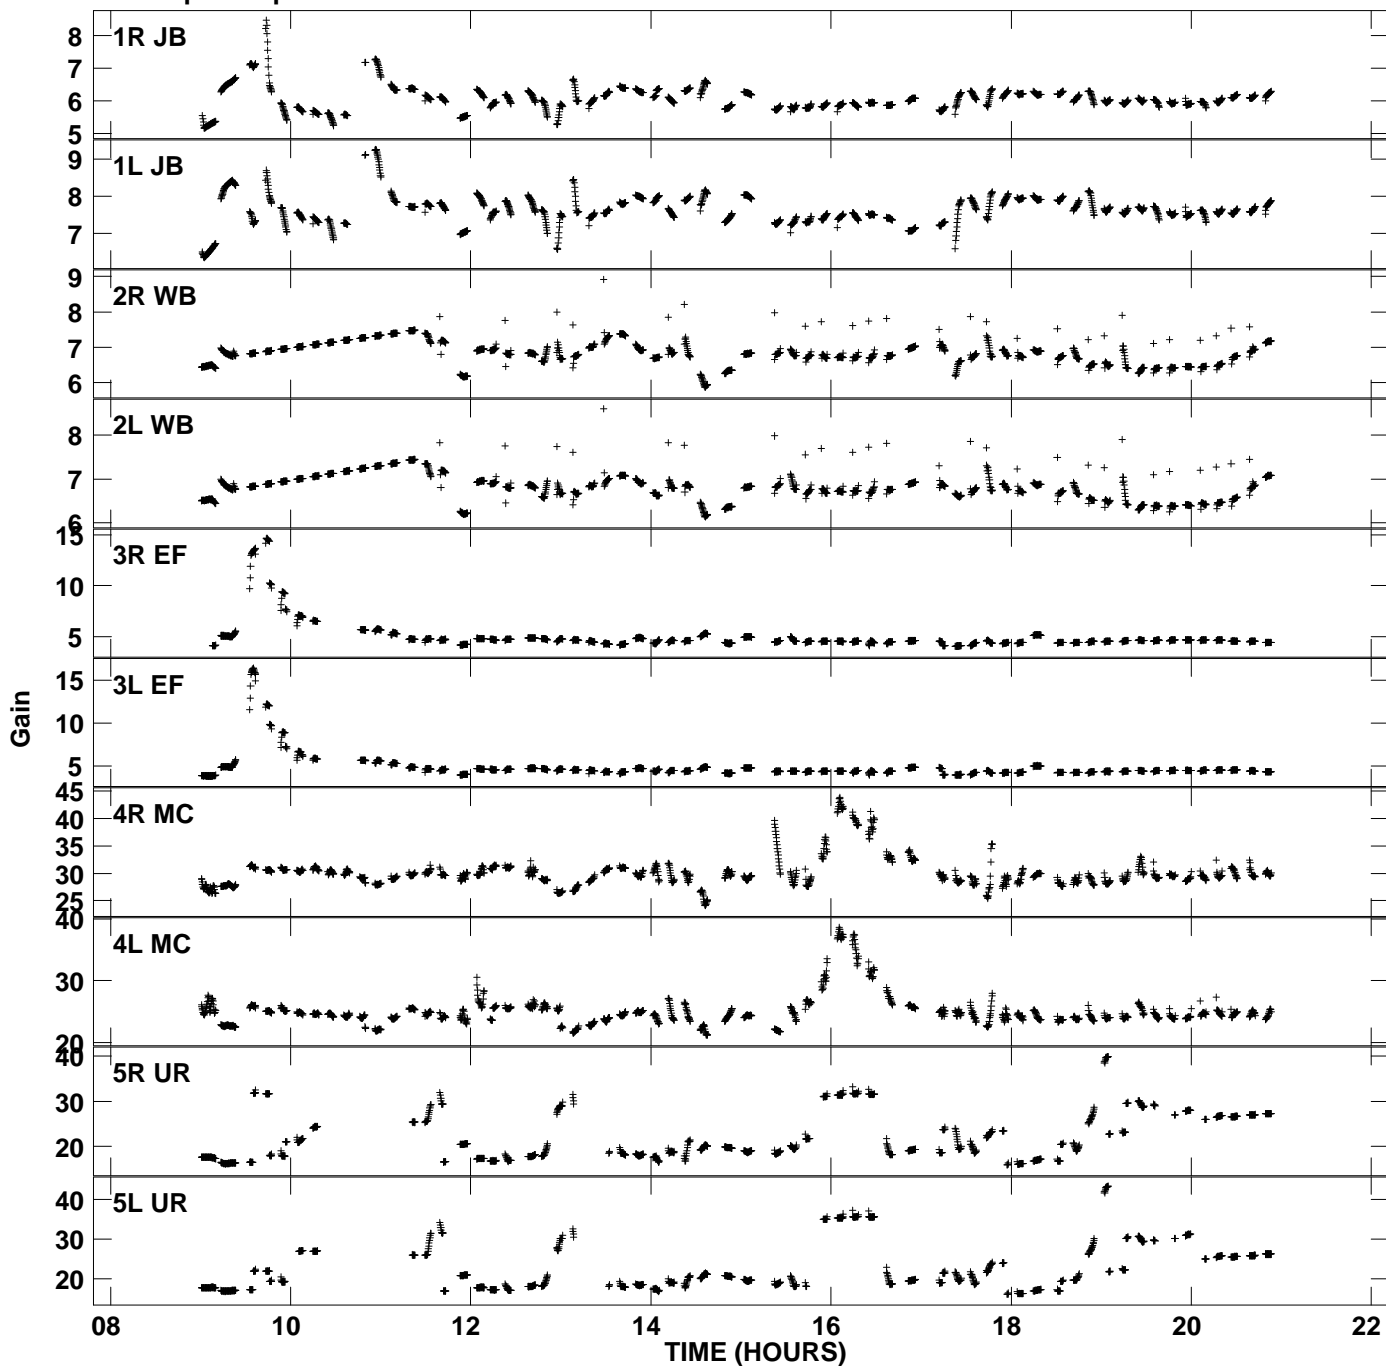

Plot file version 1 created 24-FEB-2006 18:10:26
Gain amp vs UTC time for EA035A_2.TMP.1
CL 4 Rpol & Lpol IF 1

Plot file version 2 created 24-FEB-2006 18:10:26
Gain amp vs UTC time for EA035A_2.TMP.1
CL 4 Rpol & Lpol IF 1