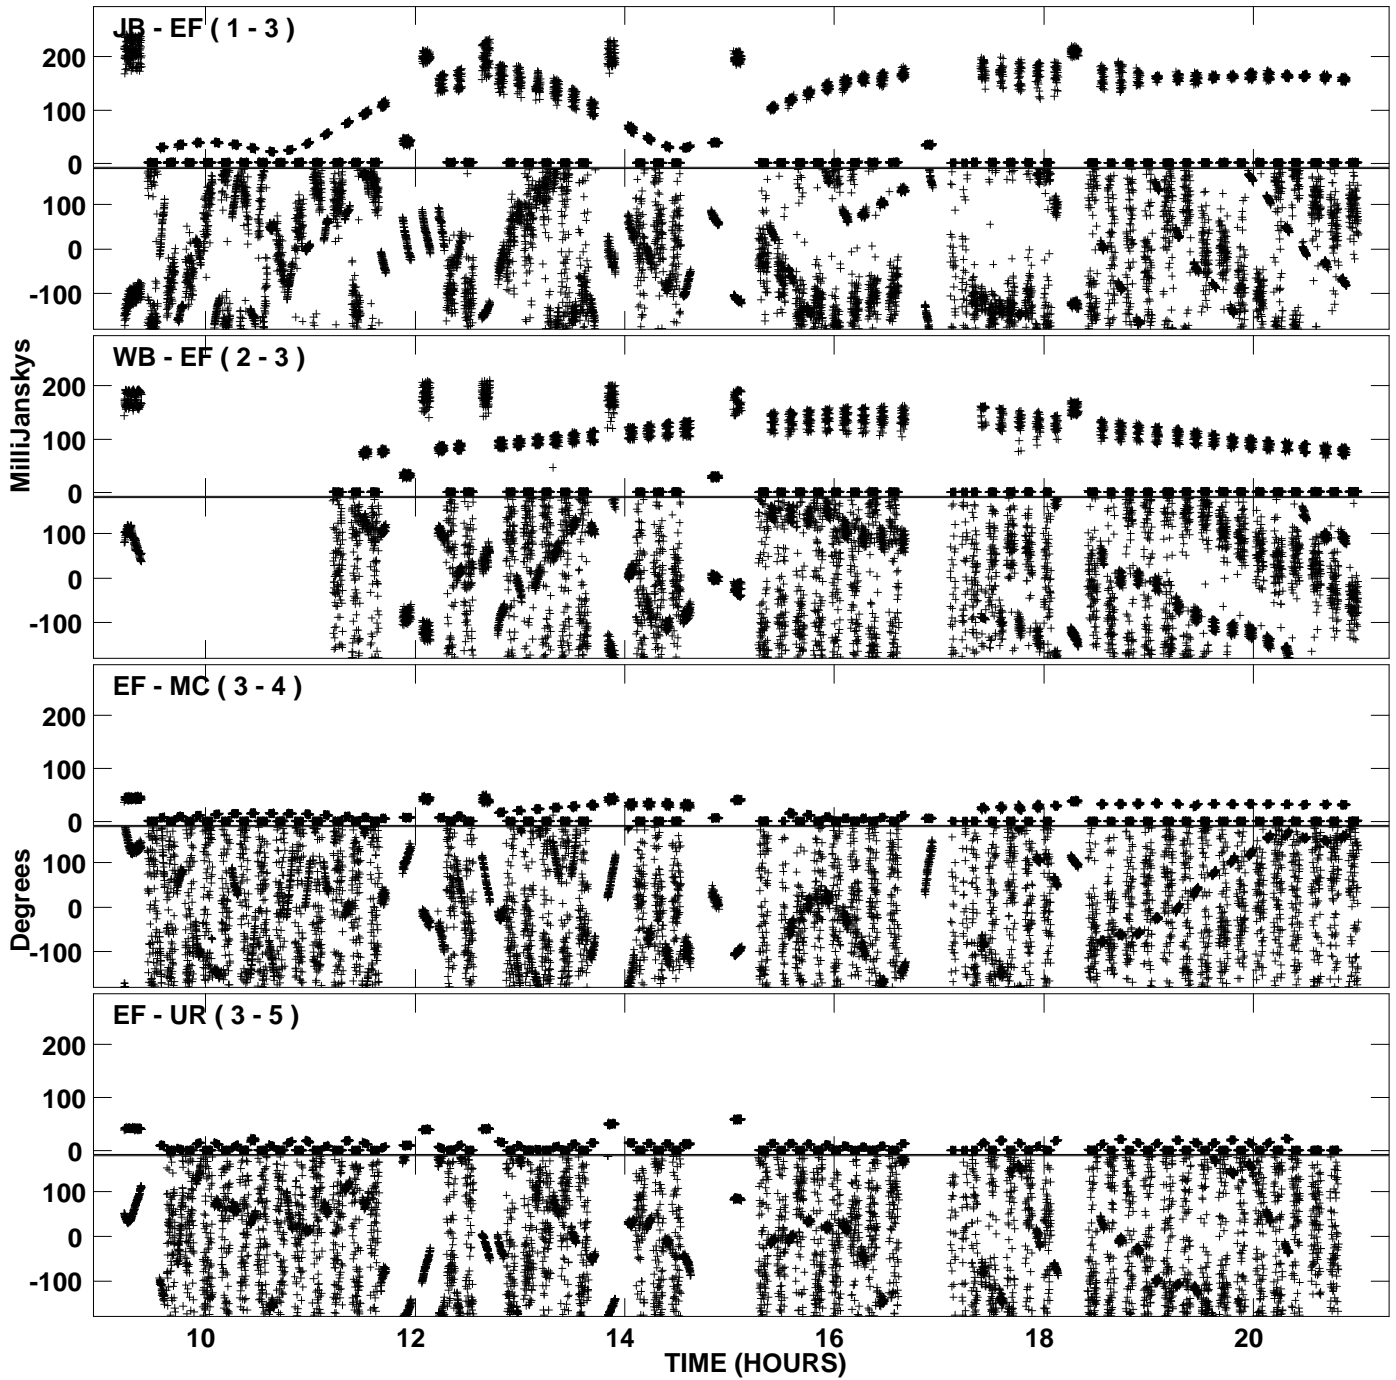

PLot file version 1 created 24-FEB-2006 16:19:16
Amplitude and Phase vs Time for EA035A 2.UVDATA.1 Vect aver.
IF 1 CHAN 1 - 512 STK LL

PLot file version 2 created 24-FEB-2006 16:19:16
Amplitude and Phase vs Time for EA035A 2.UVDATA.1 Vect aver.
IF 1 CHAN 1 - 512 STK LL

PLot file version 3 created 24-FEB-2006 16:22:08
Amplitude andPhase vs Time for EA035A 2.UVDATA.1 Vect aver.
IF 1 CHAN 1 - 512 STK RR

PLot file version 4 created 24-FEB-2006 16:22:08
Amplitude and Phase vs Time for EA035A 2.UVDATA.1 Vect aver.
IF 1 CHAN 1 - 512 STK RR