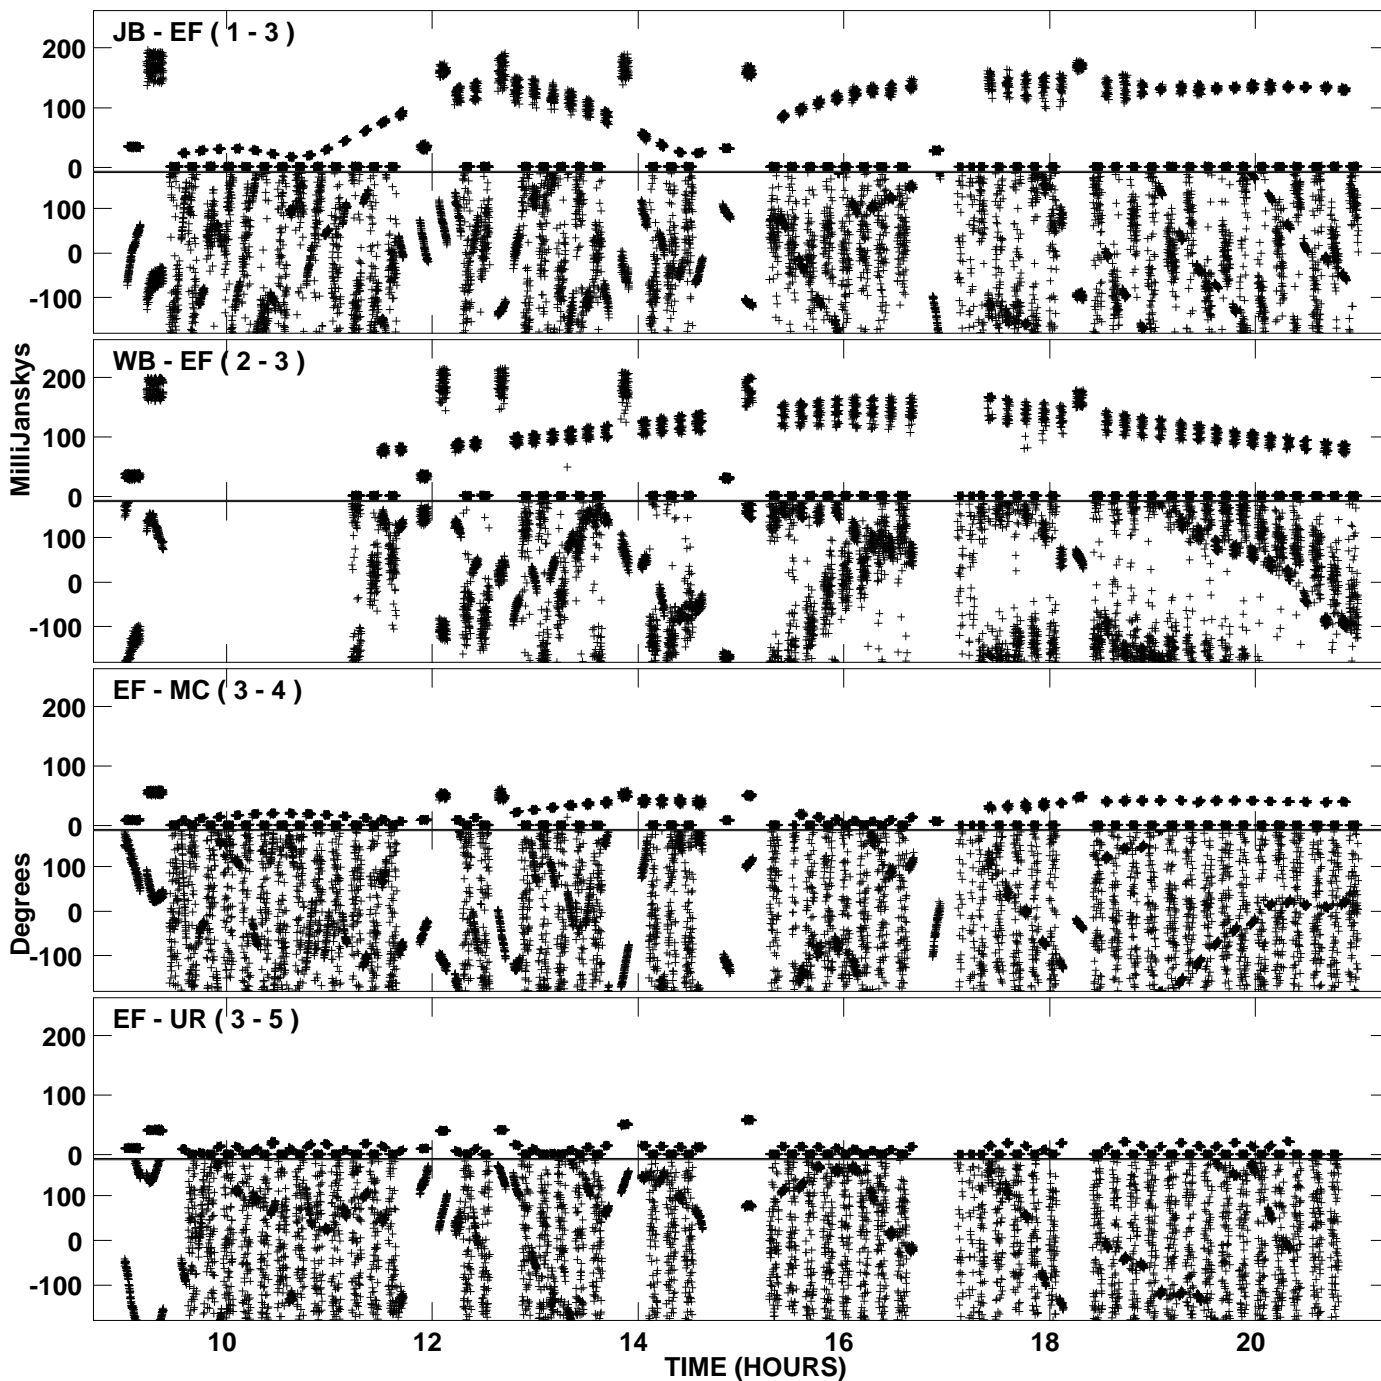

PLot file version 1 created 24-FEB-2006 16:19:16
Amplitude and Phase vs Time for EA035A 2.UVDATA.1 Vect aver.
IF 1 CHAN 1 - 512 STK LL

PLot file version 2 created 24-FEB-2006 16:19:16
Amplitude and Phase vs Time for EA035A 2.UVDATA.1 Vect aver.
IF 1 CHAN 1 - 512 STK LL

PLot file version 3 created 24-FEB-2006 16:22:08
Amplitude andPhase vs Time for EA035A 2.UVDATA.1 Vect aver.
IF 1 CHAN 1 - 512 STK RR

PLot file version 4 created 24-FEB-2006 16:22:08
Amplitude and Phase vs Time for EA035A 2.UVDATA.1 Vect aver.
IF 1 CHAN 1 - 512 STK RR