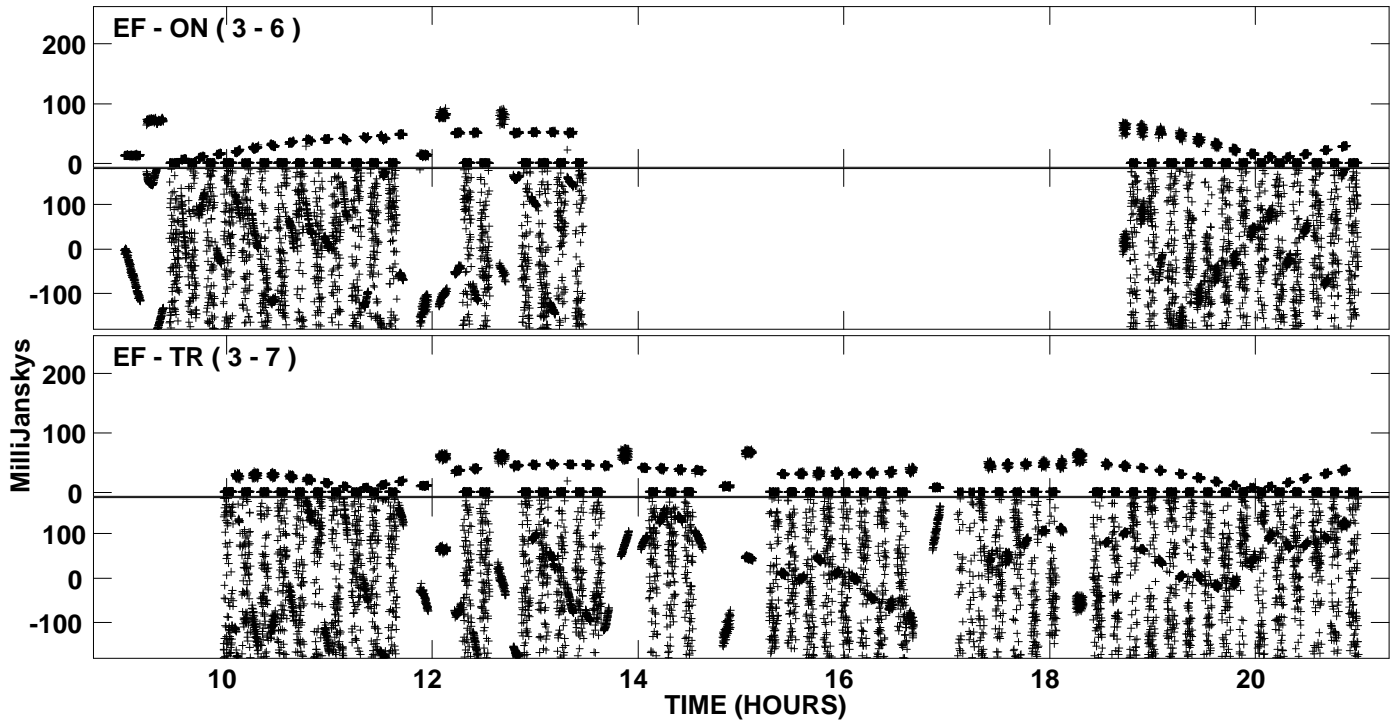

PLot file version 1 created 24-FEB-2006 16:19:16
Amplitude and Phase vs Time for EA035A 2.UVDATA.1 Vect aver.
IF 1 CHAN 1 - 512 STK LL

PLot file version 2 created 24-FEB-2006 16:19:16
Amplitude and Phase vs Time for EA035A 2.UVDATA.1 Vect aver.
IF 1 CHAN 1 - 512 STK LL

PLot file version 3 created 24-FEB-2006 16:22:08
Amplitude andPhase vs Time for EA035A 2.UVDATA.1 Vect aver.
IF 1 CHAN 1 - 512 STK RR

PLot file version 4 created 24-FEB-2006 16:22:08
Amplitude and Phase vs Time for EA035A 2.UVDATA.1 Vect aver.
IF 1 CHAN 1 - 512 STK RR