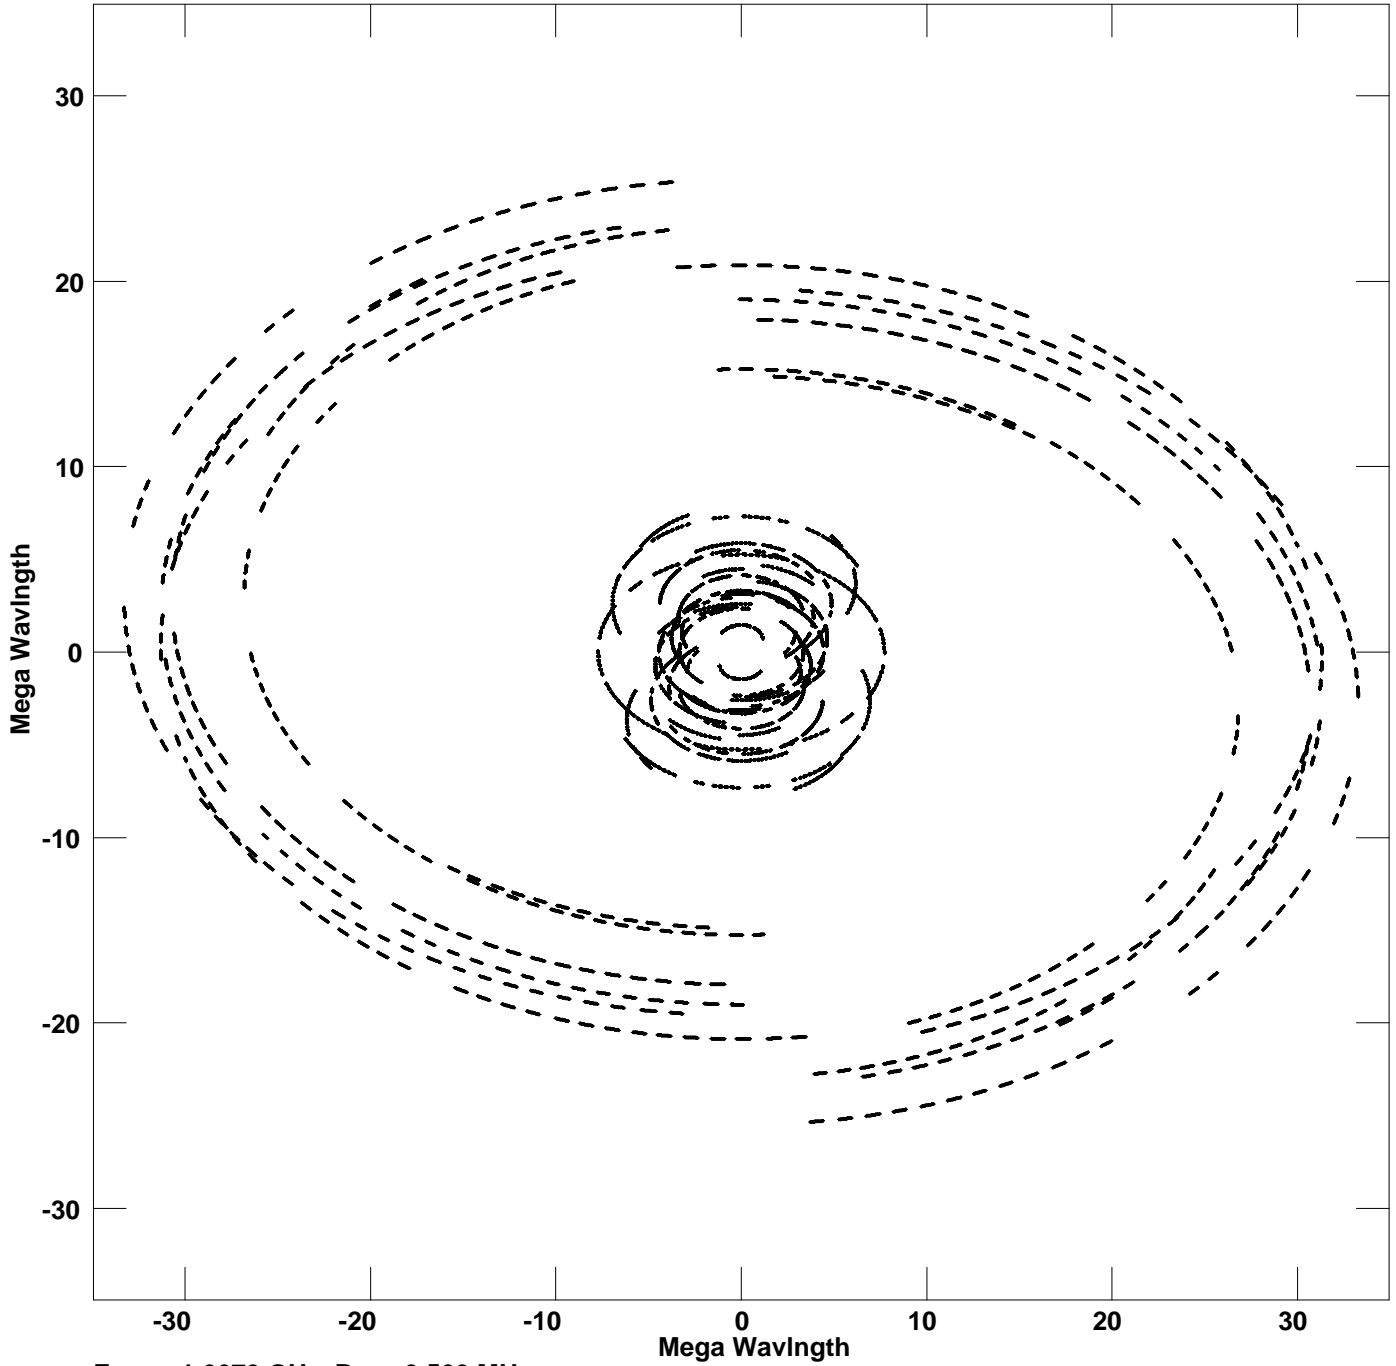

Plot file version 1 created 24-FEB-2006 14:57:59
V vs U for W75N.MULTI.1 Source:W75N
Ants * - * Stokes I IF# 1 Chan# 1

Freq = 1.6670 GHz, Bw = 0.500 MHz