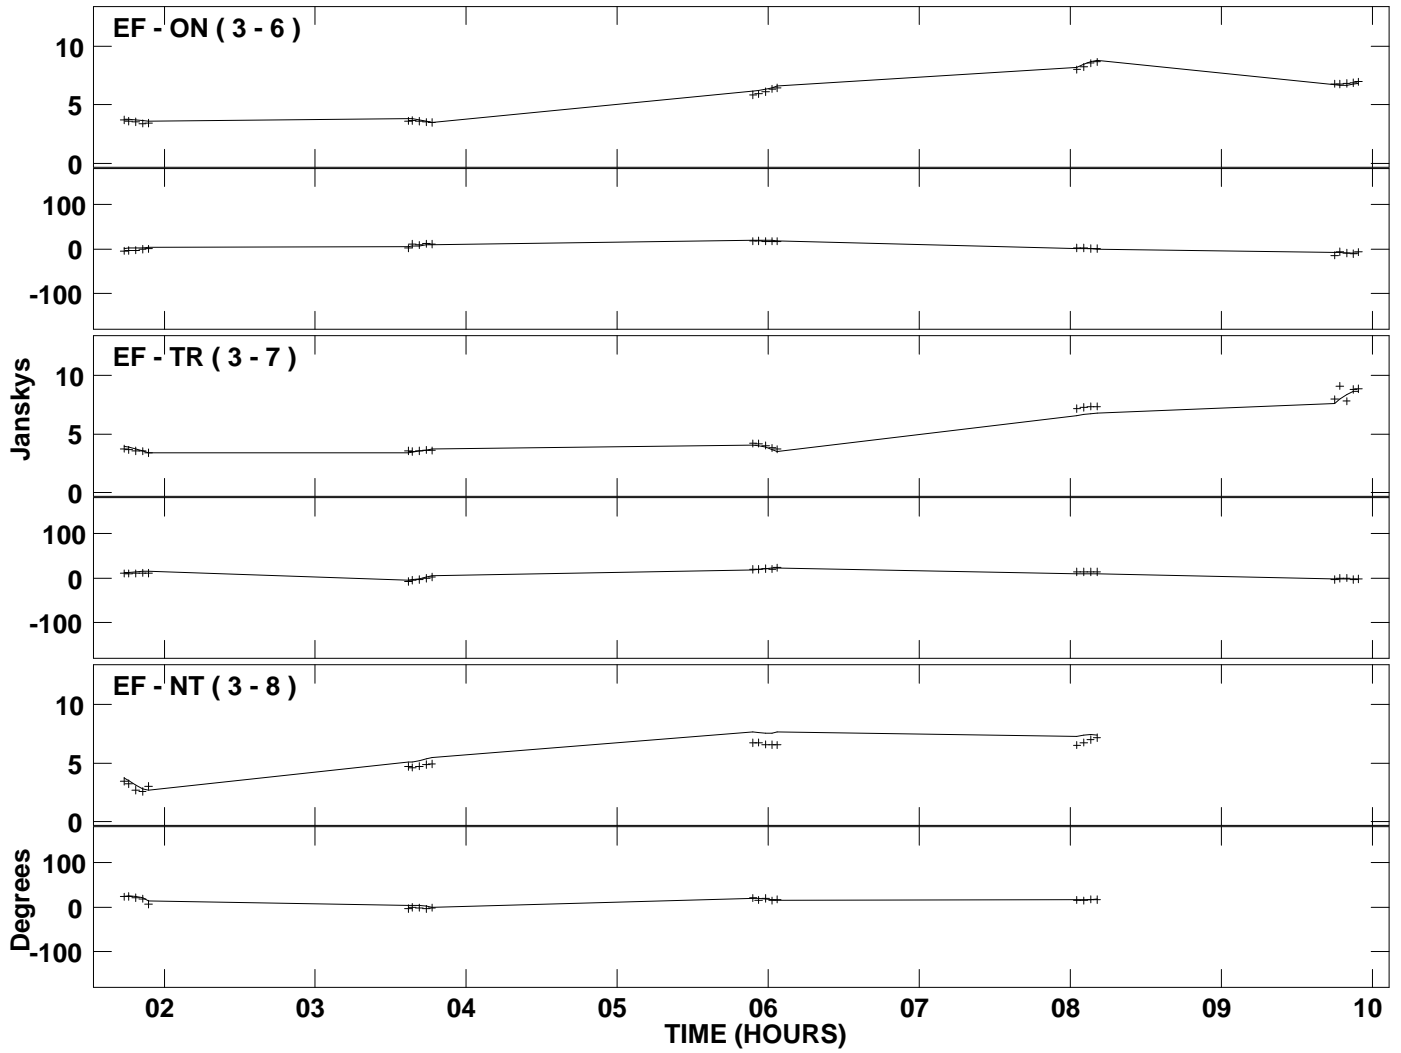

PLot file version 1 created 19-MAY-2006 13:32:34
Amplitude and Phase vs Time for 3C286.MULTI.1 Vect aver. CL # 3
IF 1 CHAN 1 STK LL of 3C286.ICL001.3

PLot file version 2 created 19-MAY-2006 13:32:34
Amplitude and Phase vs Time for 3C286.MULTI.1 Vect aver. CL # 3
IF 1 CHAN 1 STK LL of 3C286.ICL001.3

PLot file version 3 created 19-MAY-2006 13:32:35
Amplitude and Phase vs Time for 3C286.MULTI.1 Vect aver. CL # 3
IF 1 CHAN 1 STK RR of 3C286.ICL001.3

PLot file version 4 created 19-MAY-2006 13:32:35
Amplitude and Phase vs Time for 3C286.MULTI.1 Vect aver. CL # 3
IF 1 CHAN 1 STK RR of 3C286.ICL001.3