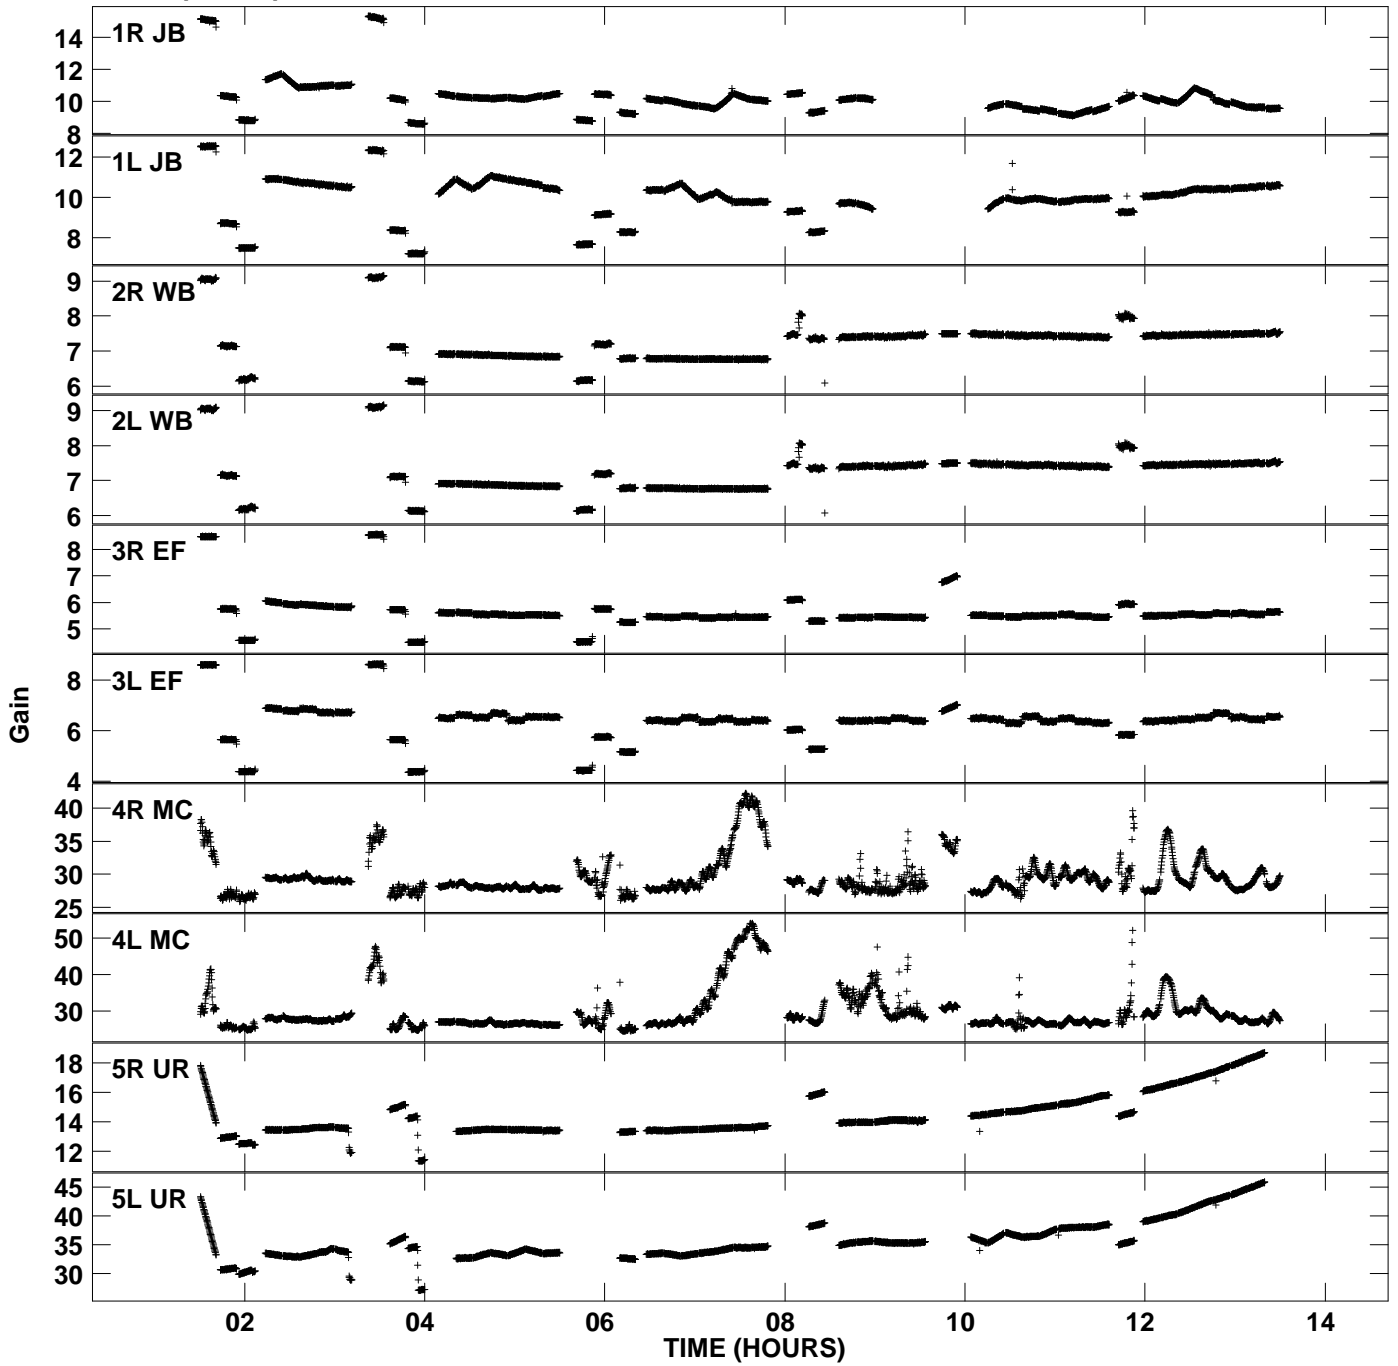

Plot file version 1 created 19-MAY-2006 12:19:04
Gain amp vs UTC time for EA035B_1.UVDATA.1
CL 2 Rpol & Lpol IF 1

Plot file version 2 created 19-MAY-2006 12:19:04
Gain amp vs UTC time for EA035B_1.UVDATA.1
CL 2 Rpol & Lpol IF 1