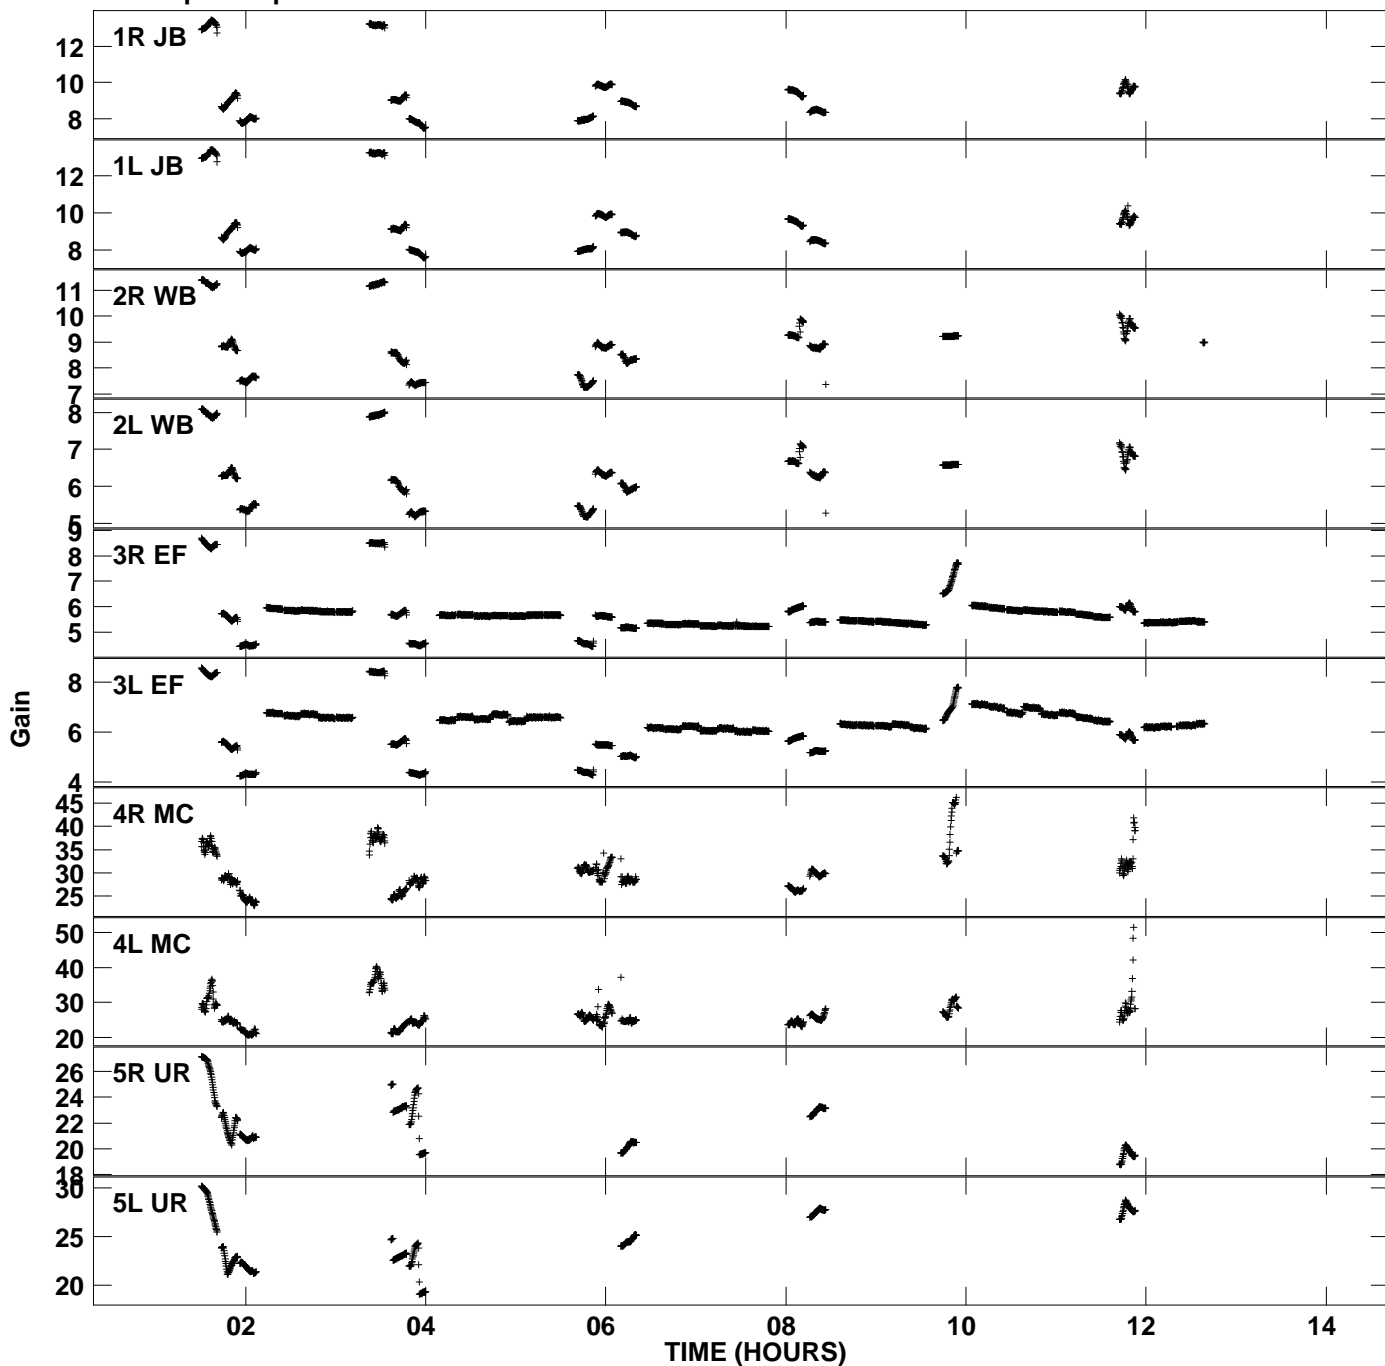

Plot file version 1 created 19-MAY-2006 13:32:56
Gain amp vs UTC time for EA035B_1.TMP.1
CL 4 Rpol & Lpol IF 1

Plot file version 2 created 19-MAY-2006 13:32:56
Gain amp vs UTC time for EA035B_1.TMP.1
CL 4 Rpol & Lpol IF 1