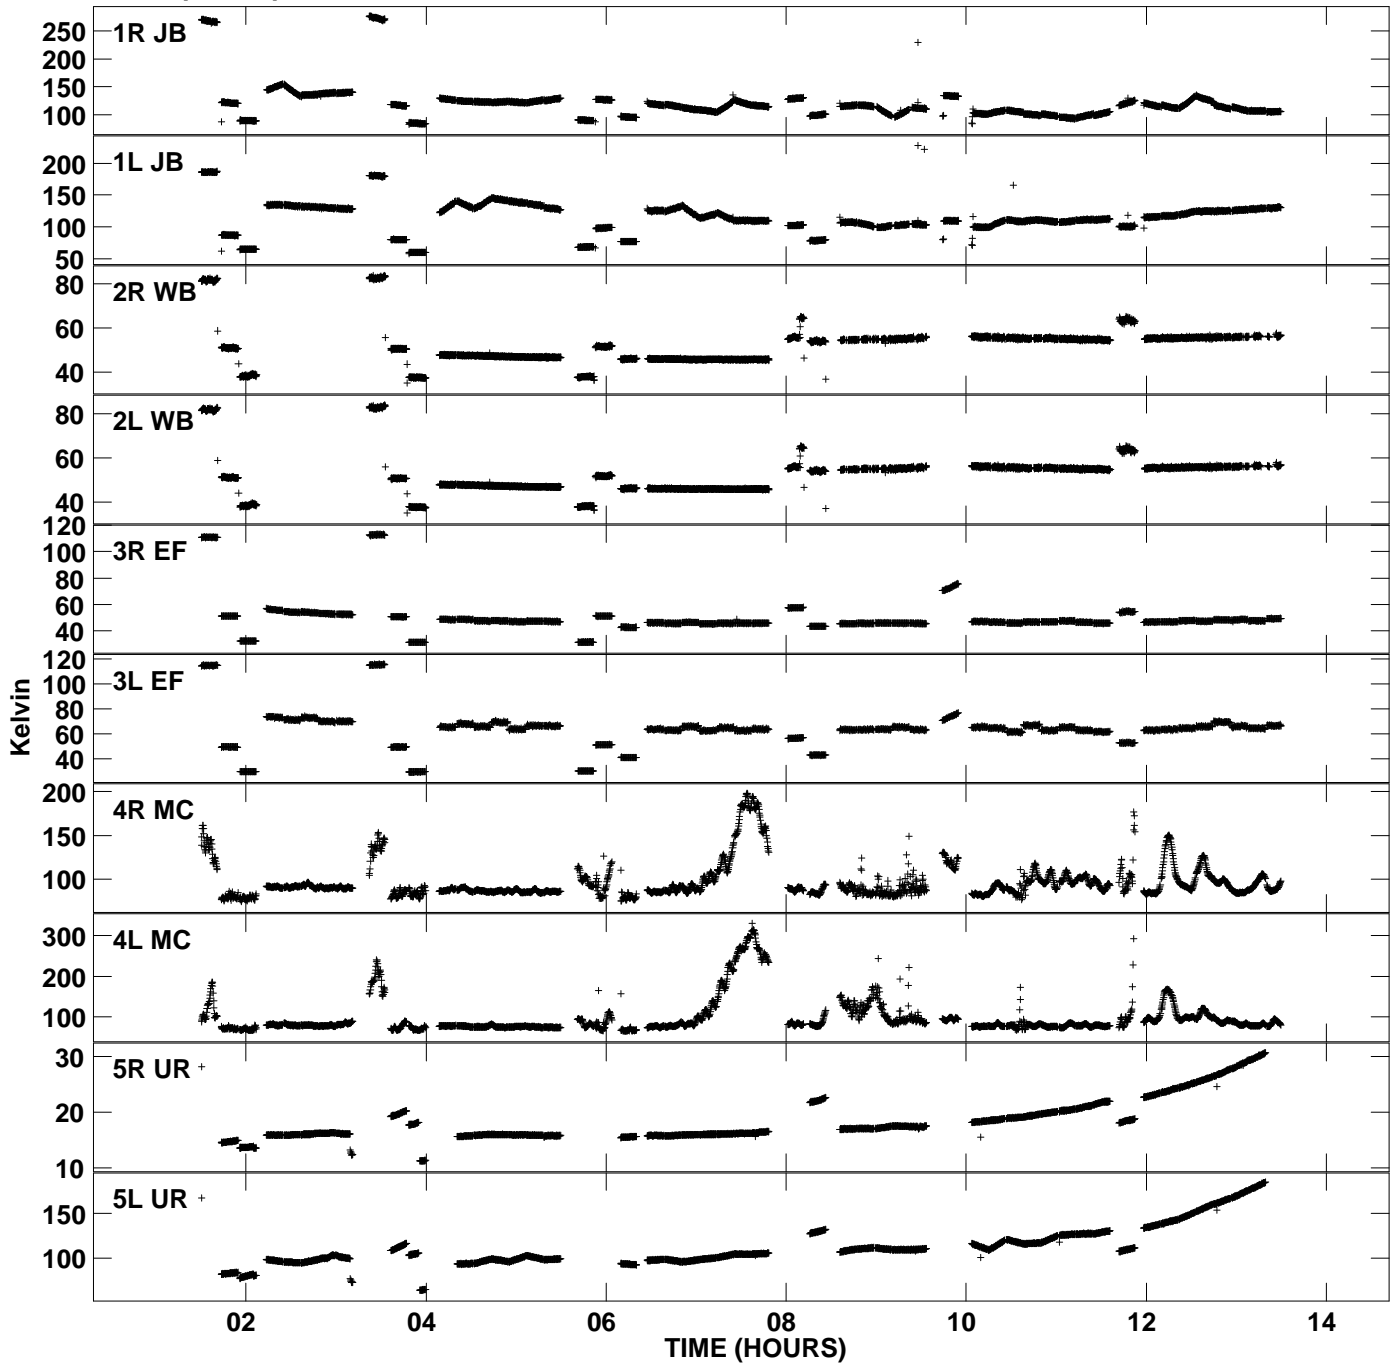

Plot file version 1 created 19-MAY-2006 12:18:57  
Tsys vs UTC time for EA035B\_1.UVDATA.1  
TY 1 Rpol & Lpol IF 1

Plot file version 2 created 19-MAY-2006 12:18:57  
Tsys vs UTC time for EA035B\_1.UVDATA.1  
TY 1 Rpol & Lpol IF 1