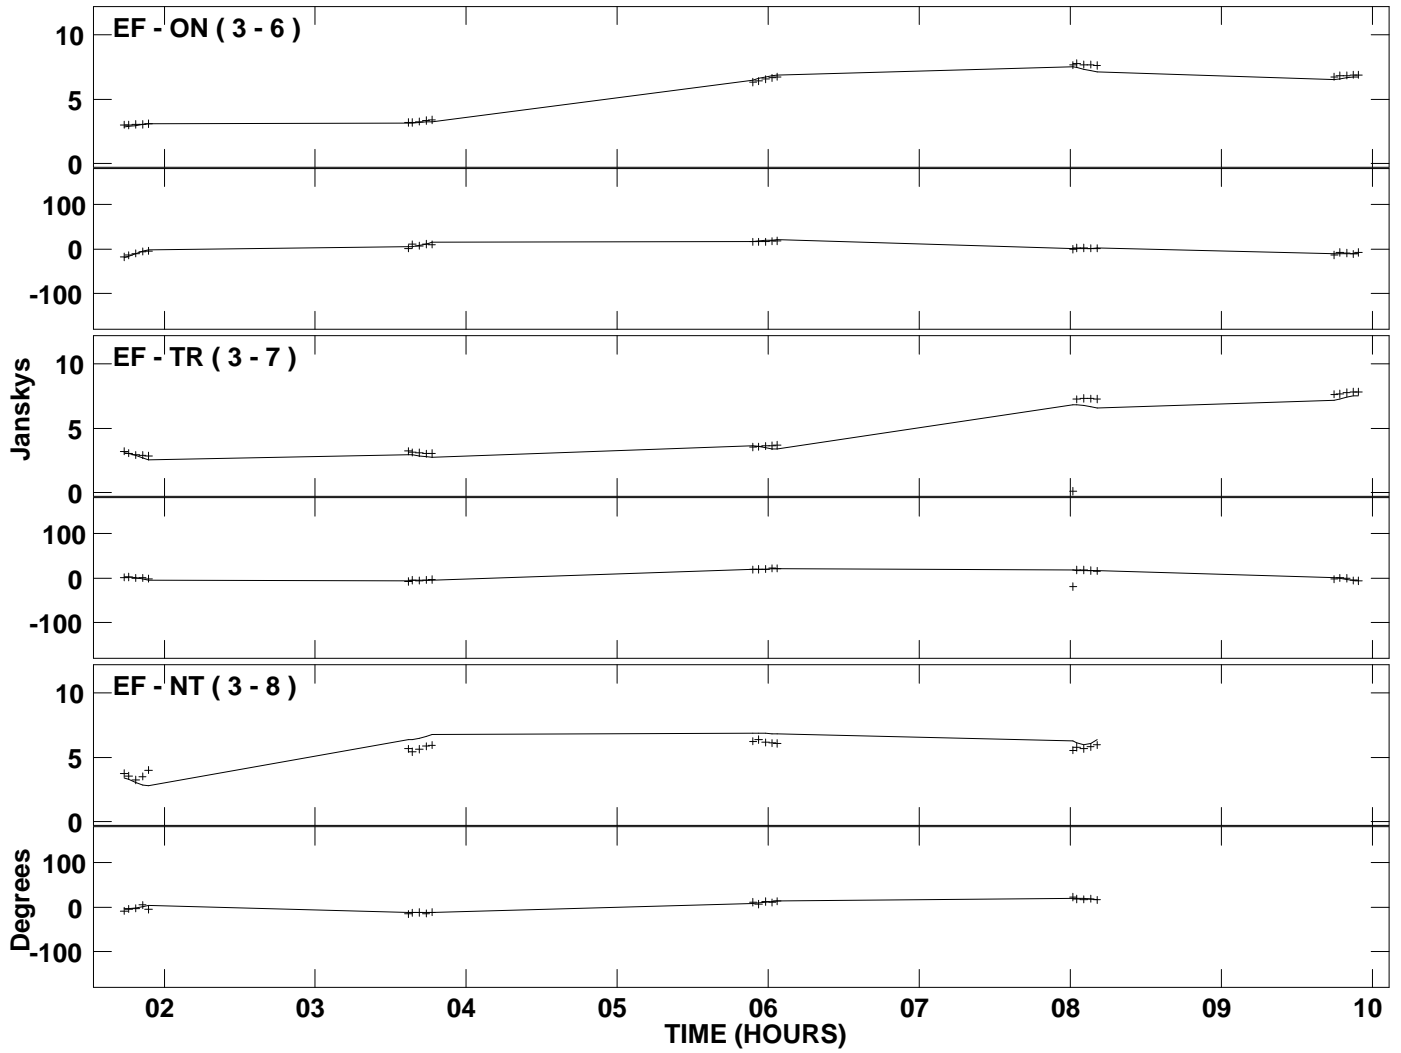

PLot file version 1 created 20-MAY-2006 15:42:44
Amplitude and Phase vs Time for 3C286.MULTI.1 Vect aver. CL # 3
IF 1 CHAN 1 STK LL of 3C286.ICL001.3

PLot file version 2 created 20-MAY-2006 15:42:44
Amplitude and Phase vs Time for 3C286.MULTI.1 Vect aver. CL # 3
IF 1 CHAN 1 STK LL of 3C286.ICL001.3

PLOt file version 3 created 20-MAY-2006 15:42:44
 Amplitude andPhase vs Time for 3C286.MULTI.1 Vect aver. CL # 3
 IF 1 CHAN 1 STK RR of 3C286.ICL001.3

PLot file version 4 created 20-MAY-2006 15:42:44
Amplitude and Phase vs Time for 3C286.MULTI.1 Vect aver. CL # 3
IF 1 CHAN 1 STK RR of 3C286.ICL001.3