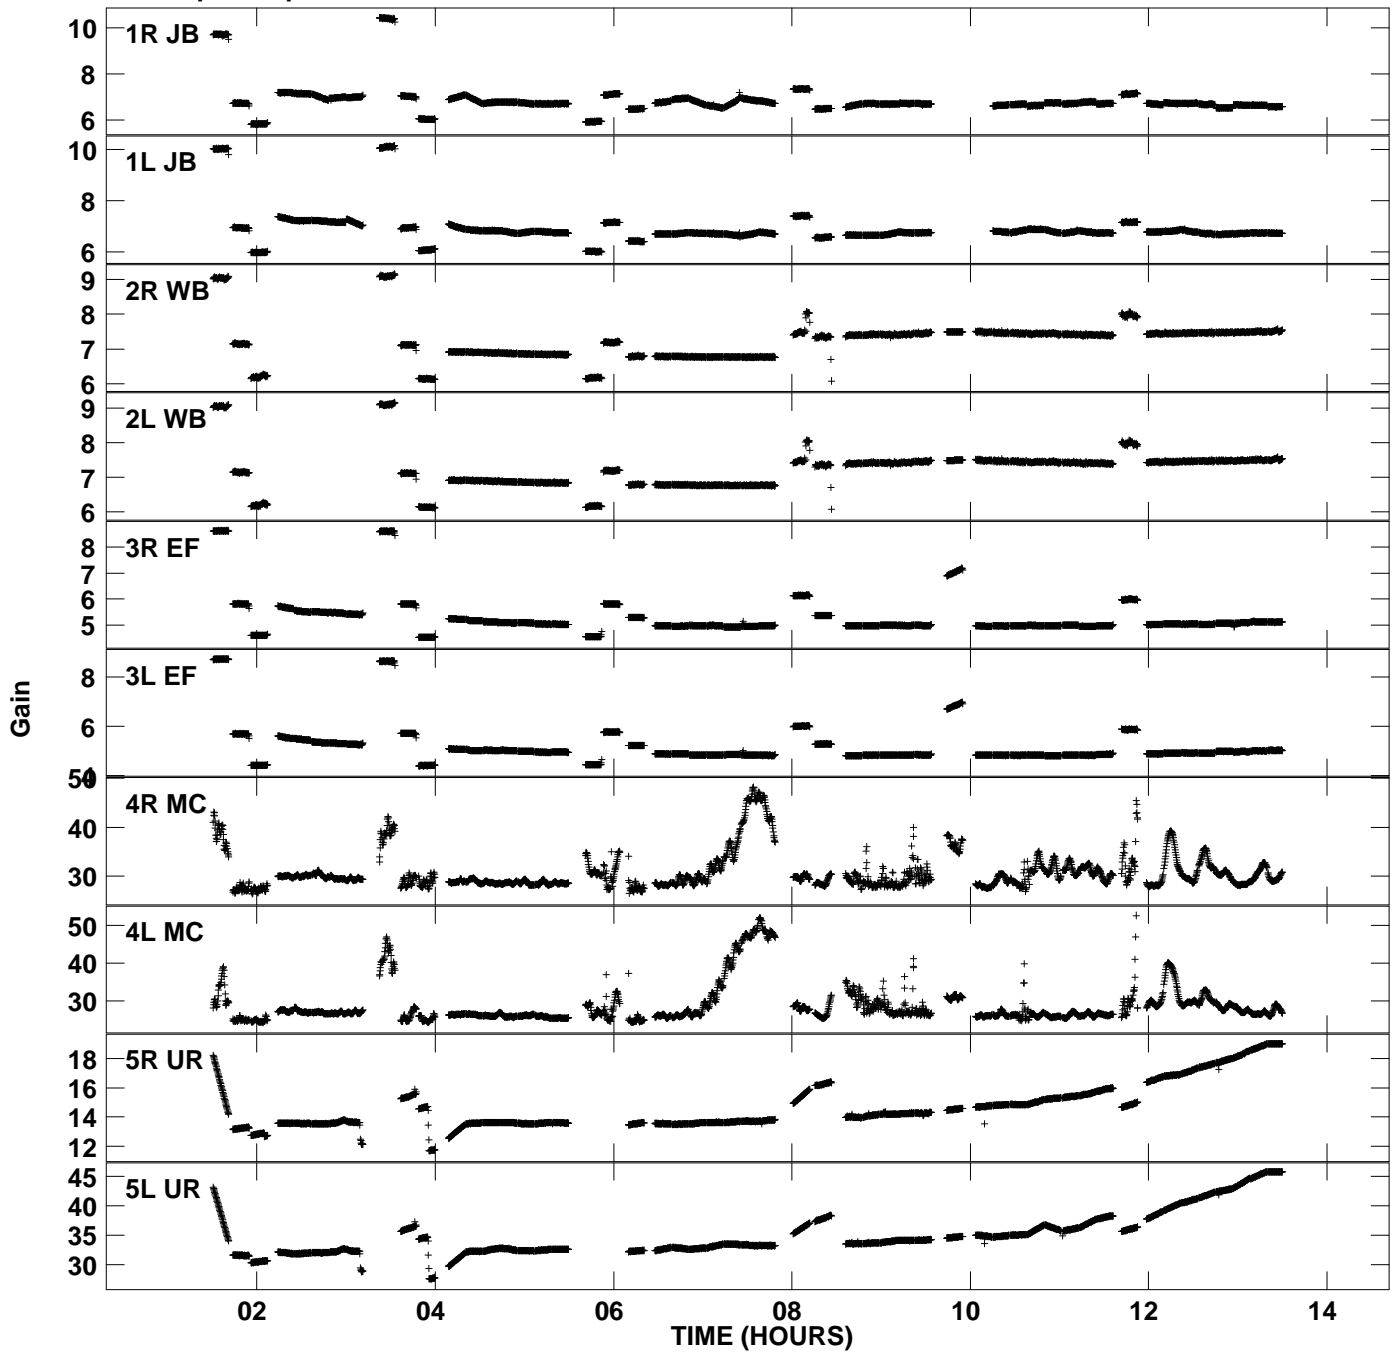

Plot file version 1 created 20-MAY-2006 13:30:39
Gain amp vs UTC time for EA035B_2.UVDATA.1
CL 2 Rpol & Lpol IF 1

Plot file version 2 created 20-MAY-2006 13:30:39
Gain amp vs UTC time for EA035B_2.UVDATA.1
CL 2 Rpol & Lpol IF 1