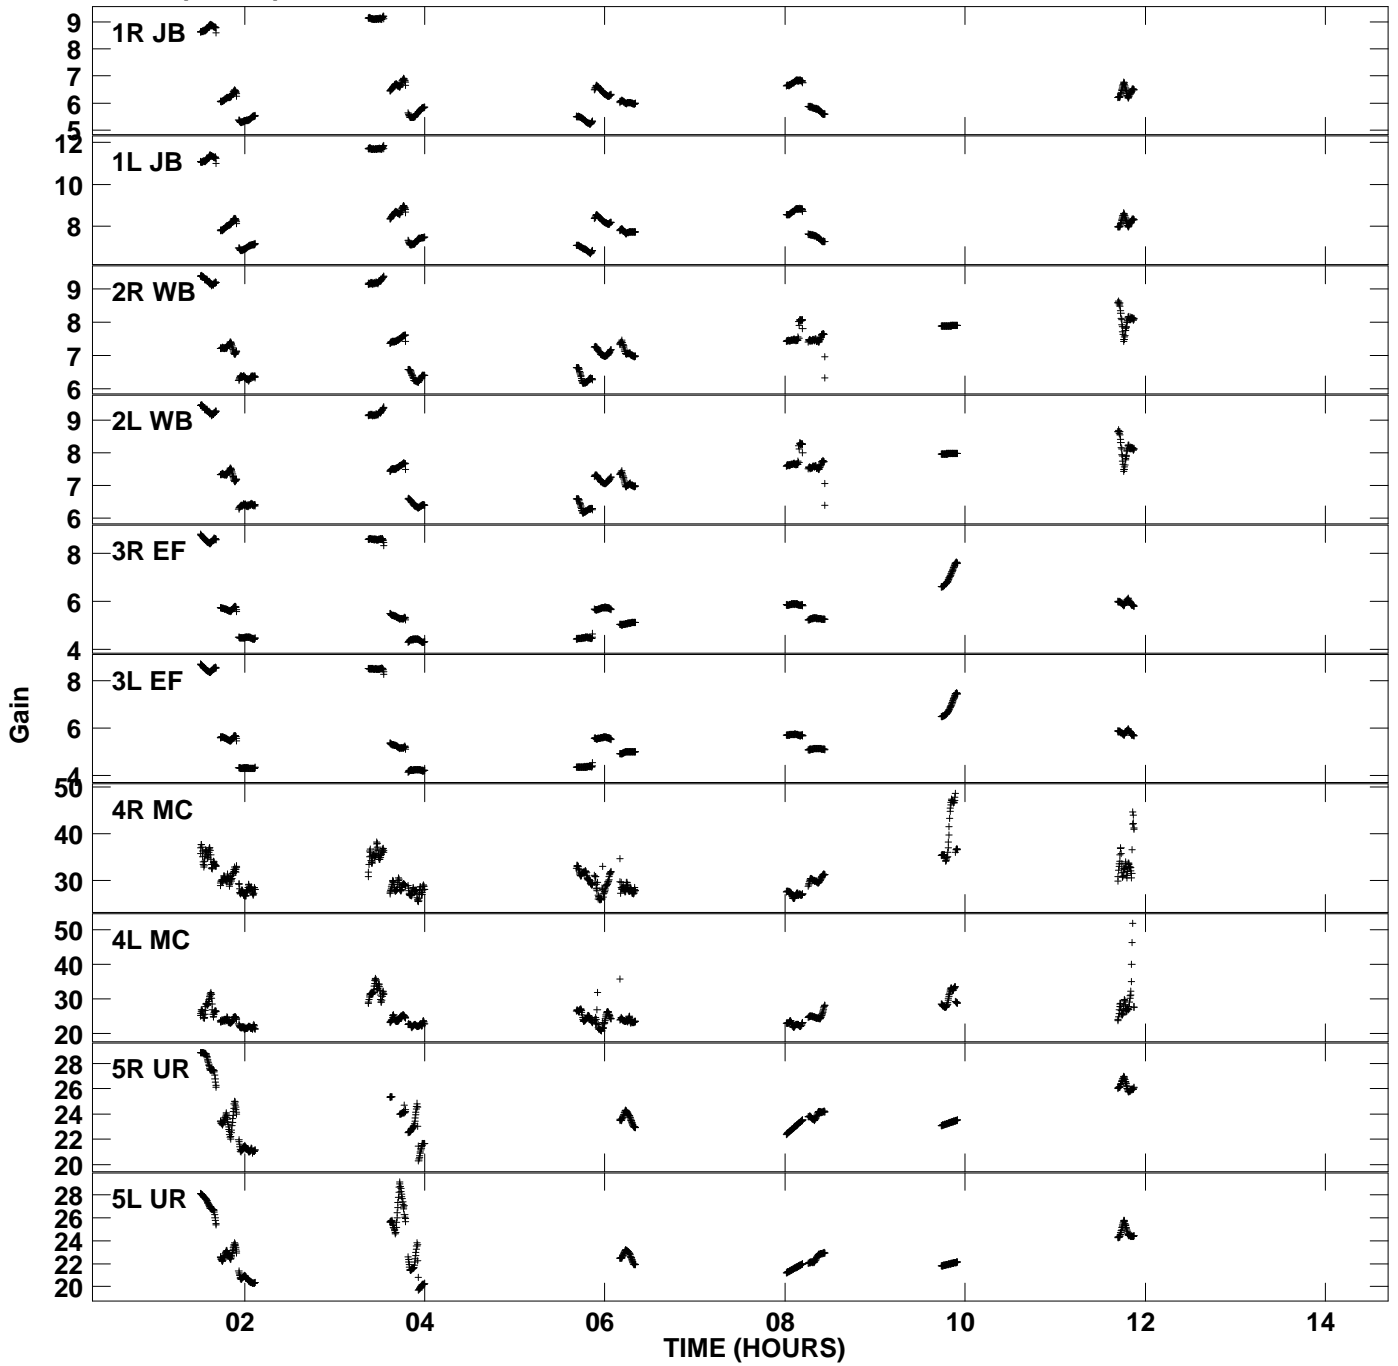

Plot file version 1 created 20-MAY-2006 15:43:07  
Gain amp vs UTC time for EA035B\_2.TMP.1  
CL 4 Rpol & Lpol IF 1

Plot file version 2 created 20-MAY-2006 15:43:07  
Gain amp vs UTC time for EA035B\_2.TMP.1  
CL 4 Rpol & Lpol IF 1