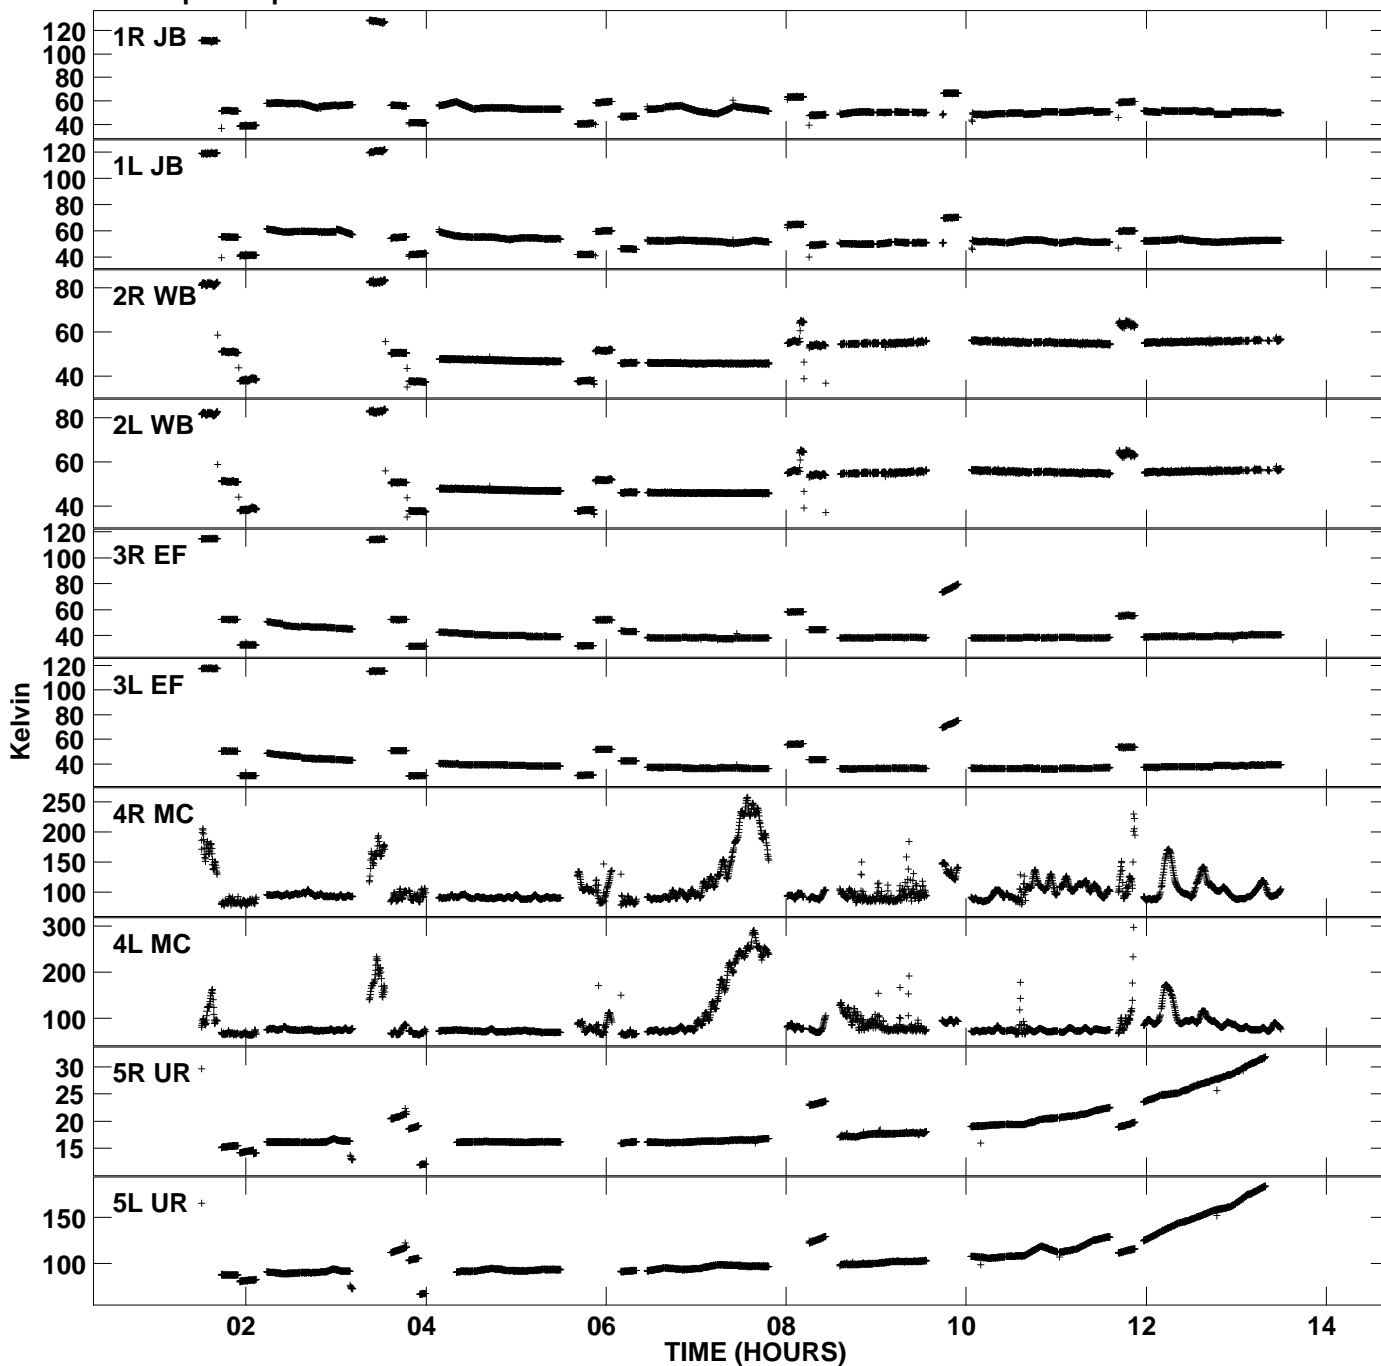

Plot file version 1 created 20-MAY-2006 13:30:34
Tsys vs UTC time for EA035B_2.UVDATA.1
TY 1 Rpol & Lpol IF 1

Plot file version 2 created 20-MAY-2006 13:30:34
Tsys vs UTC time for EA035B_2.UVDATA.1
TY 1 Rpol & Lpol IF 1