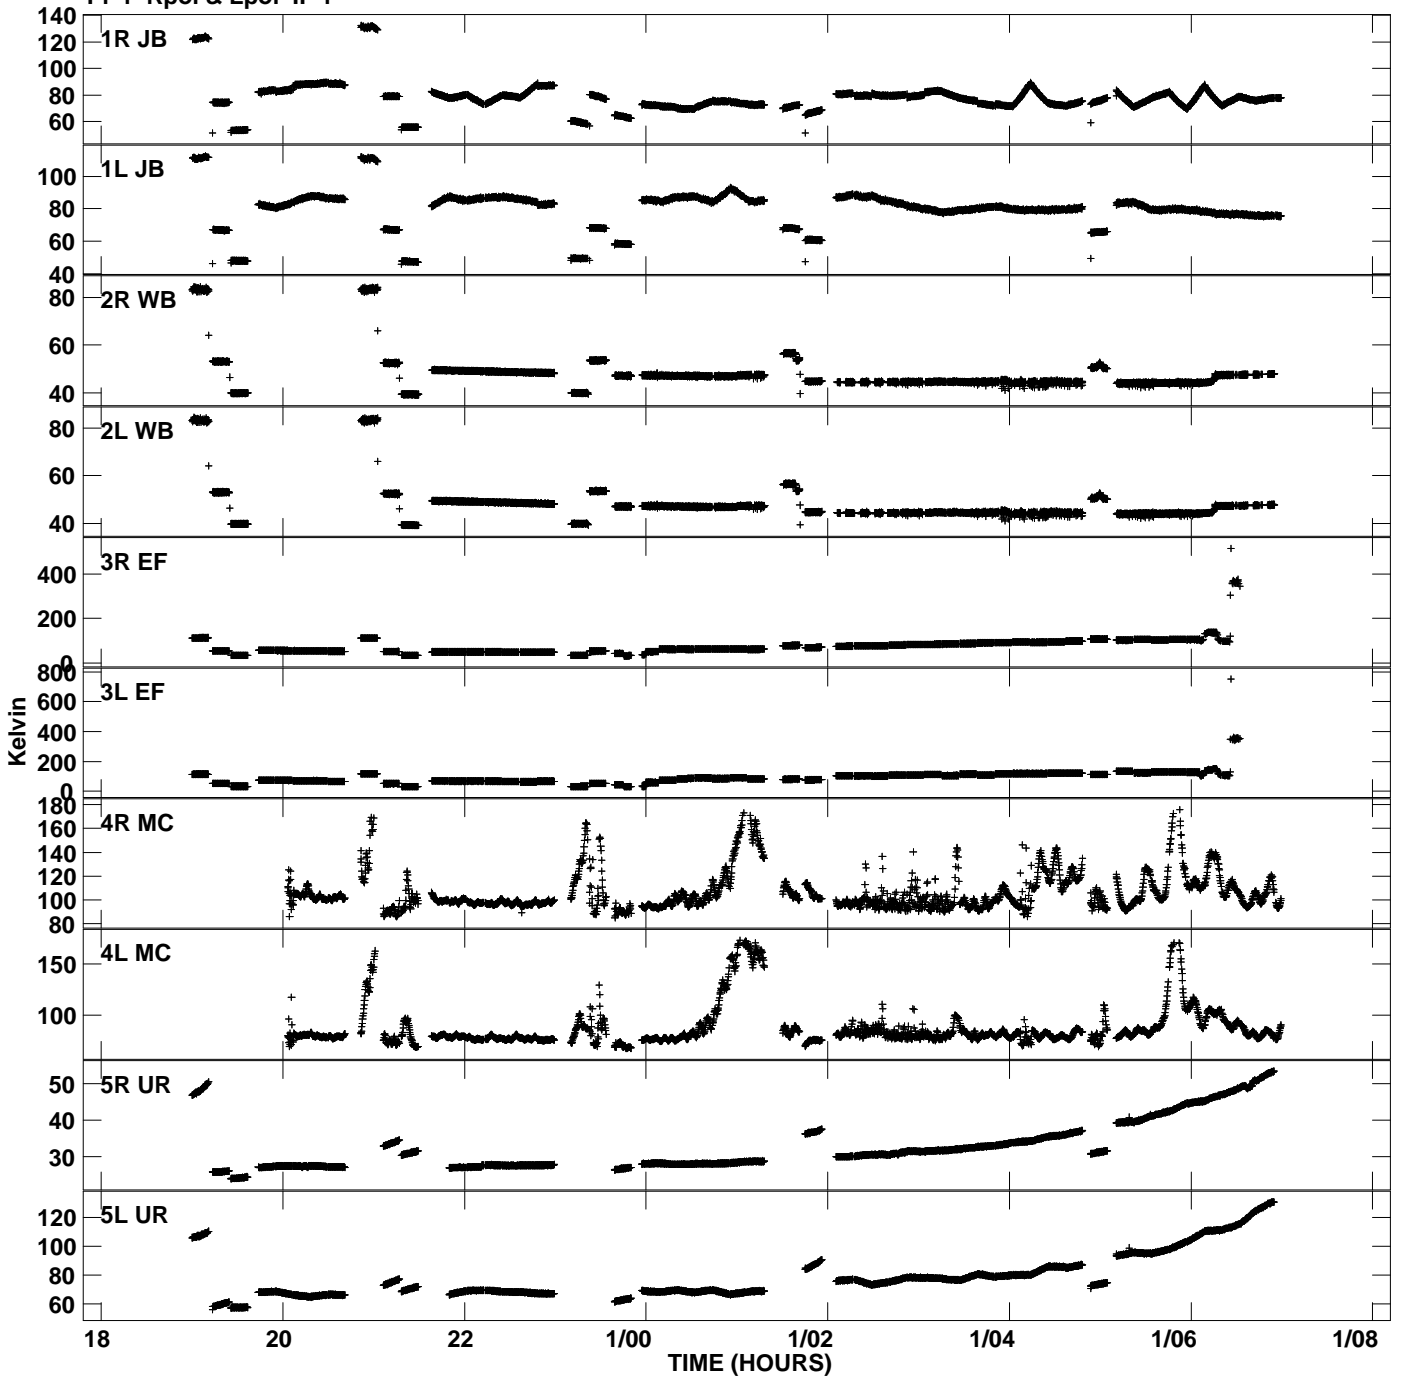

Plot file version 1 created 29-AUG-2006 08:26:54
Tsys vs UTC time for EA035C_1.UVDATA.1
TY 1 Rpol & Lpol IF 1

Plot file version 2 created 29-AUG-2006 08:26:54
Tsys vs UTC time for EA035C_1.UVDATA.1
TY 1 Rpol & Lpol IF 1