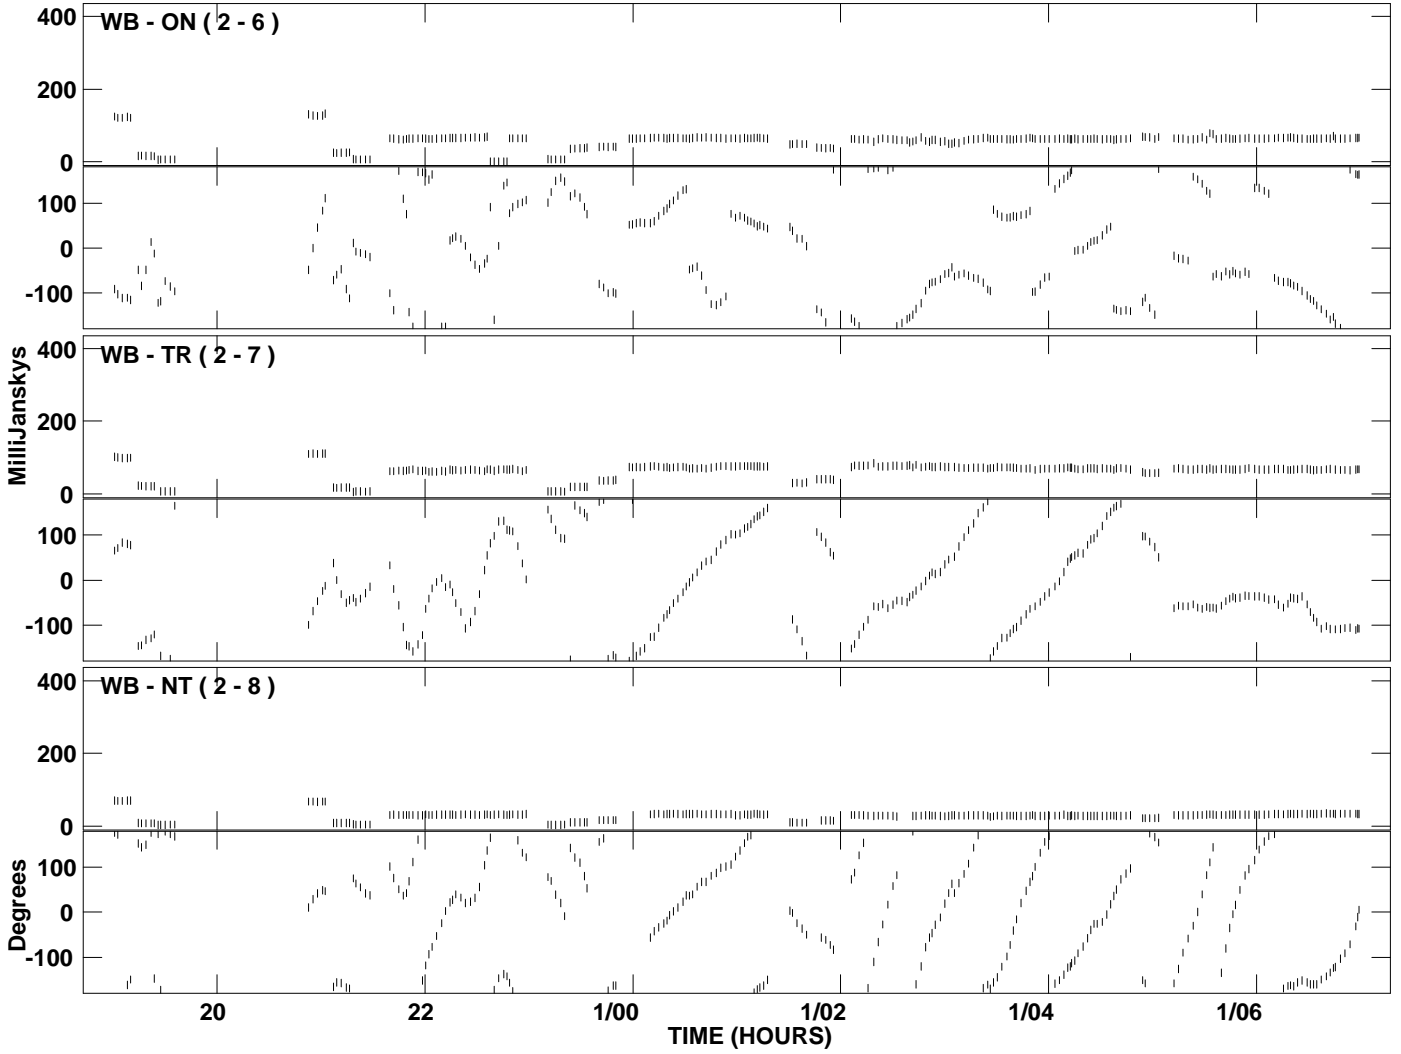

PLot file version 1 created 29-AUG-2006 07:59:00
Amplitude andPhase vs Time for EA035C 1.UVDATA.1 Vect aver.
IF 1 CHAN 1 - 512 STK LL

PLot file version 2 created 29-AUG-2006 07:59:00
Amplitude andPhase vs Time for EA035C 1.UVDATA.1 Vect aver.
IF 1 CHAN 1 - 512 STK LL

PLot file version 3 created 29-AUG-2006 08:01:31
Amplitude andPhase vs Time for EA035C 1.UVDATA.1 Vect aver.
IF 1 CHAN 1 - 512 STK RR

PLot file version 4 created 29-AUG-2006 08:01:31
Amplitude andPhase vs Time for EA035C 1.UVDATA.1 Vect aver.
IF 1 CHAN 1 - 512 STK RR