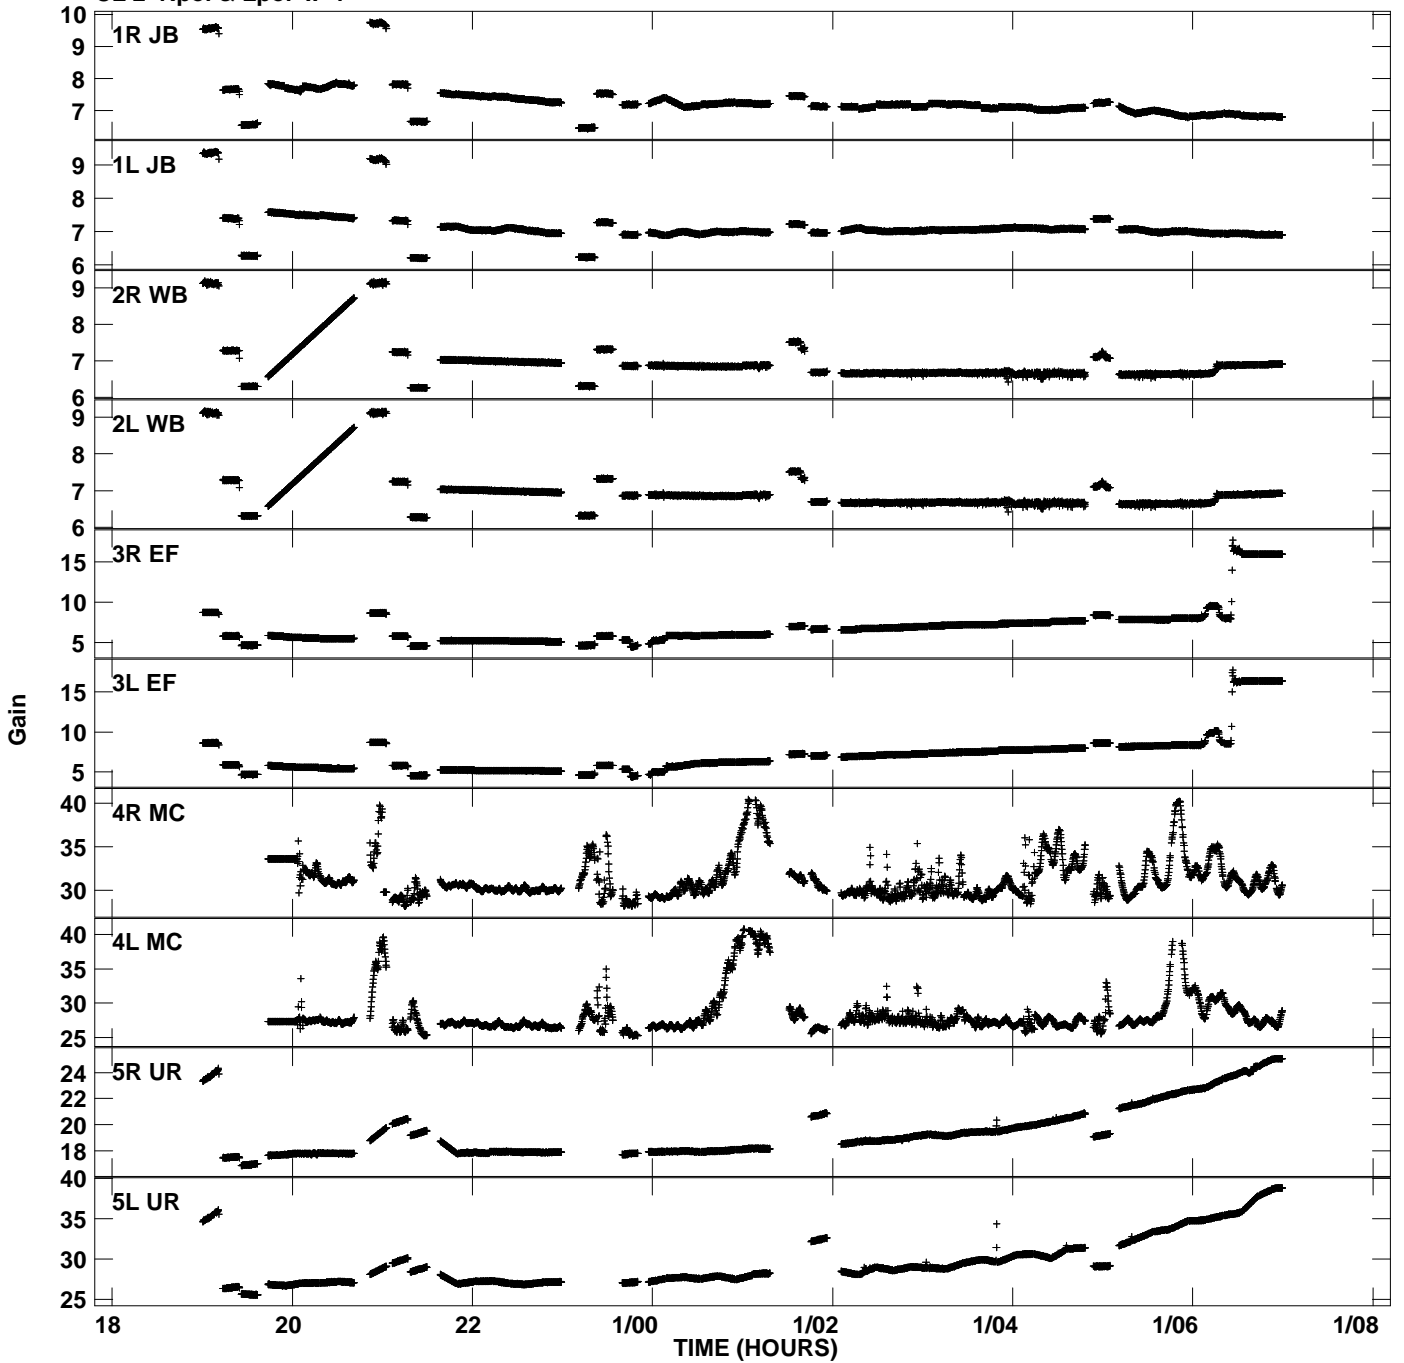

Plot file version 1 created 29-AUG-2006 11:26:01  
Gain amp vs UTC time for EA035C\_2.UVDATA.1  
CL 2 Rpol & Lpol IF 1

Plot file version 2 created 29-AUG-2006 11:26:01  
Gain amp vs UTC time for EA035C\_2.UVDATA.1  
CL 2 Rpol & Lpol IF 1