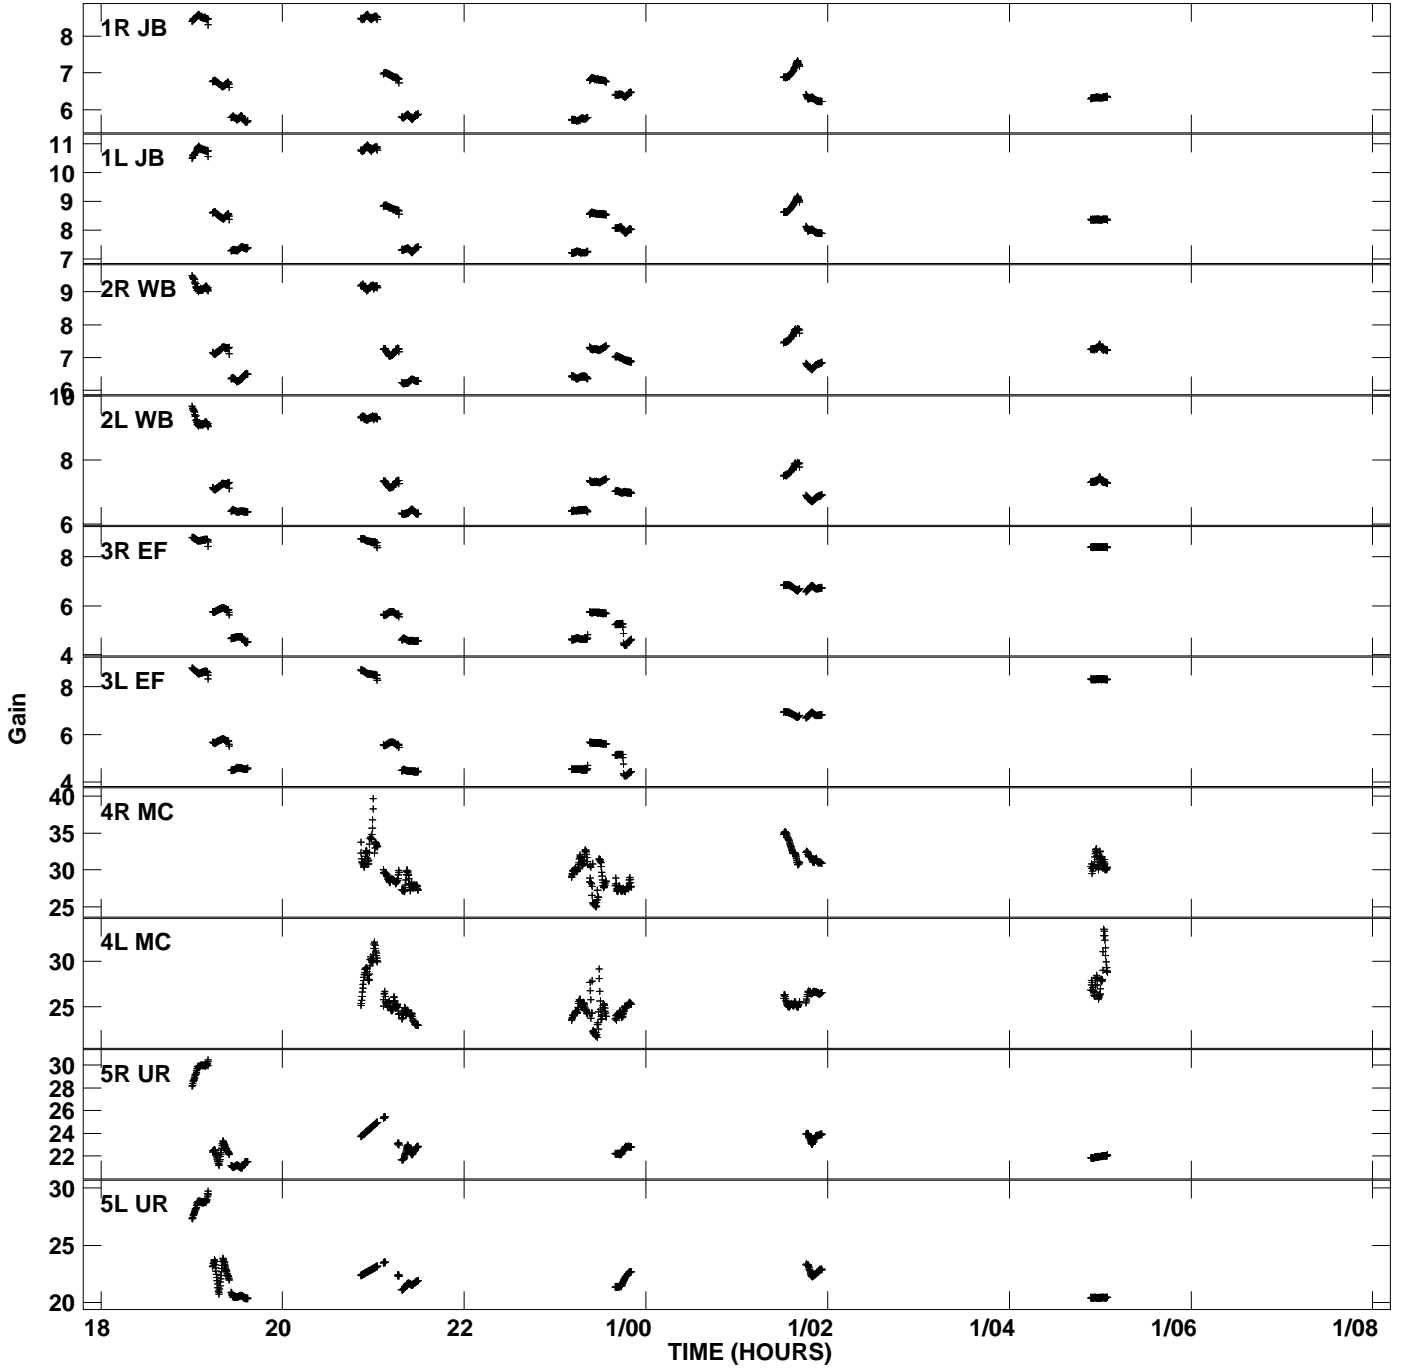

Plot file version 1 created 29-AUG-2006 13:55:10
Gain amp vs UTC time for EA035C_2.TMP.1
CL 4 Rpol & Lpol IF 1

Plot file version 2 created 29-AUG-2006 13:55:10
Gain amp vs UTC time for EA035C_2.TMP.1
CL 4 Rpol & Lpol IF 1