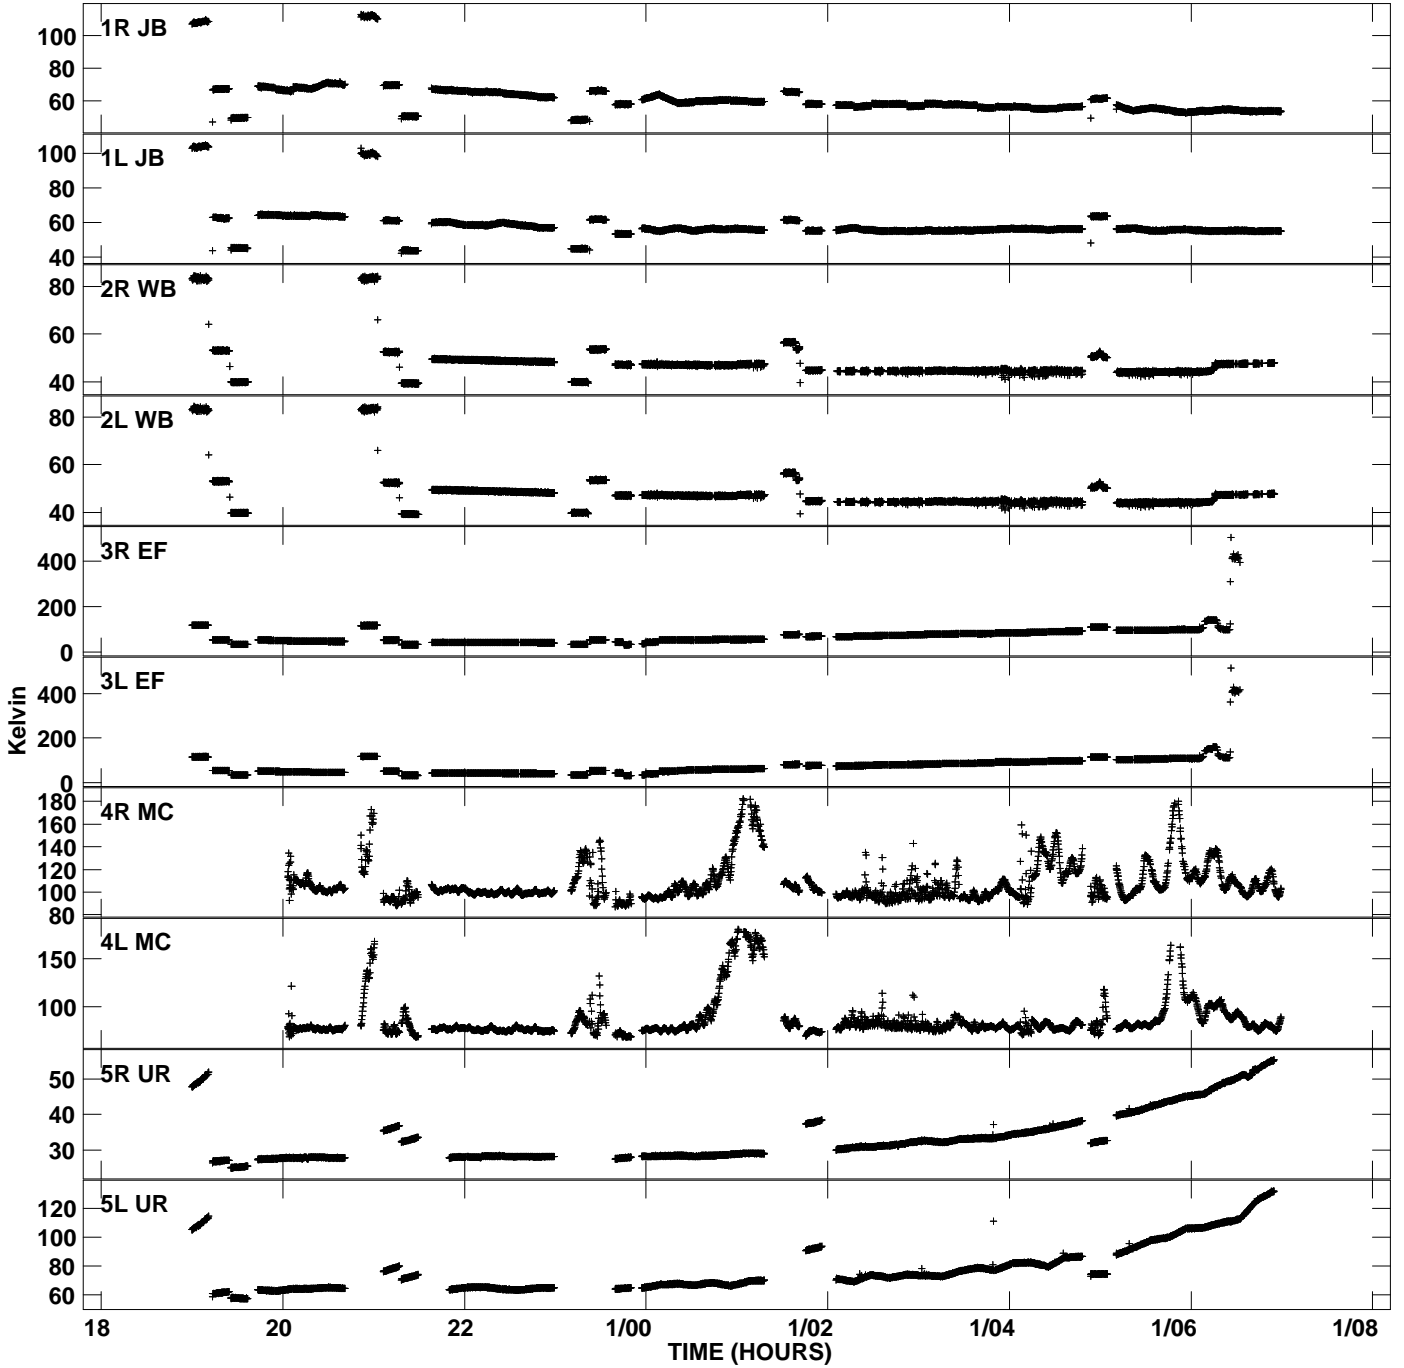

Plot file version 1 created 29-AUG-2006 11:25:52
Tsyst vs UTC time for EA035C_2.UVDATA.1
TY 1 Rpol & Lpol IF 1

Plot file version 2 created 29-AUG-2006 11:25:52
Tsys vs UTC time for EA035C_2.UVDATA.1
TY 1 Rpol & Lpol IF 1