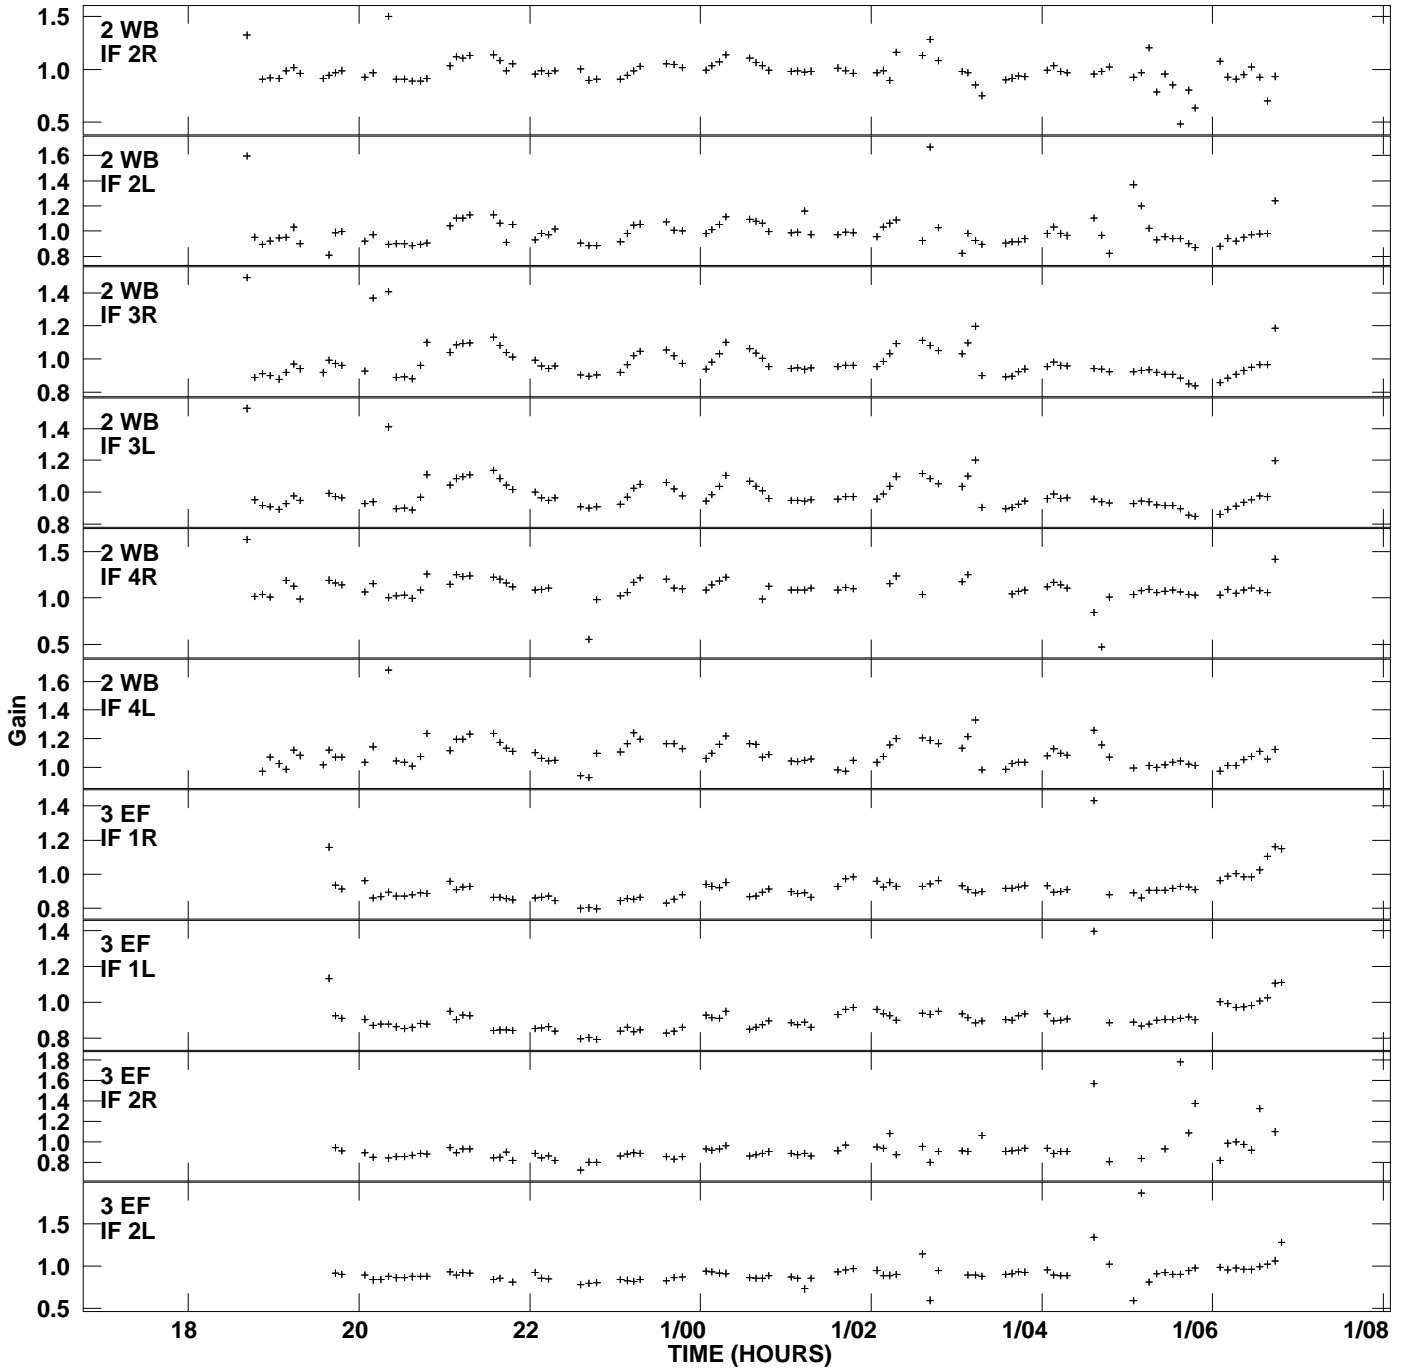

Plot file version 1 created 26-JUN-2007 00:26:51
Gain amp vs UTC time for 3C274.MULTI.1
SN 2 Rpol & Lpol IF 1 - 4

Plot file version 2 created 26-JUN-2007 00:26:51
Gain amp vs UTC time for 3C274.MULTI.1
SN 2 Rpol & Lpol IF 1 - 4

Plot file version 3 created 26-JUN-2007 00:26:51
Gain amp vs UTC time for 3C274.MULTI.1
SN 2 Rpol & Lpol IF 1 - 4

Plot file version 4 created 26-JUN-2007 00:26:51
Gain amp vs UTC time for 3C274.MULTI.1
SN 2 Rpol & Lpol IF 1 - 4

Plot file version 5 created 26-JUN-2007 00:26:51
Gain amp vs UTC time for 3C274.MULTI.1
SN 2 Rpol & Lpol IF 1 - 4

Plot file version 6 created 26-JUN-2007 00:26:51
Gain amp vs UTC time for 3C274.MULTI.1
SN 2 Rpol & Lpol IF 1 - 4

Plot file version 7 created 26-JUN-2007 00:26:51
Gain amp vs UTC time for 3C274.MULTI.1
SN 2 Rpol & Lpol IF 1 - 4