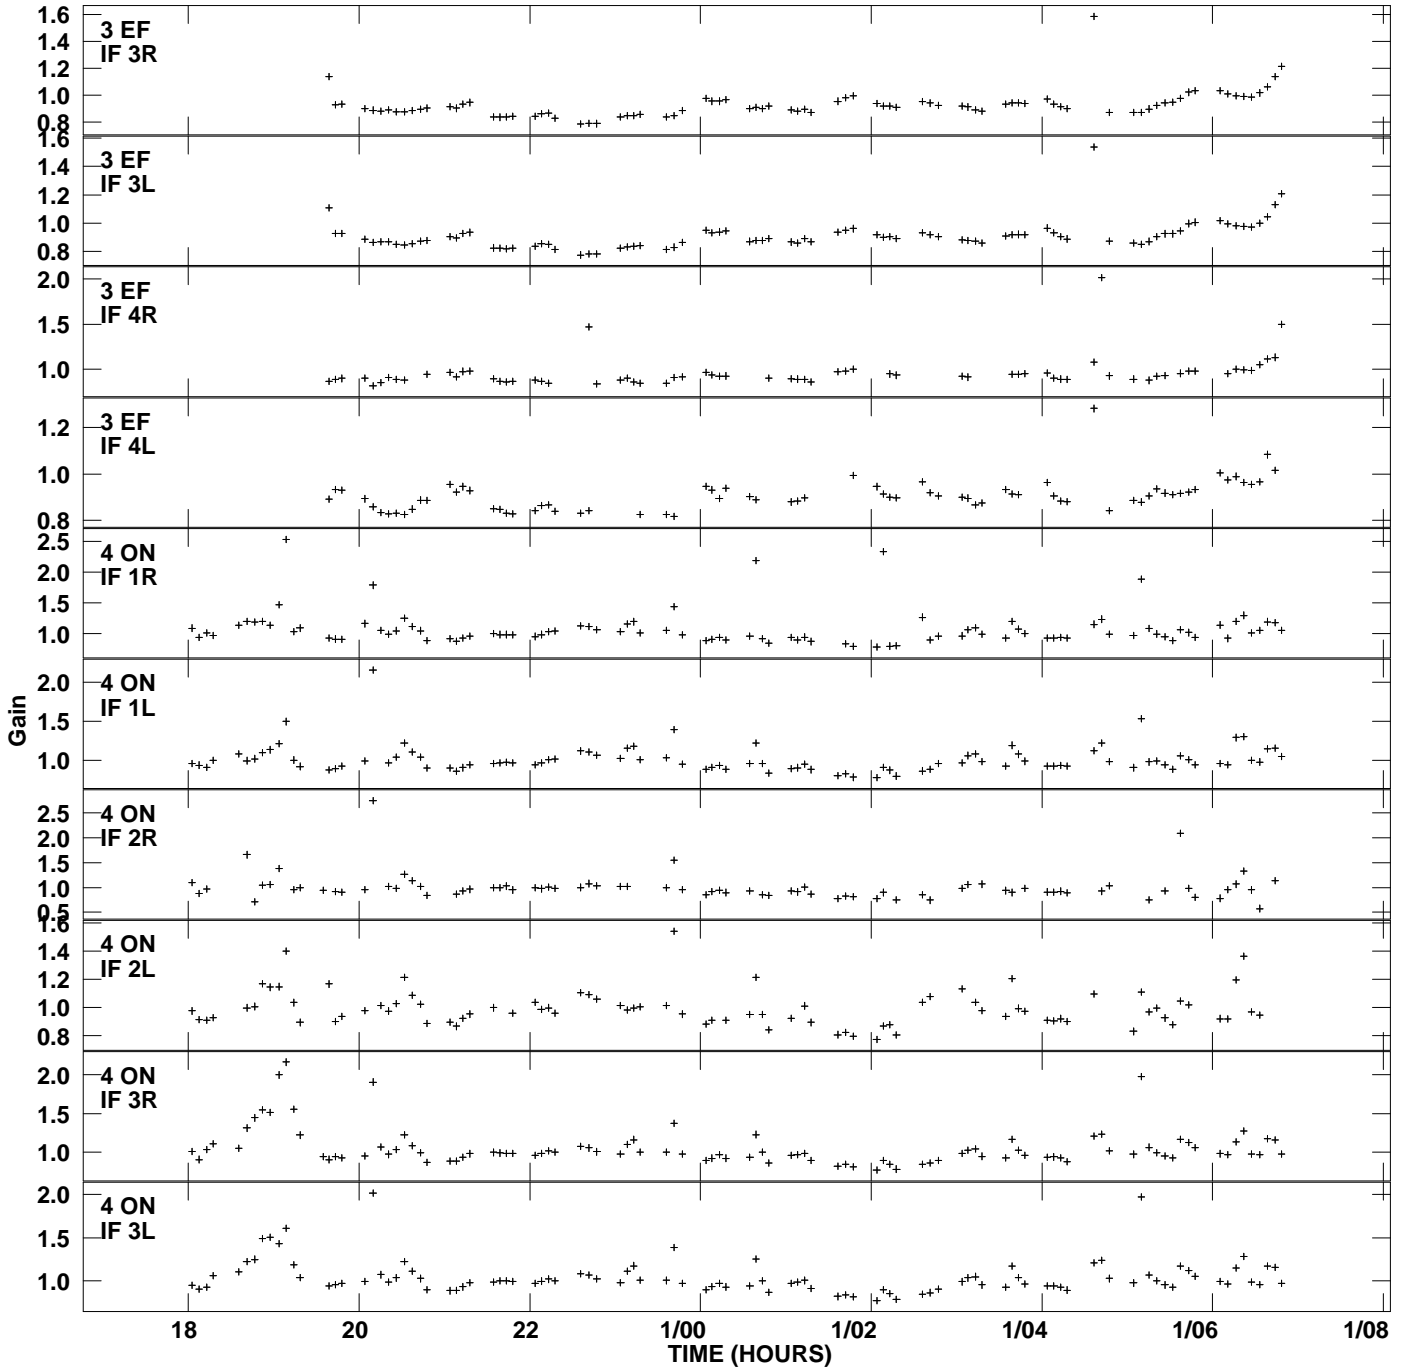

Plot file version 1 created 26-JUN-2007 00:26:51
Gain amp vs UTC time for 3C274.MULTI.1
SN 2 Rpol & Lpol IF 1 - 4

Plot file version 2 created 26-JUN-2007 00:26:51
Gain amp vs UTC time for 3C274.MULTI.1
SN 2 Rpol & Lpol IF 1 - 4

Plot file version 3 created 26-JUN-2007 00:26:51
Gain amp vs UTC time for 3C274.MULTI.1
SN 2 Rpol & Lpol IF 1 - 4

Plot file version 4 created 26-JUN-2007 00:26:51
Gain amp vs UTC time for 3C274.MULTI.1
SN 2 Rpol & Lpol IF 1 - 4

Plot file version 5 created 26-JUN-2007 00:26:51
Gain amp vs UTC time for 3C274.MULTI.1
SN 2 Rpol & Lpol IF 1 - 4

Plot file version 6 created 26-JUN-2007 00:26:51
Gain amp vs UTC time for 3C274.MULTI.1
SN 2 Rpol & Lpol IF 1 - 4

Plot file version 7 created 26-JUN-2007 00:26:51
Gain amp vs UTC time for 3C274.MULTI.1
SN 2 Rpol & Lpol IF 1 - 4