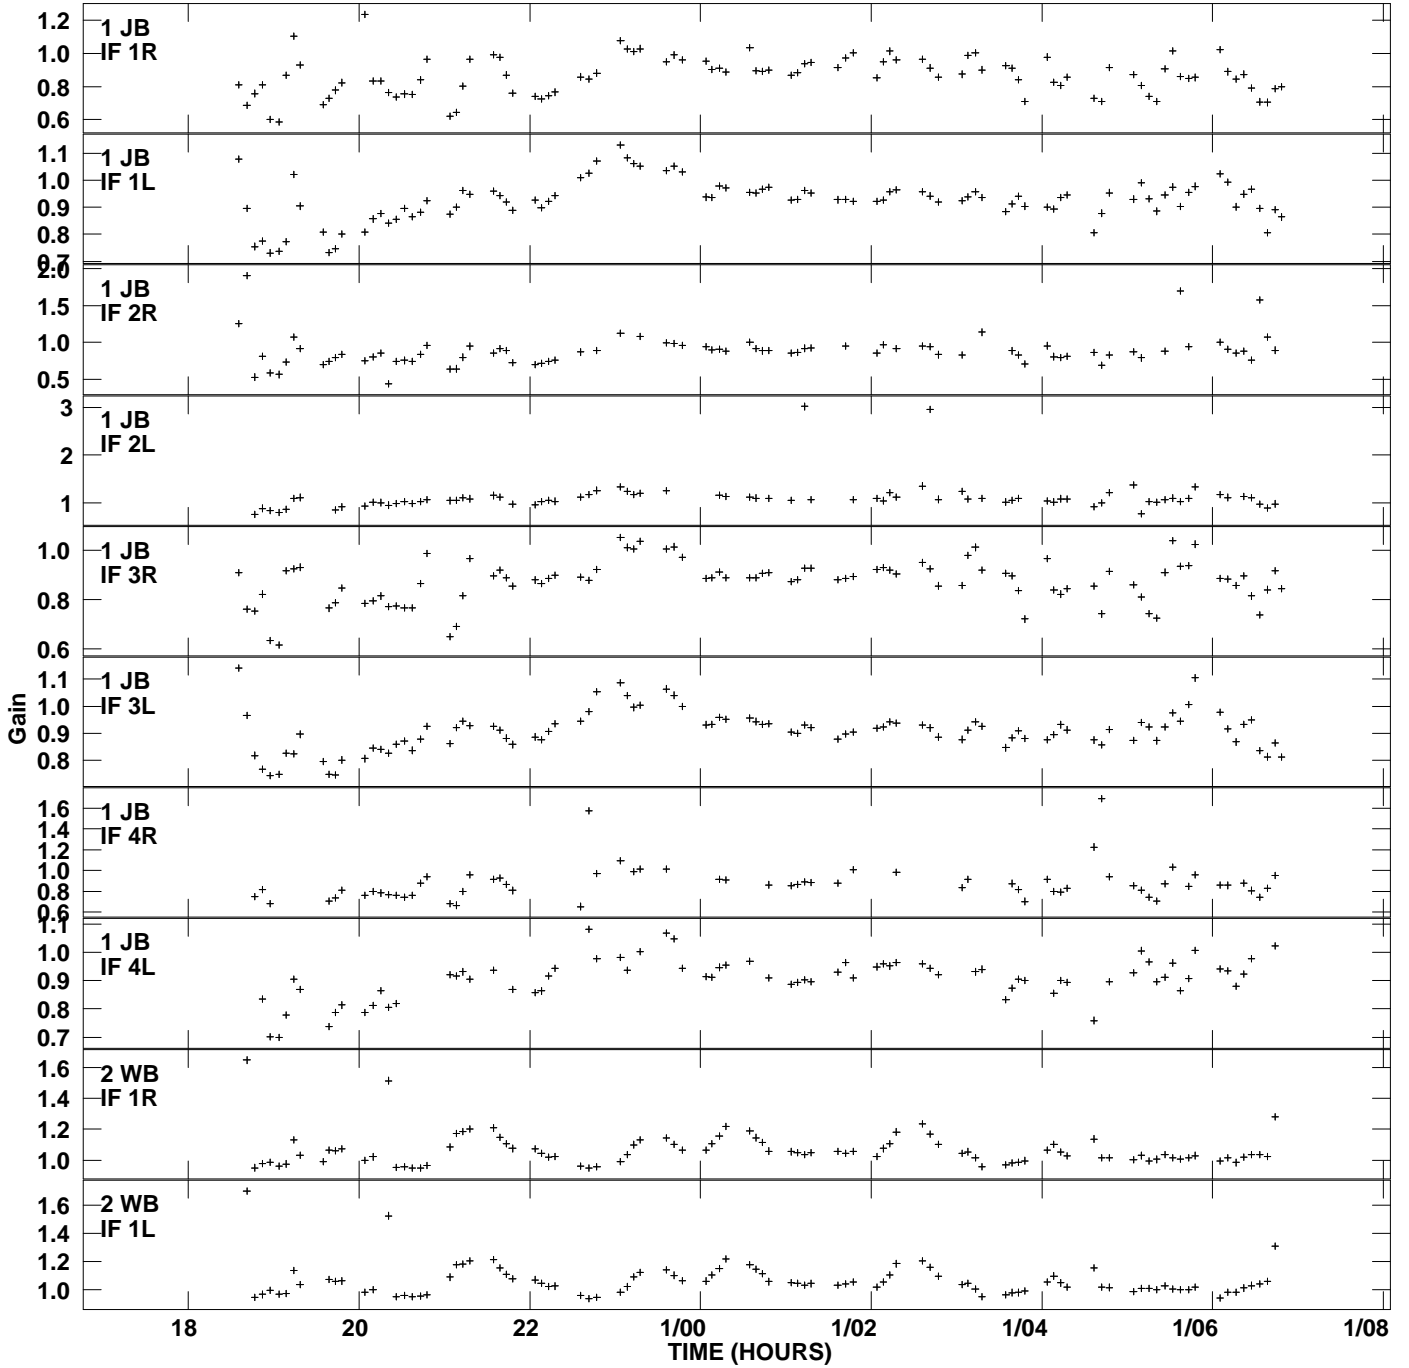

Plot file version 1 created 26-JUN-2007 00:26:51
Gain amp vs UTC time for 3C274.MULTI.1
SN 2 Rpol & Lpol IF 1 - 4

Plot file version 2 created 26-JUN-2007 00:26:51
Gain amp vs UTC time for 3C274.MULTI.1
SN 2 Rpol & Lpol IF 1 - 4

Plot file version 3 created 26-JUN-2007 00:26:51
Gain amp vs UTC time for 3C274.MULTI.1
SN 2 Rpol & Lpol IF 1 - 4

Plot file version 4 created 26-JUN-2007 00:26:51
Gain amp vs UTC time for 3C274.MULTI.1
SN 2 Rpol & Lpol IF 1 - 4

Plot file version 5 created 26-JUN-2007 00:26:51
Gain amp vs UTC time for 3C274.MULTI.1
SN 2 Rpol & Lpol IF 1 - 4

Plot file version 6 created 26-JUN-2007 00:26:51
Gain amp vs UTC time for 3C274.MULTI.1
SN 2 Rpol & Lpol IF 1 - 4

Plot file version 7 created 26-JUN-2007 00:26:51
Gain amp vs UTC time for 3C274.MULTI.1
SN 2 Rpol & Lpol IF 1 - 4