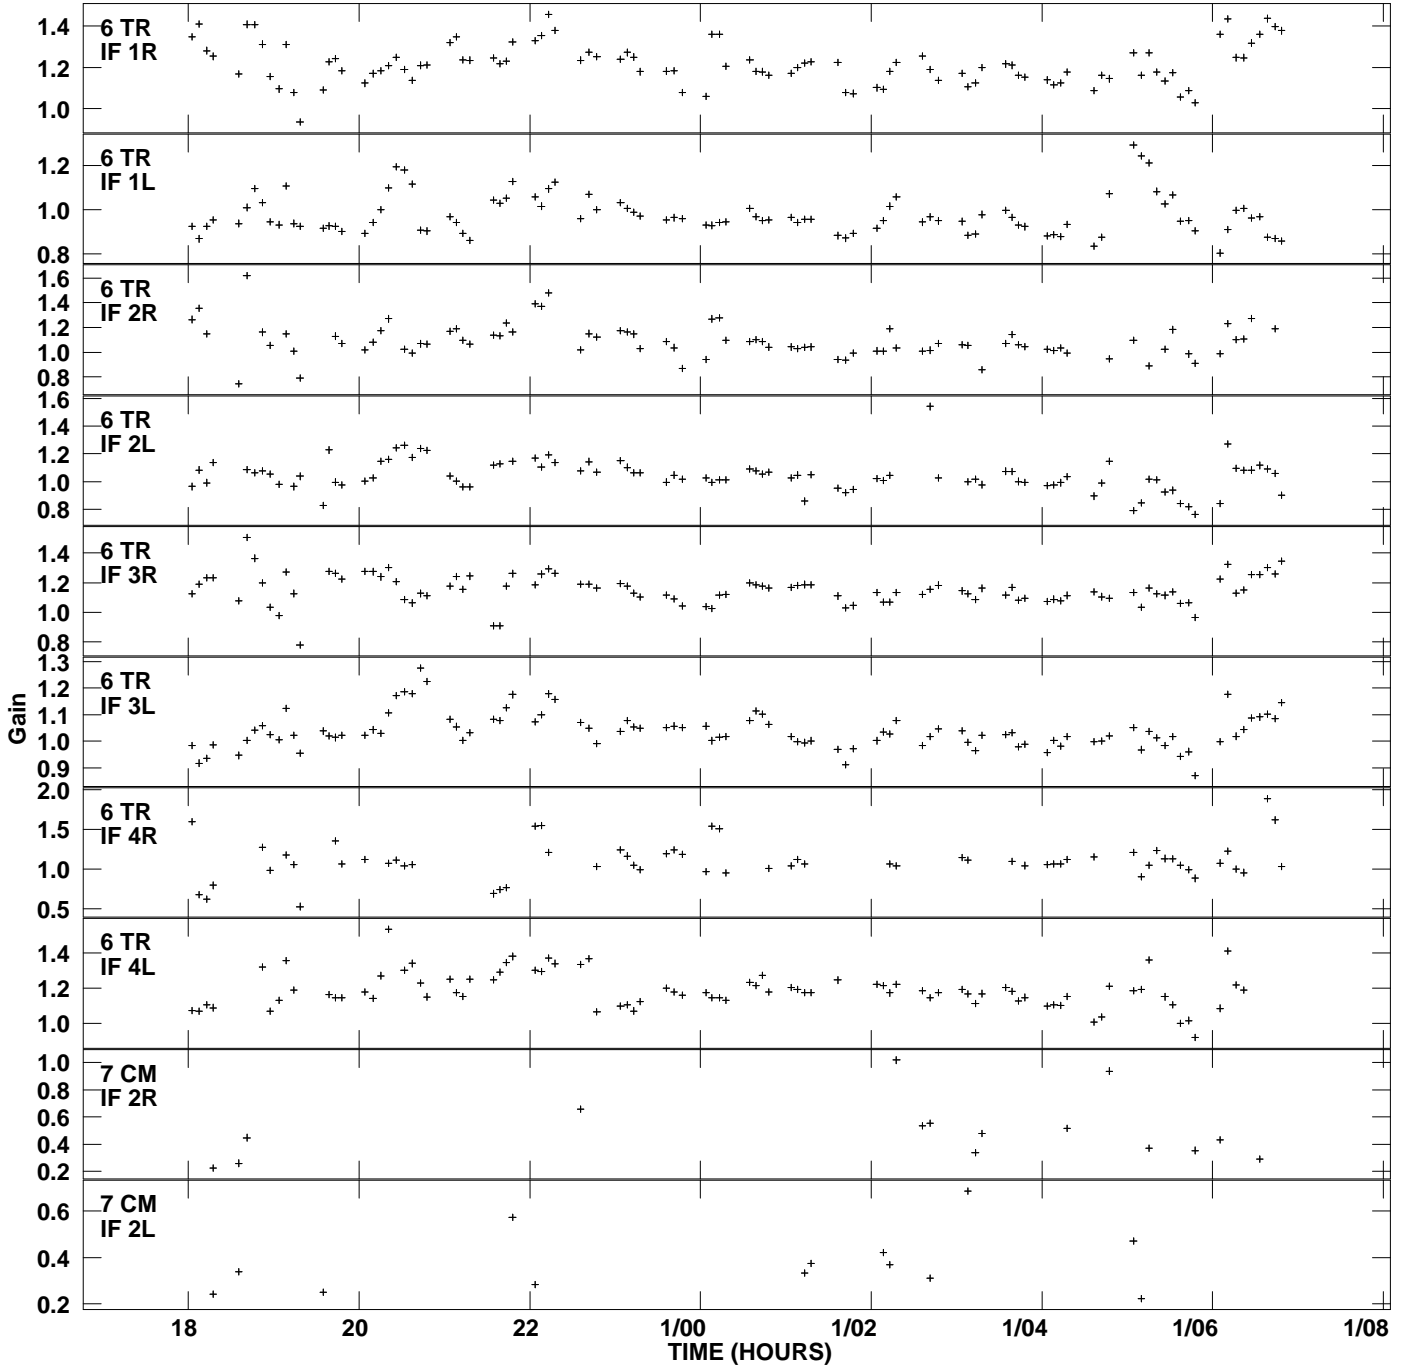

Plot file version 1 created 26-JUN-2007 00:26:51
Gain amp vs UTC time for 3C274.MULTI.1
SN 2 Rpol & Lpol IF 1 - 4

Plot file version 2 created 26-JUN-2007 00:26:51
Gain amp vs UTC time for 3C274.MULTI.1
SN 2 Rpol & Lpol IF 1 - 4

Plot file version 3 created 26-JUN-2007 00:26:51
Gain amp vs UTC time for 3C274.MULTI.1
SN 2 Rpol & Lpol IF 1 - 4

Plot file version 4 created 26-JUN-2007 00:26:51
Gain amp vs UTC time for 3C274.MULTI.1
SN 2 Rpol & Lpol IF 1 - 4

Plot file version 5 created 26-JUN-2007 00:26:51
Gain amp vs UTC time for 3C274.MULTI.1
SN 2 Rpol & Lpol IF 1 - 4

Plot file version 6 created 26-JUN-2007 00:26:51
Gain amp vs UTC time for 3C274.MULTI.1
SN 2 Rpol & Lpol IF 1 - 4

Plot file version 7 created 26-JUN-2007 00:26:51
Gain amp vs UTC time for 3C274.MULTI.1
SN 2 Rpol & Lpol IF 1 - 4