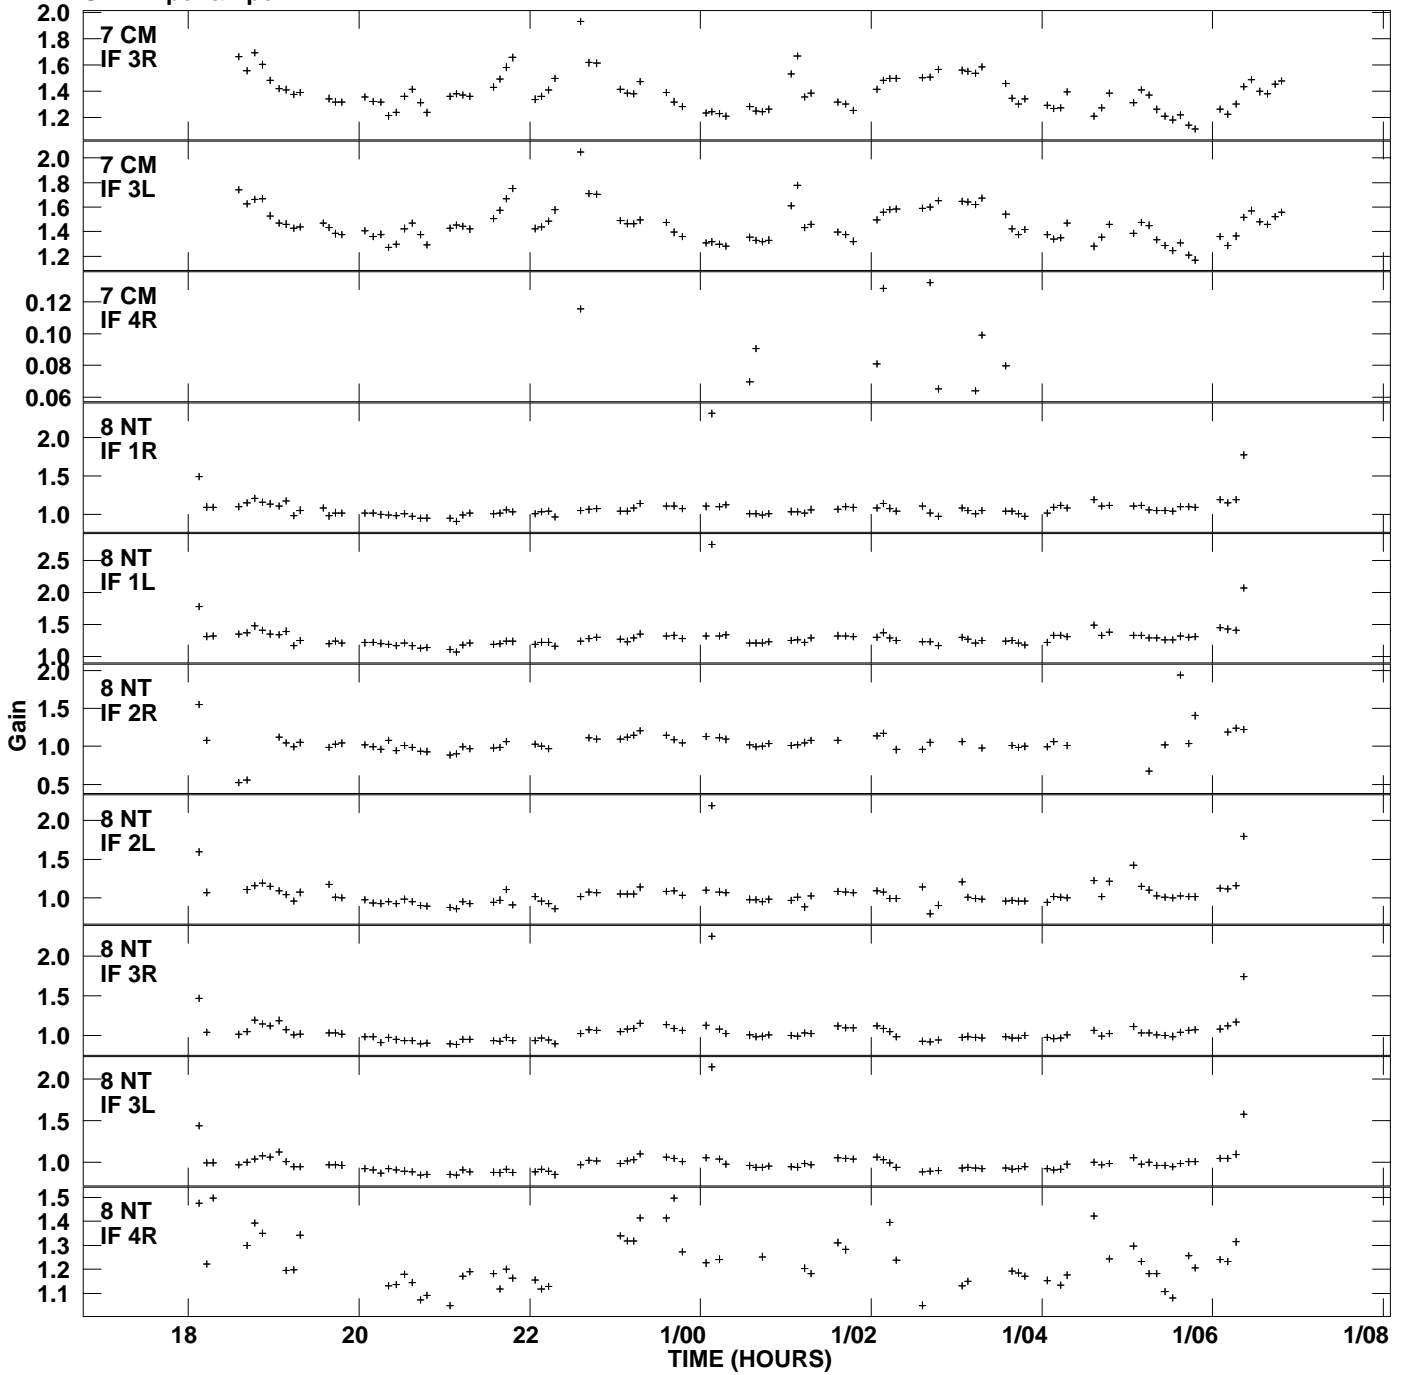

Plot file version 1 created 26-JUN-2007 00:26:51
Gain amp vs UTC time for 3C274.MULTI.1
SN 2 Rpol & Lpol IF 1 - 4

Plot file version 2 created 26-JUN-2007 00:26:51
Gain amp vs UTC time for 3C274.MULTI.1
SN 2 Rpol & Lpol IF 1 - 4

Plot file version 3 created 26-JUN-2007 00:26:51
Gain amp vs UTC time for 3C274.MULTI.1
SN 2 Rpol & Lpol IF 1 - 4

Plot file version 4 created 26-JUN-2007 00:26:51
Gain amp vs UTC time for 3C274.MULTI.1
SN 2 Rpol & Lpol IF 1 - 4

Plot file version 5 created 26-JUN-2007 00:26:51
Gain amp vs UTC time for 3C274.MULTI.1
SN 2 Rpol & Lpol IF 1 - 4

Plot file version 6 created 26-JUN-2007 00:26:51
Gain amp vs UTC time for 3C274.MULTI.1
SN 2 Rpol & Lpol IF 1 - 4

Plot file version 7 created 26-JUN-2007 00:26:51
Gain amp vs UTC time for 3C274.MULTI.1
SN 2 Rpol & Lpol IF 1 - 4