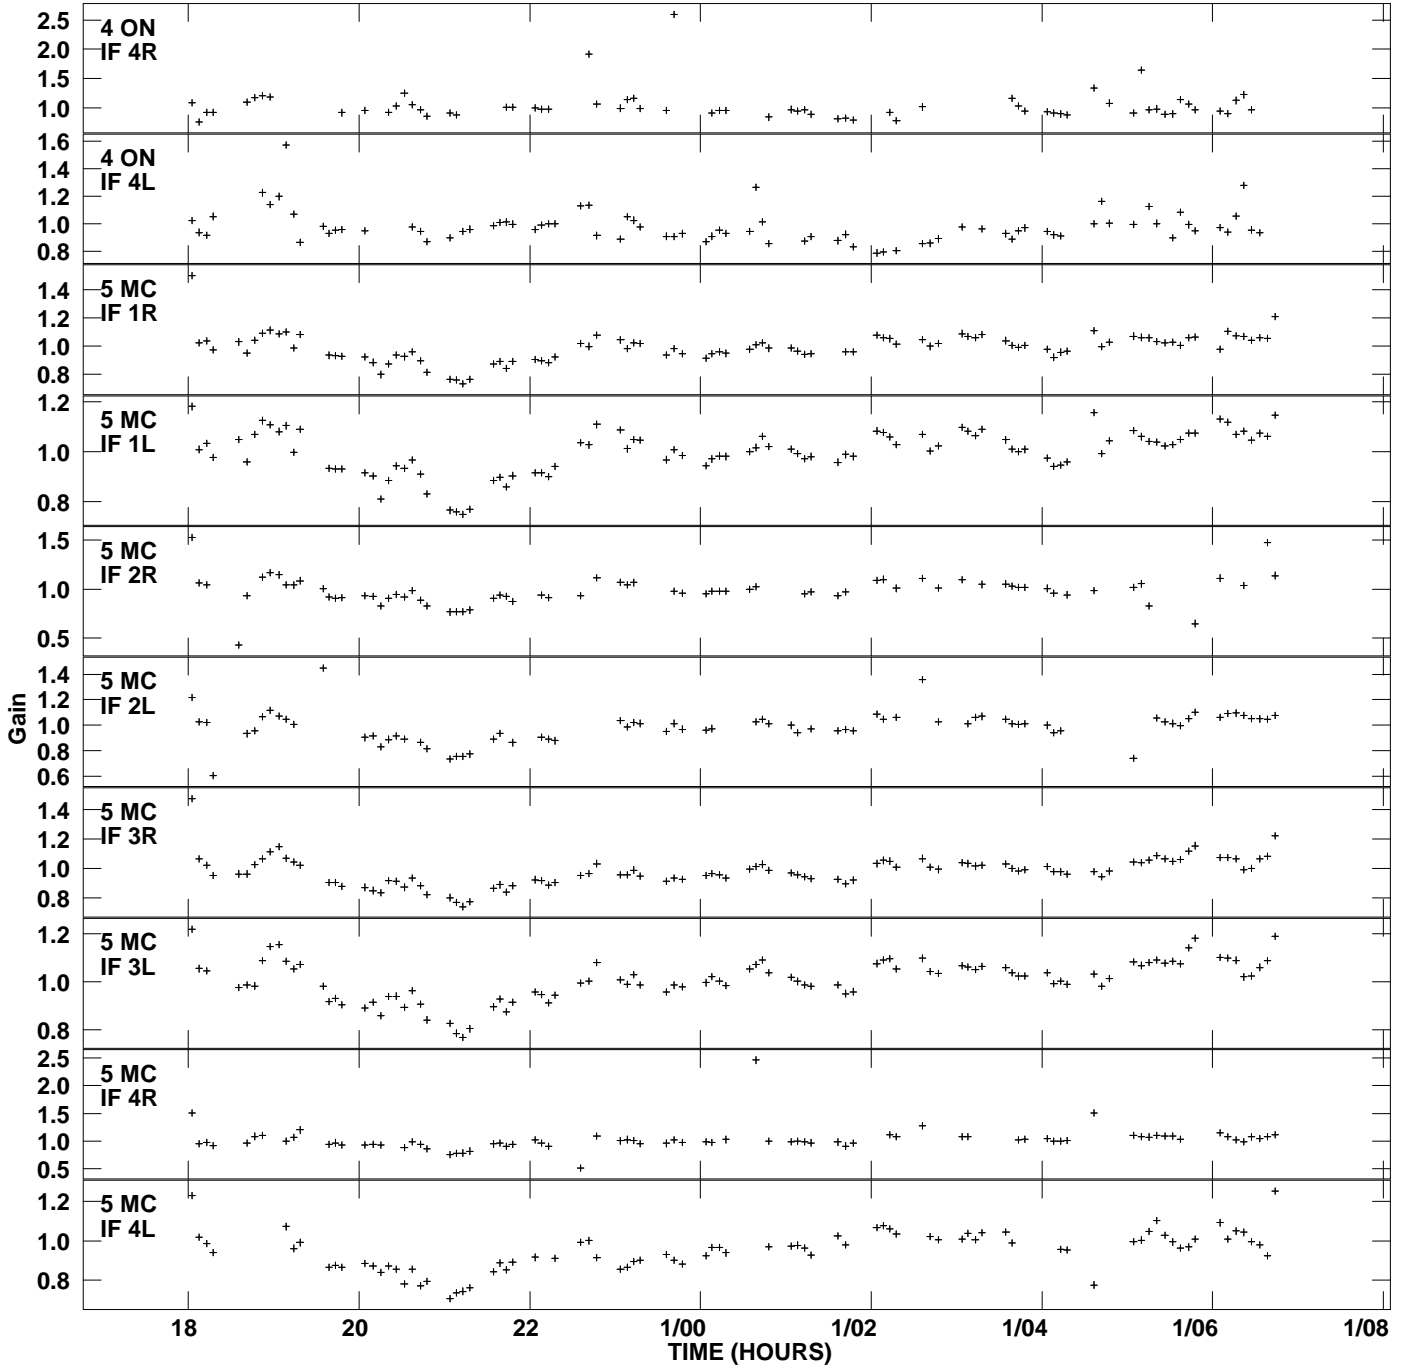

Plot file version 1 created 26-JUN-2007 00:26:51
Gain amp vs UTC time for 3C274.MULTI.1
SN 2 Rpol & Lpol IF 1 - 4

Plot file version 2 created 26-JUN-2007 00:26:51
Gain amp vs UTC time for 3C274.MULTI.1
SN 2 Rpol & Lpol IF 1 - 4

Plot file version 3 created 26-JUN-2007 00:26:51
Gain amp vs UTC time for 3C274.MULTI.1
SN 2 Rpol & Lpol IF 1 - 4

Plot file version 4 created 26-JUN-2007 00:26:51
Gain amp vs UTC time for 3C274.MULTI.1
SN 2 Rpol & Lpol IF 1 - 4

Plot file version 5 created 26-JUN-2007 00:26:51
Gain amp vs UTC time for 3C274.MULTI.1
SN 2 Rpol & Lpol IF 1 - 4

Plot file version 6 created 26-JUN-2007 00:26:51
Gain amp vs UTC time for 3C274.MULTI.1
SN 2 Rpol & Lpol IF 1 - 4

Plot file version 7 created 26-JUN-2007 00:26:51
Gain amp vs UTC time for 3C274.MULTI.1
SN 2 Rpol & Lpol IF 1 - 4