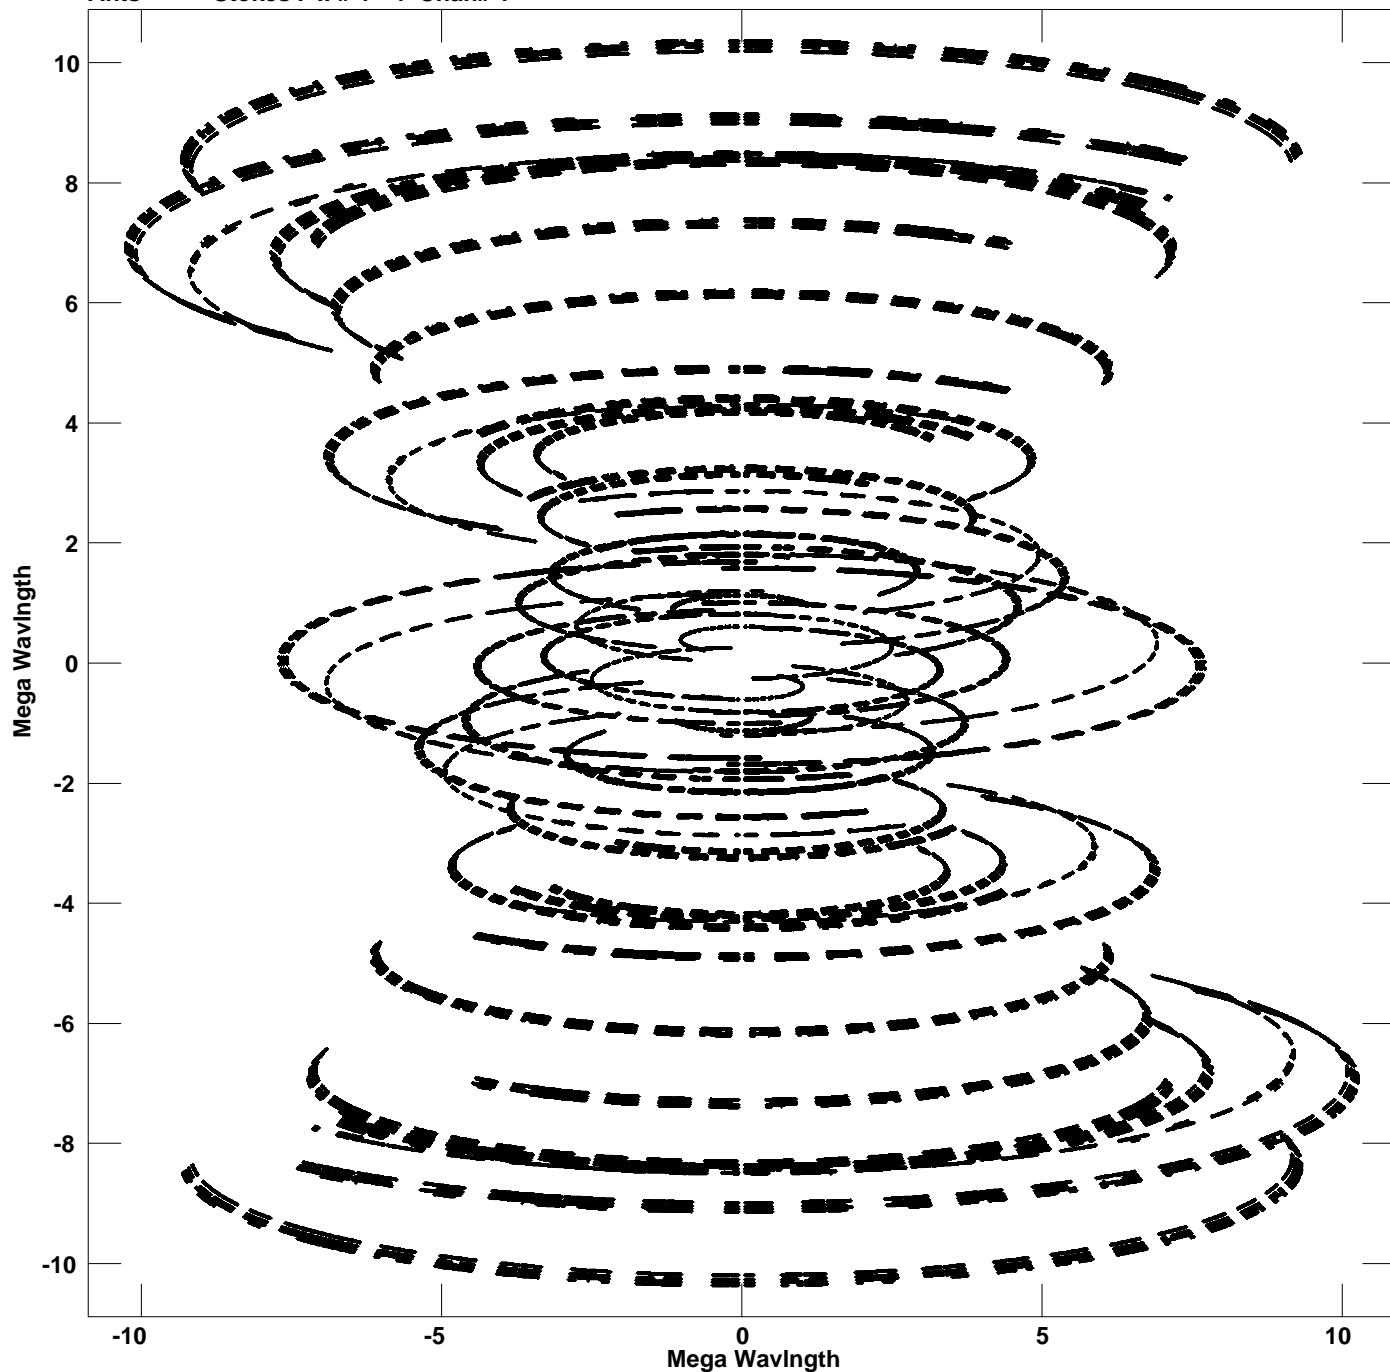

Plot file version 1 created 26-JUN-2007 00:29:44  
V vs U for 3C274.MULTI.1 Source:3C274  
Ants \* - \* Stokes I IF# 1 - 4 Chan# 1

Freq = 1.6380 GHz, Bw = 8.000 MHz