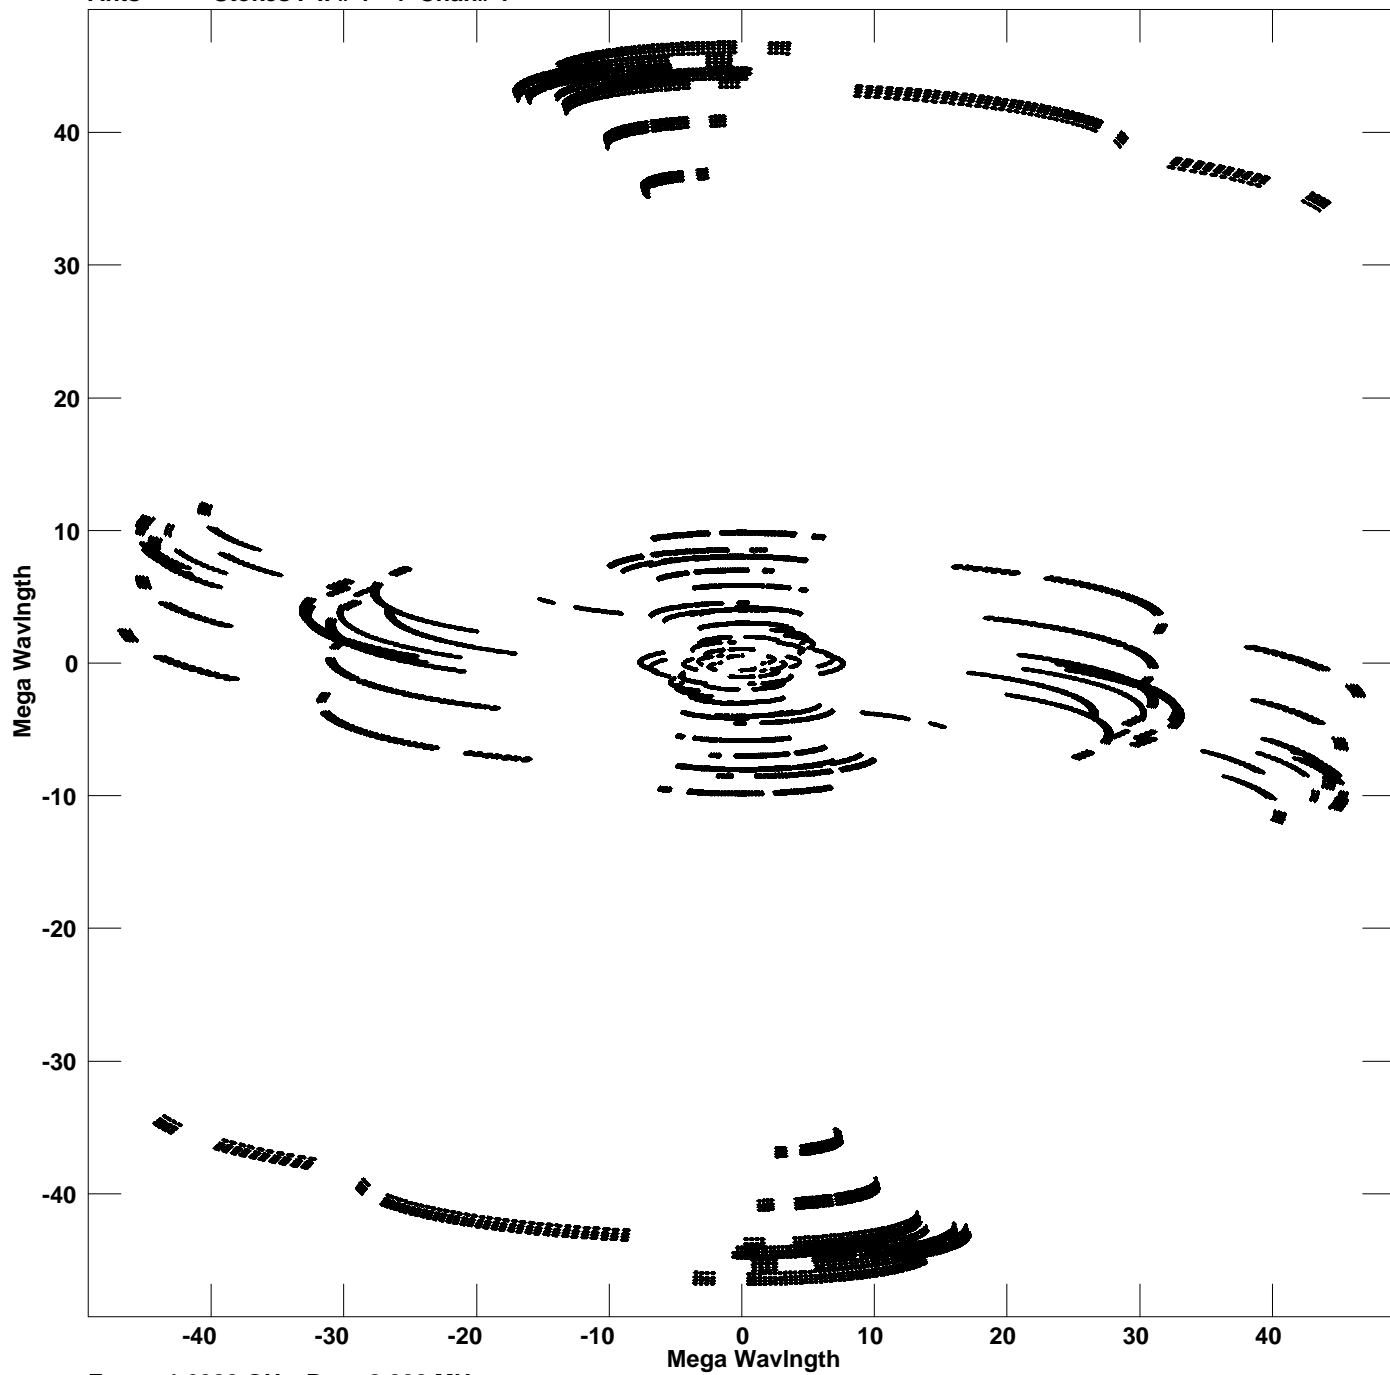

Plot file version 1 created 30-JUL-2007 18:12:32
V vs U for NGC7469.MULTI.1 Source:NGC7469
Ants * - * Stokes I IF# 1 - 4 Chan# 1

Freq = 1.6380 GHz, Bw = 8.000 MHz