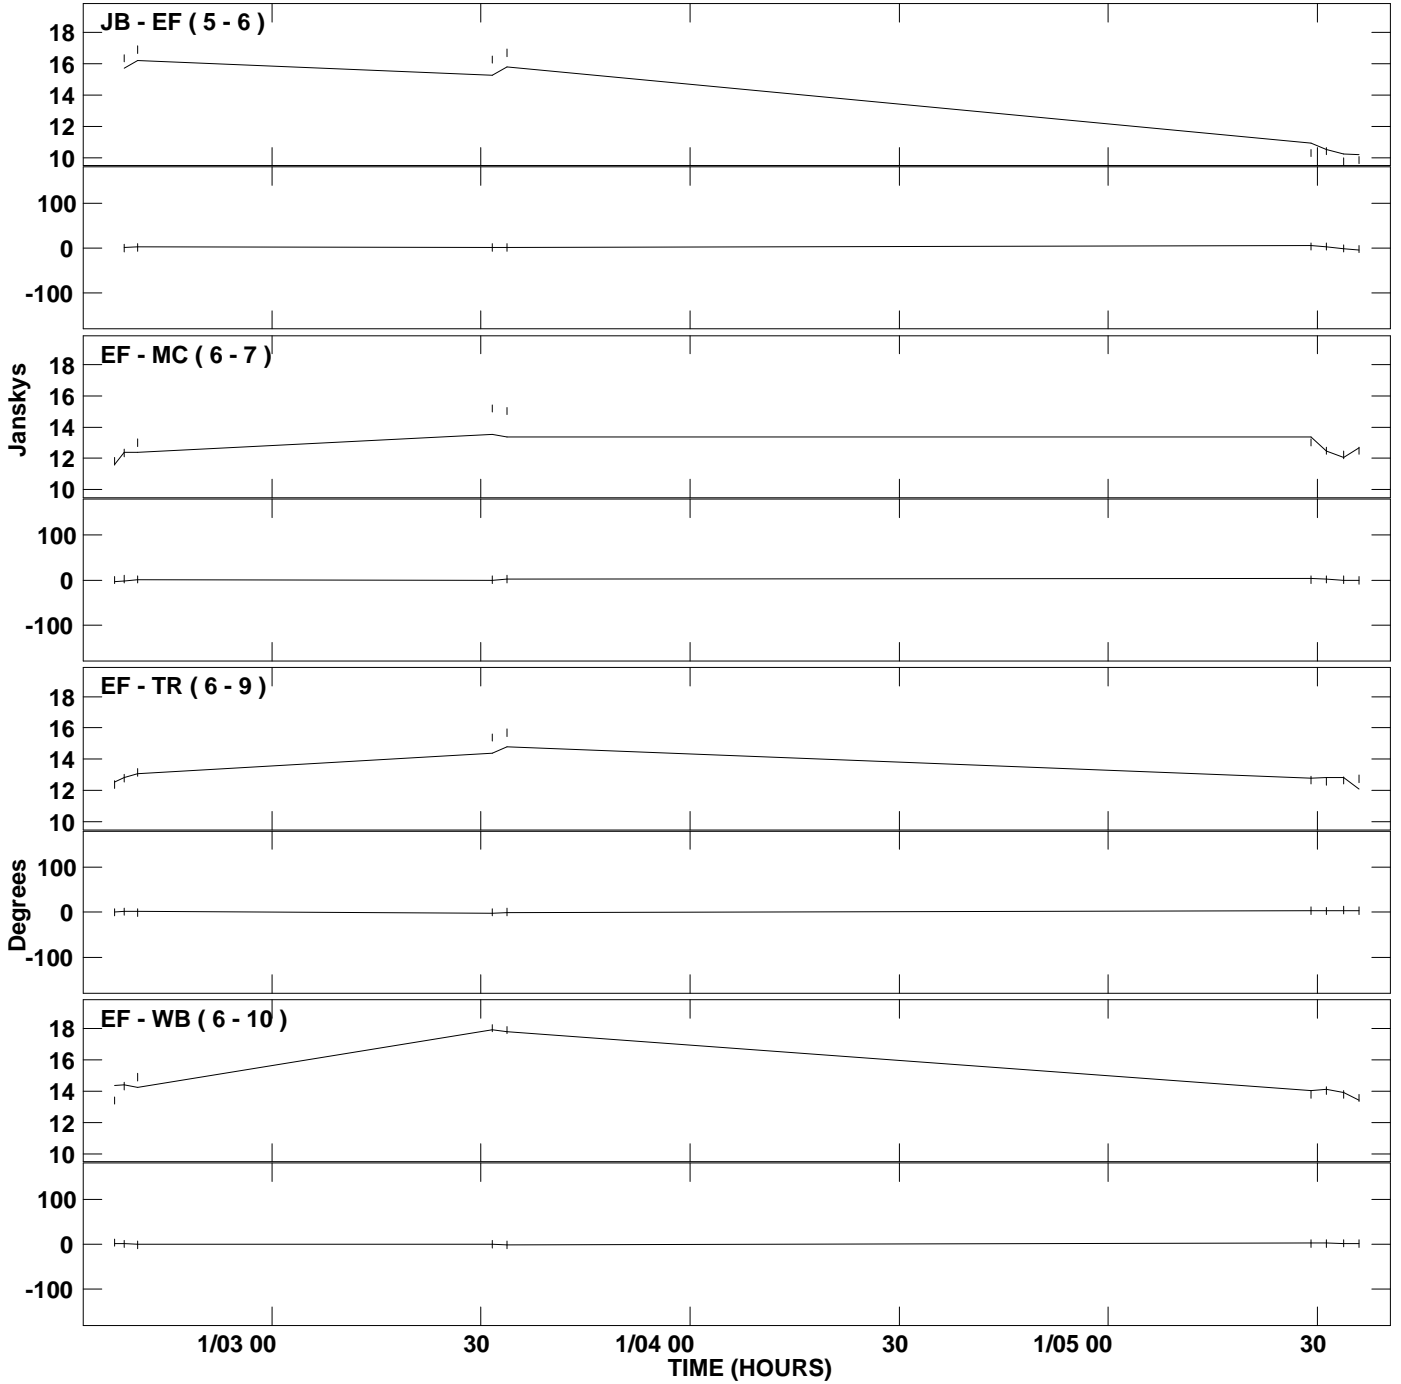

PLot file version 1 created 25-NOV-2008 16:18:25
Amplitude andPhase vs Time for 3C454.3.MULTI.1 Vect aver. CL # 3
IF 1 CHAN 1 STK LL of 3C454.3.ICL001.3

PLot file version 2 created 25-NOV-2008 16:18:25
Amplitude andPhase vs Time for 3C454.3.MULTI.1 Vect aver. CL # 3
IF 2 CHAN 1 STK LL of 3C454.3.ICL001.3

PLot file version 3 created 25-NOV-2008 16:18:25
Amplitude andPhase vs Time for 3C454.3.MULTI.1 Vect aver. CL # 3
IF 2 CHAN 1 STK LL of 3C454.3.ICL001.3

PLot file version 4 created 25-NOV-2008 16:18:25
Amplitude and Phase vs Time for 3C454.3.MULTI.1 Vect aver. CL # 3
IF 3 CHAN 1 STK LL of 3C454.3.ICL001.3

PLot file version 5 created 25-NOV-2008 16:18:26
Amplitude and Phase vs Time for 3C454.3.MULTI.1 Vect aver. CL # 3
IF 4 CHAN 1 STK LL of 3C454.3.ICL001.3