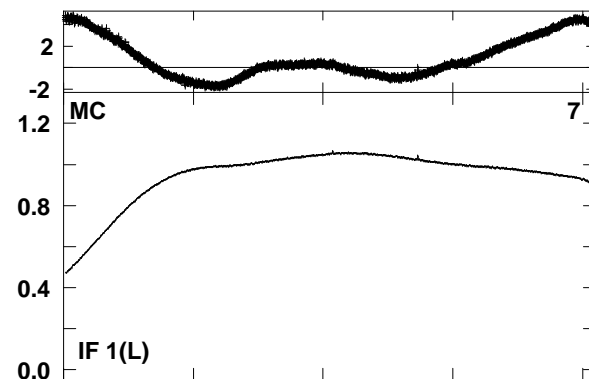

Plot file version 1 created 25-NOV-2008 17:26:27
EA038 2.UVAVG.1
Bandpass table # 1

Lower frame: BP ampl Top frame: BP phase
Bandpass table spectrum Antenna: *
Timerange: 00/00:00:01 to 999/00:00:00