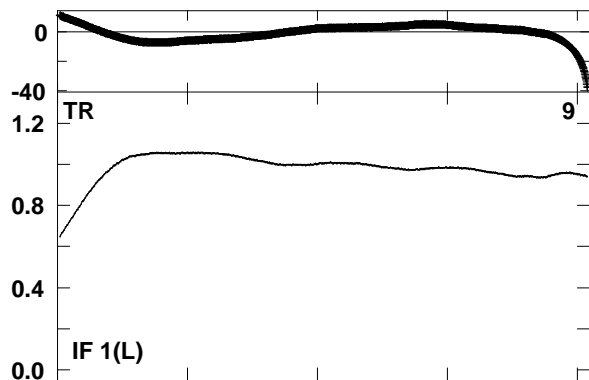

Plot file version 1 created 25-NOV-2008 17:26:27
EA038 2.UVAVG.1
Bandpass table # 1

Lower frame: BP ampl Top frame: BP phase
Bandpass table spectrum Antenna: *
Timerange: 00/00:00:01 to 999/00:00:00