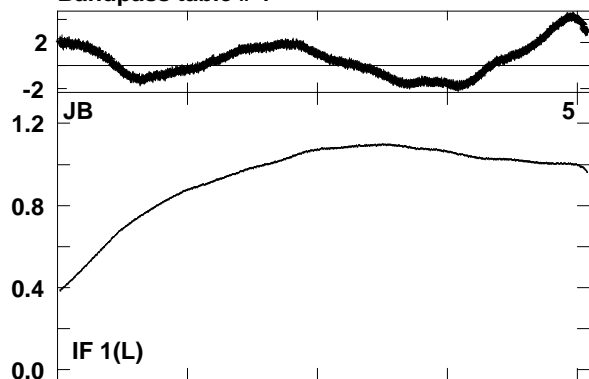

Plot file version 1 created 25-NOV-2008 17:26:27
EA038 2.UVAVG.1
Bandpass table # 1

Lower frame: BP ampl Top frame: BP phase
Bandpass table spectrum Antenna: *
Timerange: 00/00:00:01 to 999/00:00:00