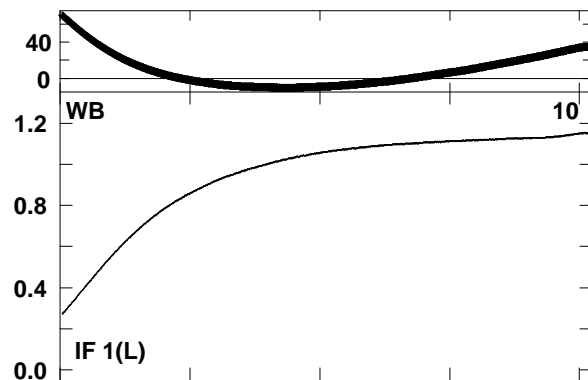

Plot file version 1 created 25-NOV-2008 17:26:27
EA038 2.UVAVG.1
Bandpass table # 1

Lower frame: BP ampl Top frame: BP phase
Bandpass table spectrum Antenna: *
Timerange: 00/00:00:01 to 999/00:00:00