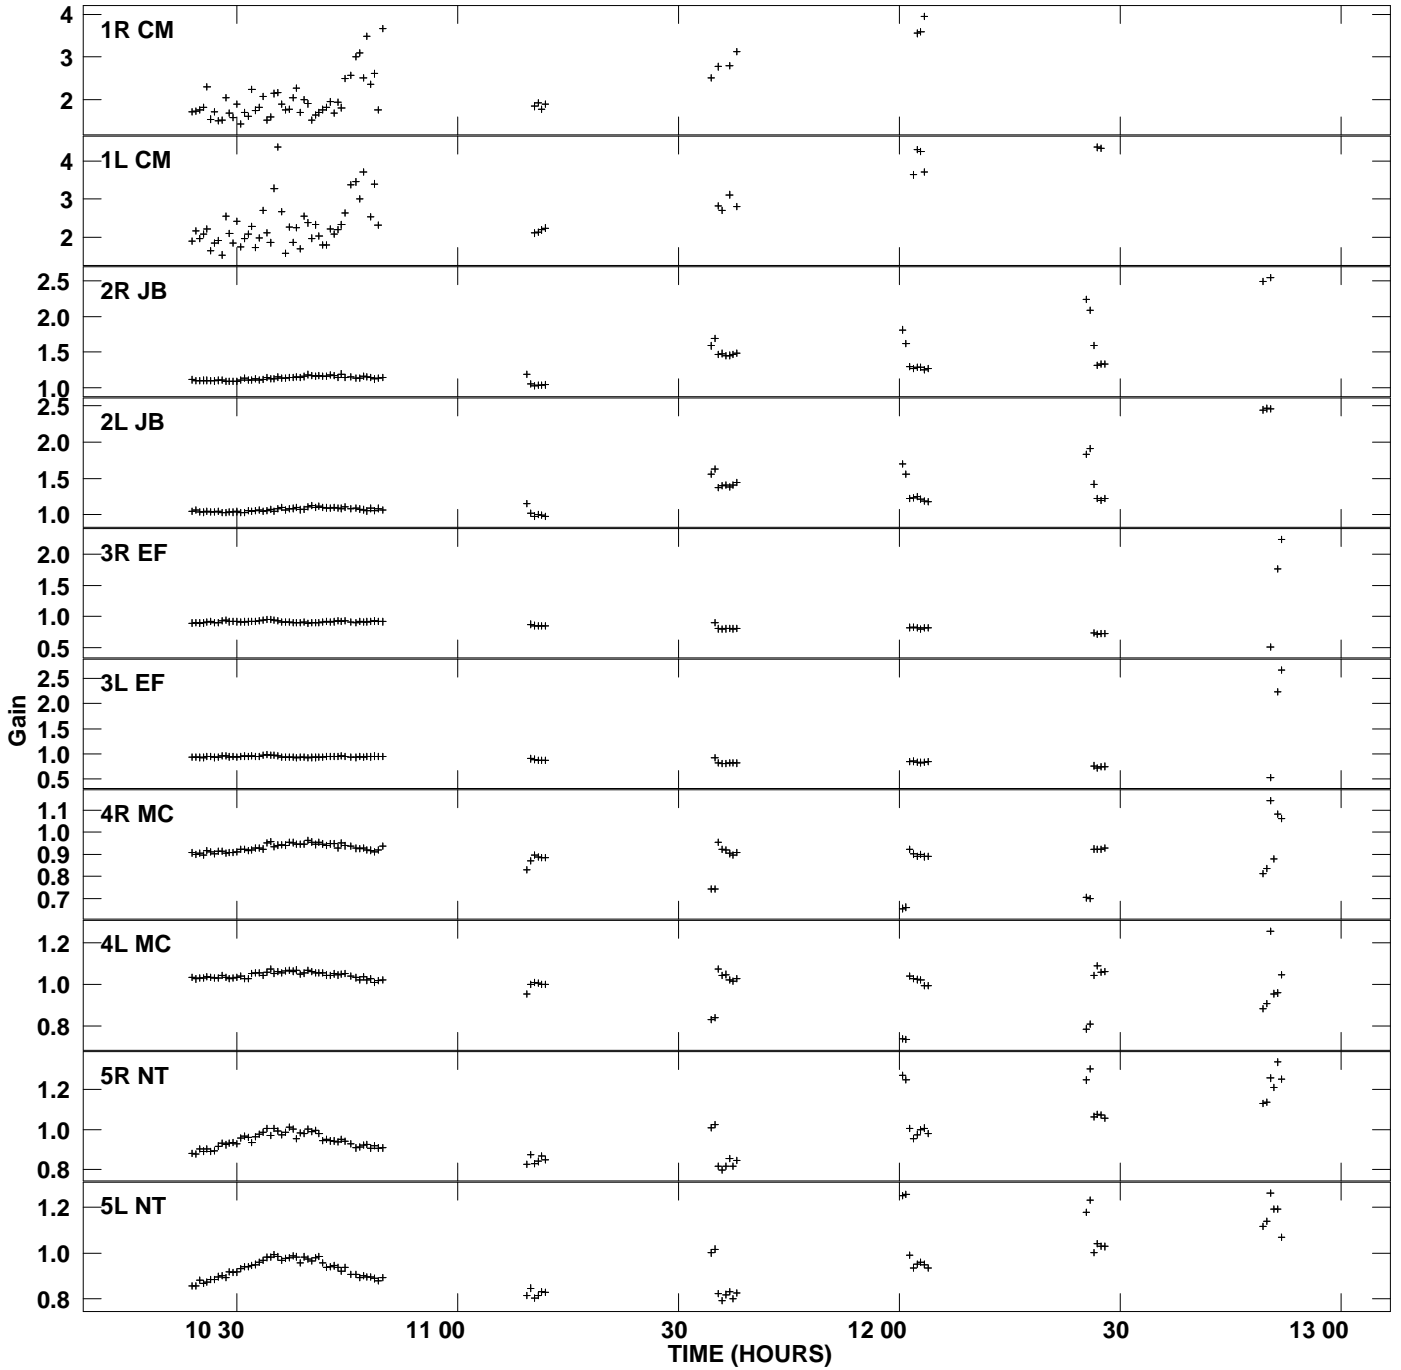

Plot file version 1 created 30-MAR-2010 02:33:59  
Gain amp vs UTC time for 3C345.MULTI.1  
SN 2 Rpol & Lpol IF 1

Plot file version 2 created 30-MAR-2010 02:33:59  
Gain amp vs UTC time for 3C345.MULTI.1  
SN 2 Rpol & Lpol IF 1