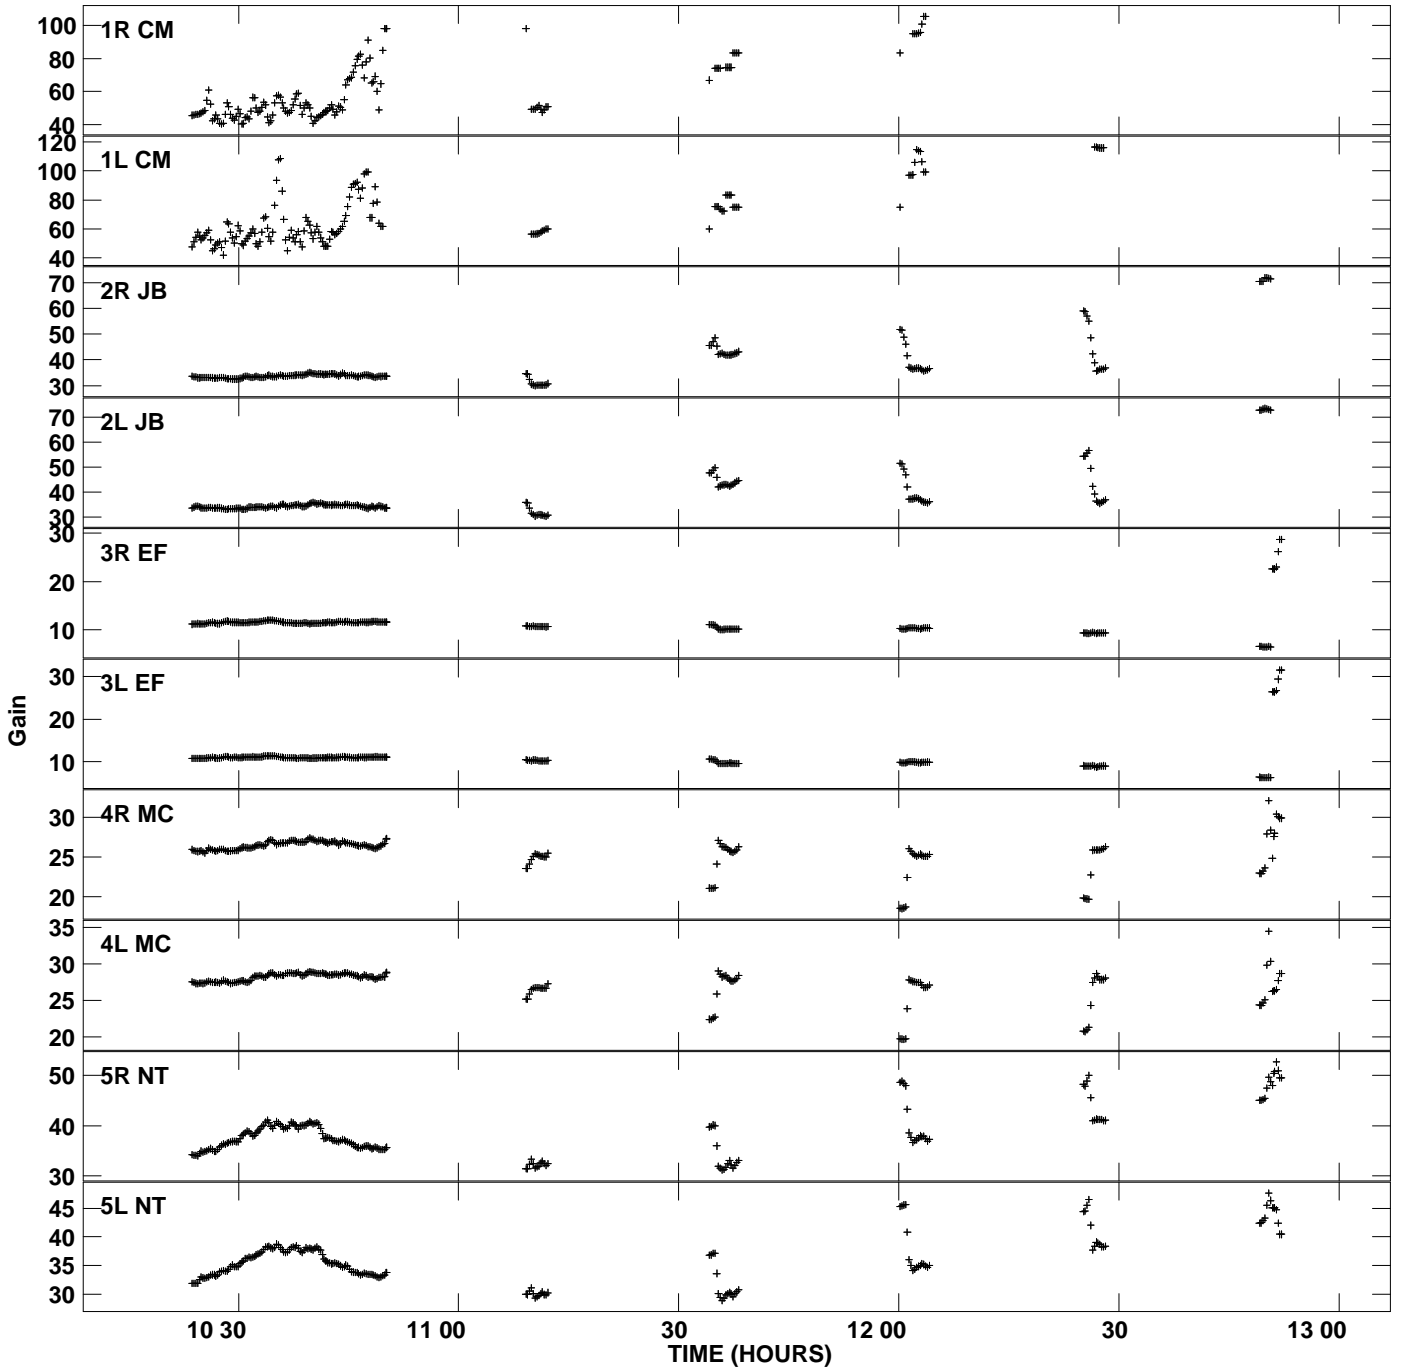

Plot file version 1 created 30-MAR-2010 02:34:31  
Gain amp vs UTC time for EA041\_1.TMP.1  
CL 4 Rpol & Lpol IF 1

Plot file version 2 created 30-MAR-2010 02:34:31  
Gain amp vs UTC time for EA041\_1.TMP.1  
CL 4 Rpol & Lpol IF 1