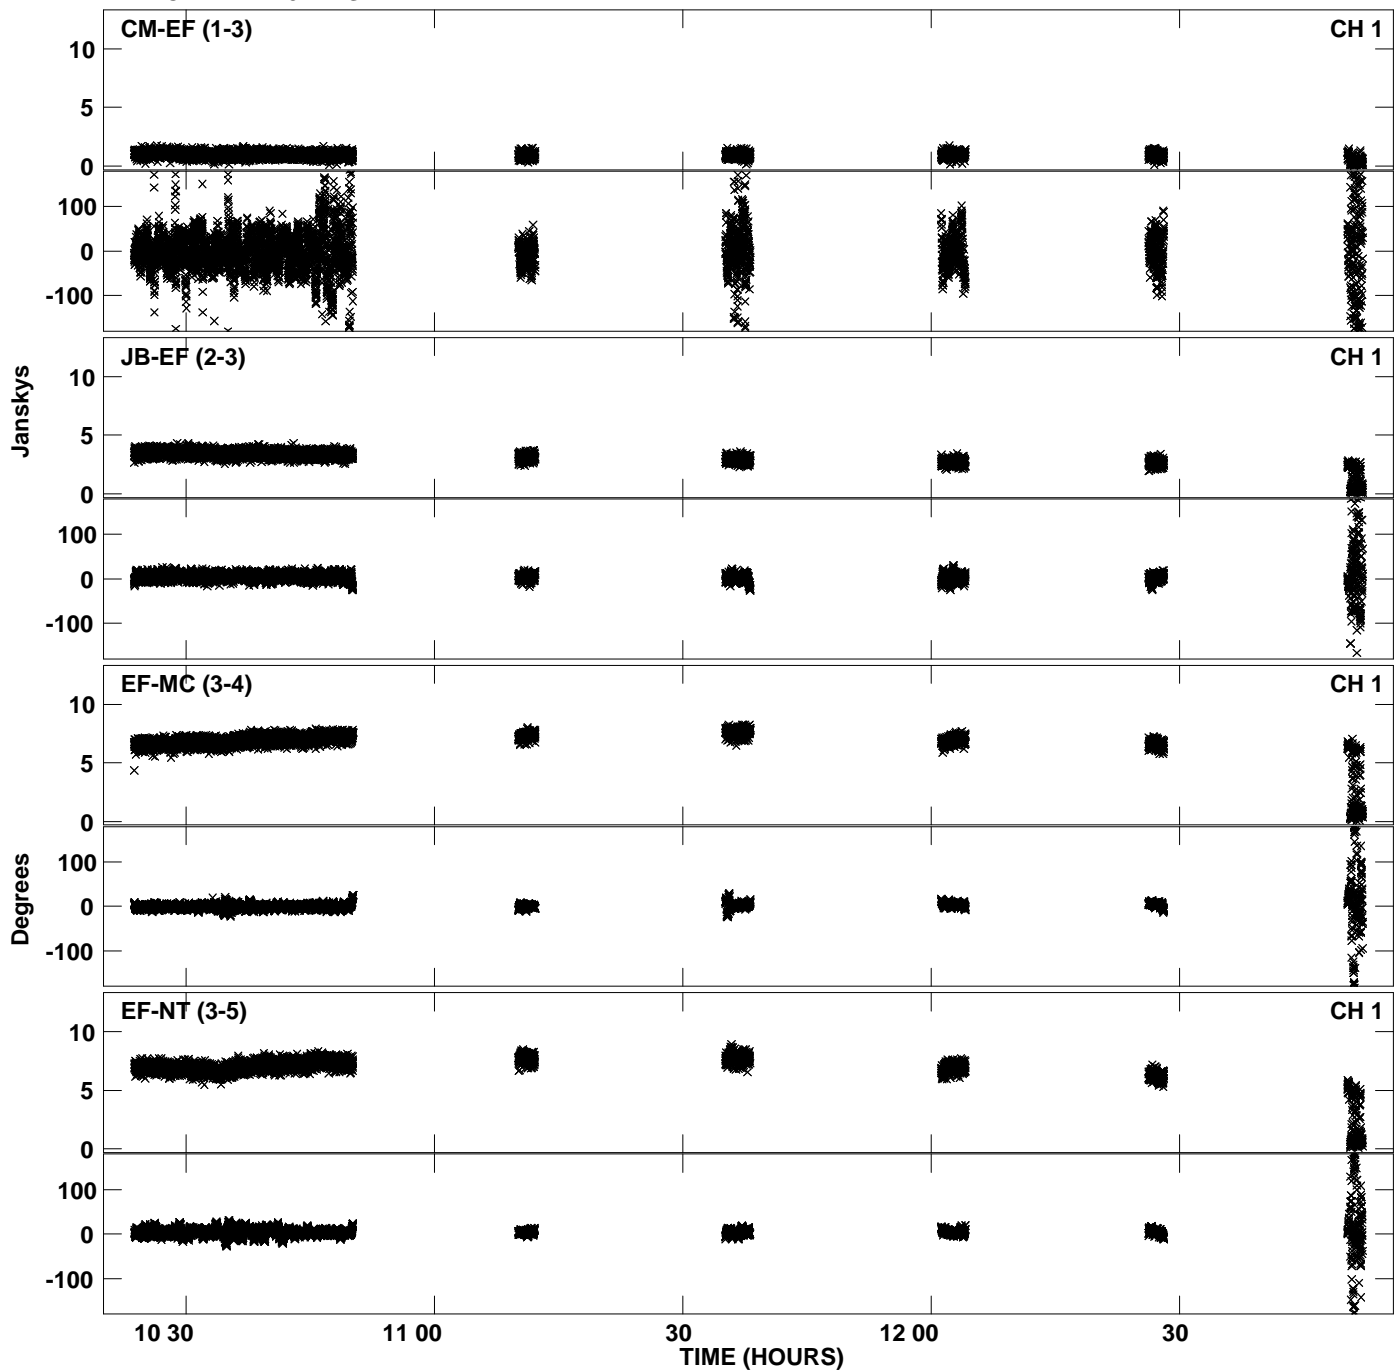

Plot file version 1 created 30-MAR-2010 02:26:12  
Amplitude andPhase vs Time for EA041 1.UVDATA.1 Vect aver. CL # 3  
IF 1 CHAN 1 - 1024 STK LL

Plot file version 2 created 30-MAR-2010 02:26:12  
Amplitude andPhase vs Time for EA041 1.UVDATA.1 Vect aver. CL # 3  
IF 1 CHAN 1 - 1024 STK LL

Plot file version 3 created 30-MAR-2010 02:29:45  
Amplitude andPhase vs Time for EA041 1.UVDATA.1 Vect aver. CL # 3  
IF 1 CHAN 1 - 1024 STK RR

PLot file version 4 created 30-MAR-2010 02:29:45  
Amplitude andPhase vs Time for EA041 1.UVDATA.1 Vect aver. CL # 3  
IF 1 CHAN 1 - 1024 STK RR