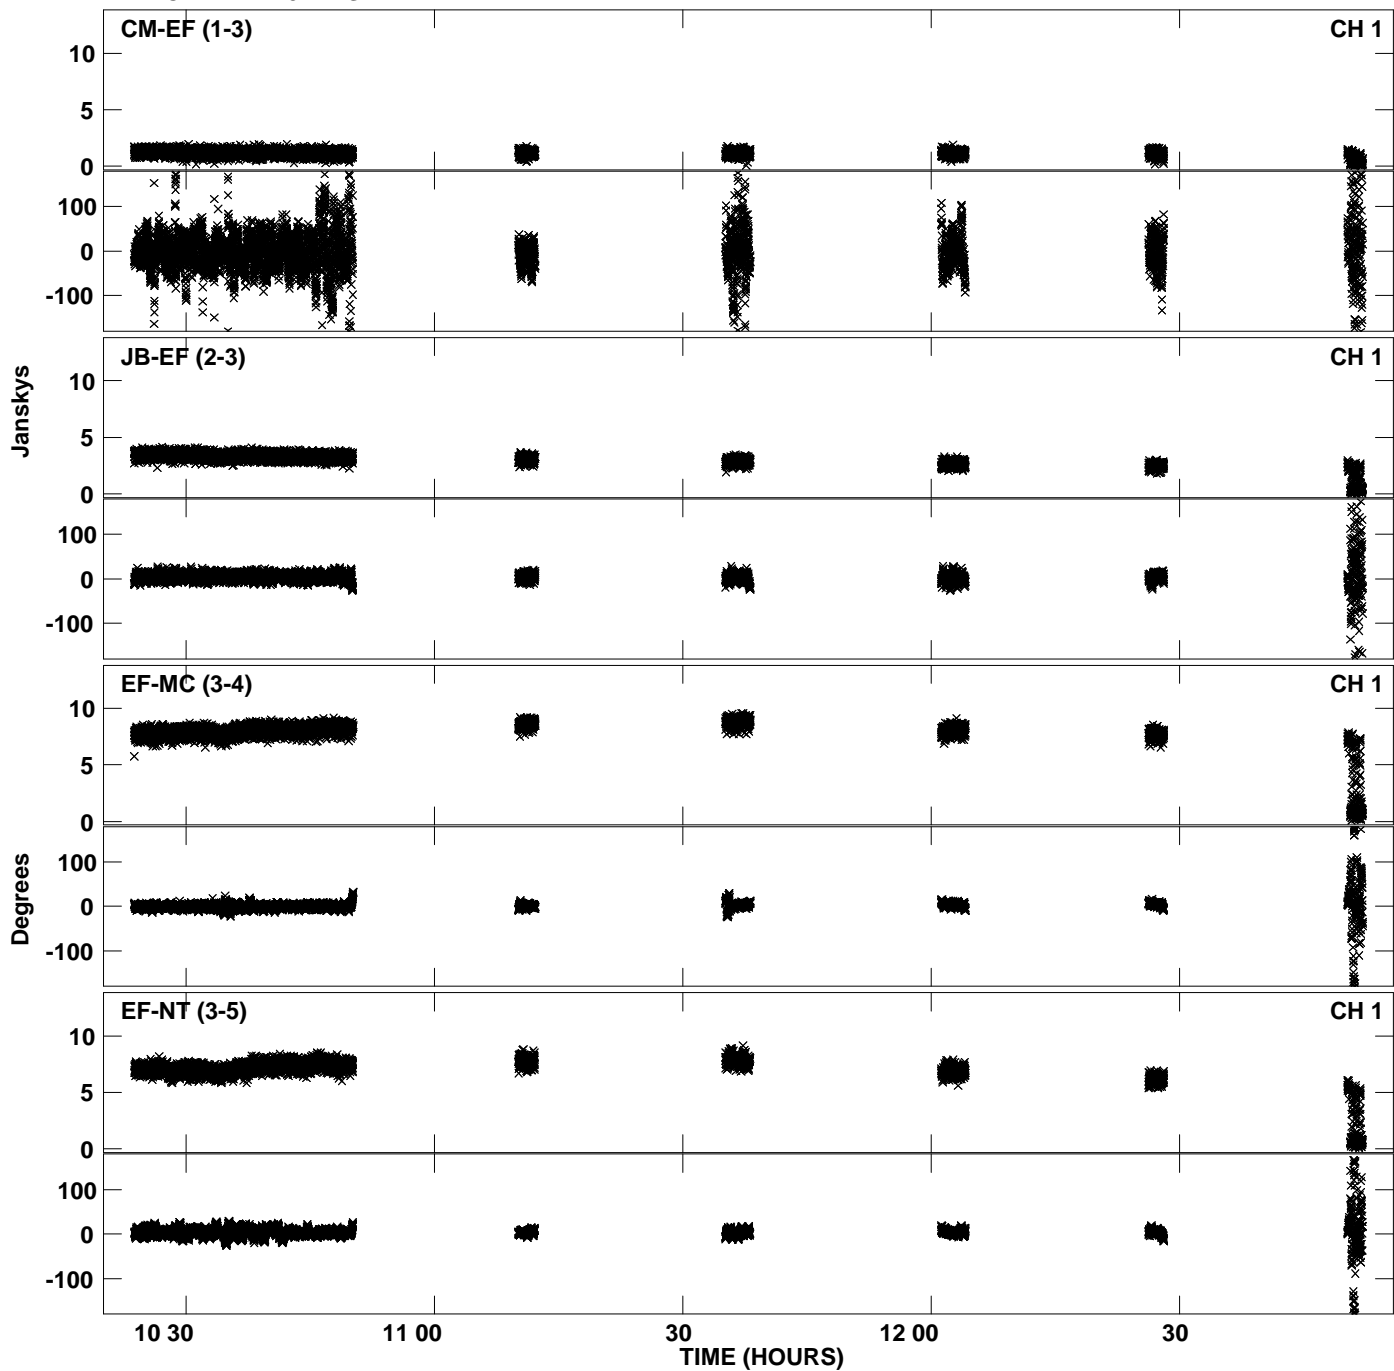

Plot file version 1 created 30-MAR-2010 02:26:12  
Amplitude andPhase vs Time for EA041 1.UVDATA.1 Vect aver. CL # 3  
IF 1 CHAN 1 - 1024 STK LL

Plot file version 2 created 30-MAR-2010 02:26:12  
Amplitude andPhase vs Time for EA041 1.UVDATA.1 Vect aver. CL # 3  
IF 1 CHAN 1 - 1024 STK LL

Plot file version 3 created 30-MAR-2010 02:29:45  
Amplitude andPhase vs Time for EA041 1.UVDATA.1 Vect aver. CL # 3  
IF 1 CHAN 1 - 1024 STK RR

PLot file version 4 created 30-MAR-2010 02:29:45  
Amplitude andPhase vs Time for EA041 1.UVDATA.1 Vect aver. CL # 3  
IF 1 CHAN 1 - 1024 STK RR