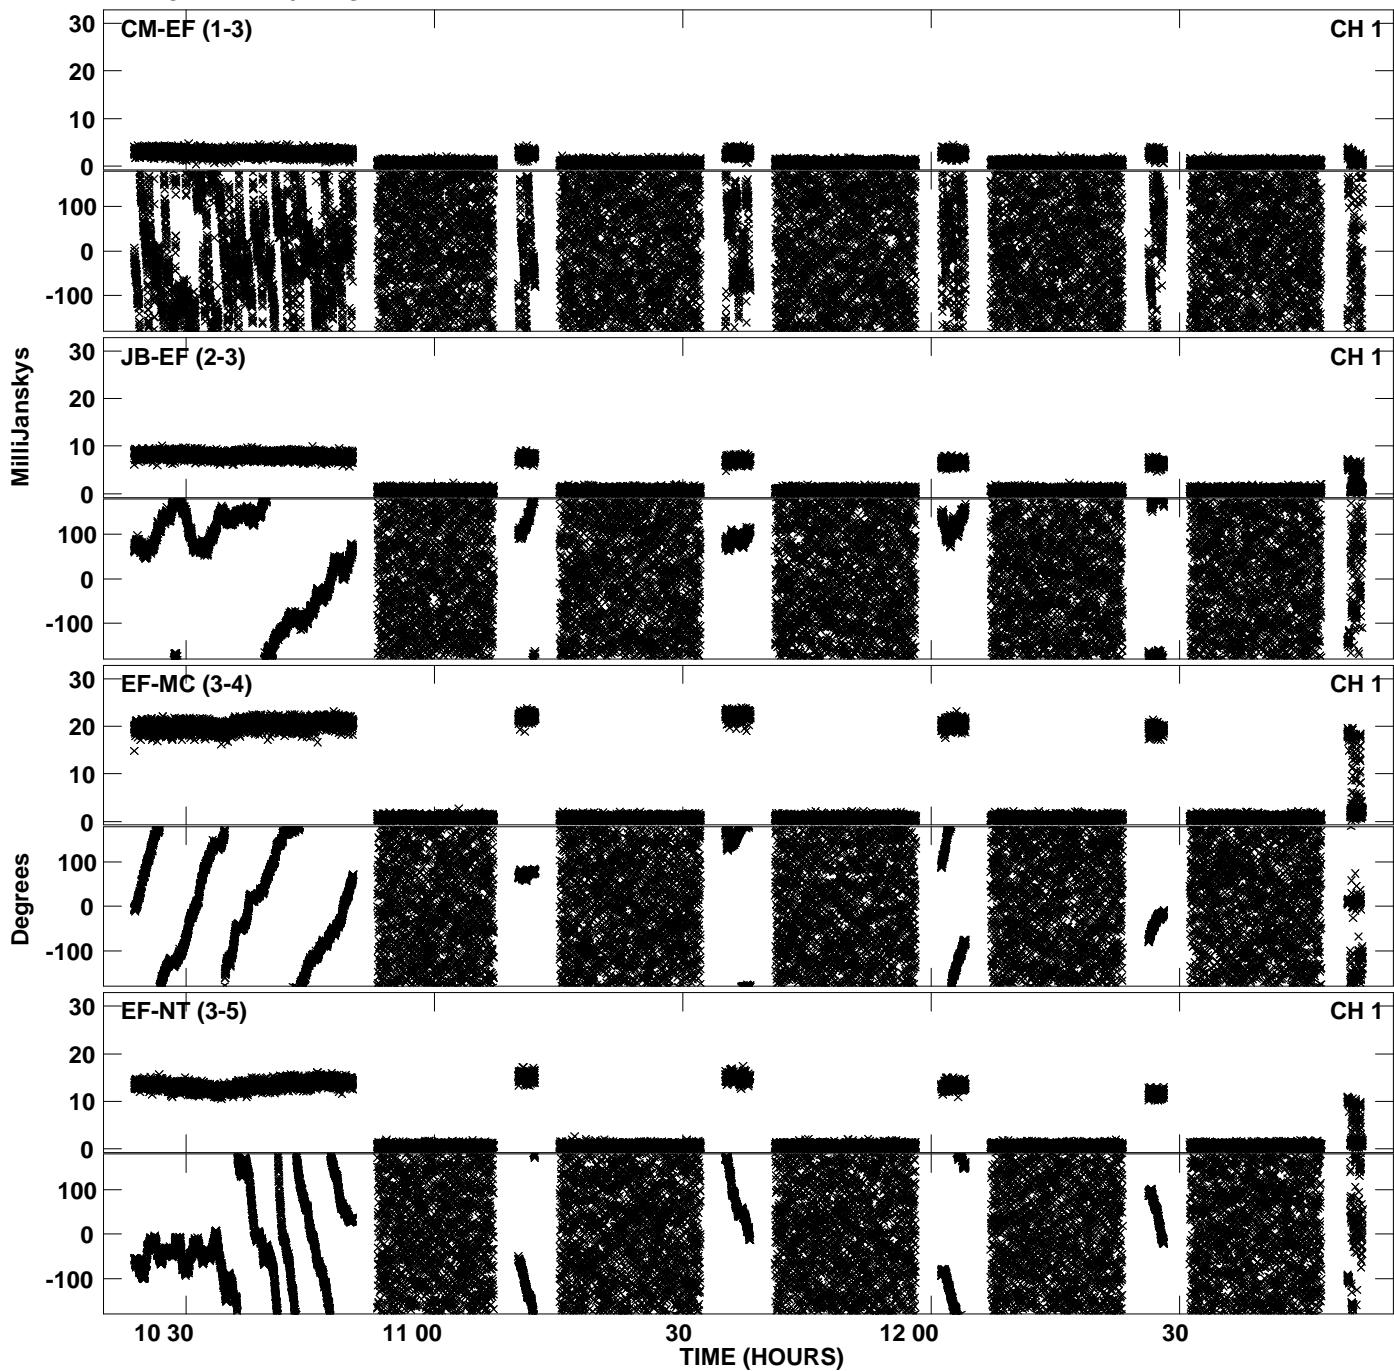

Plot file version 1 created 29-MAR-2010 19:02:17  
Amplitude andPhase vs Time for EA041 1.UVDATA.1 Vect aver.  
IF 1 CHAN 1 - 1024 STK LL

PLot file version 2 created 29-MAR-2010 19:02:17  
Amplitude andPhase vs Time for EA041 1.UVDATA.1 Vect aver.  
IF 1 CHAN 1 - 1024 STK LL

Plot file version 3 created 29-MAR-2010 19:05:41  
Amplitude andPhase vs Time for EA041 1.UVDATA.1 Vect aver.  
IF 1 CHAN 1 - 1024 STK RR

PLot file version 4 created 29-MAR-2010 19:05:41  
Amplitude andPhase vs Time for EA041 1.UVDATA.1 Vect aver.  
IF 1 CHAN 1 - 1024 STK RR