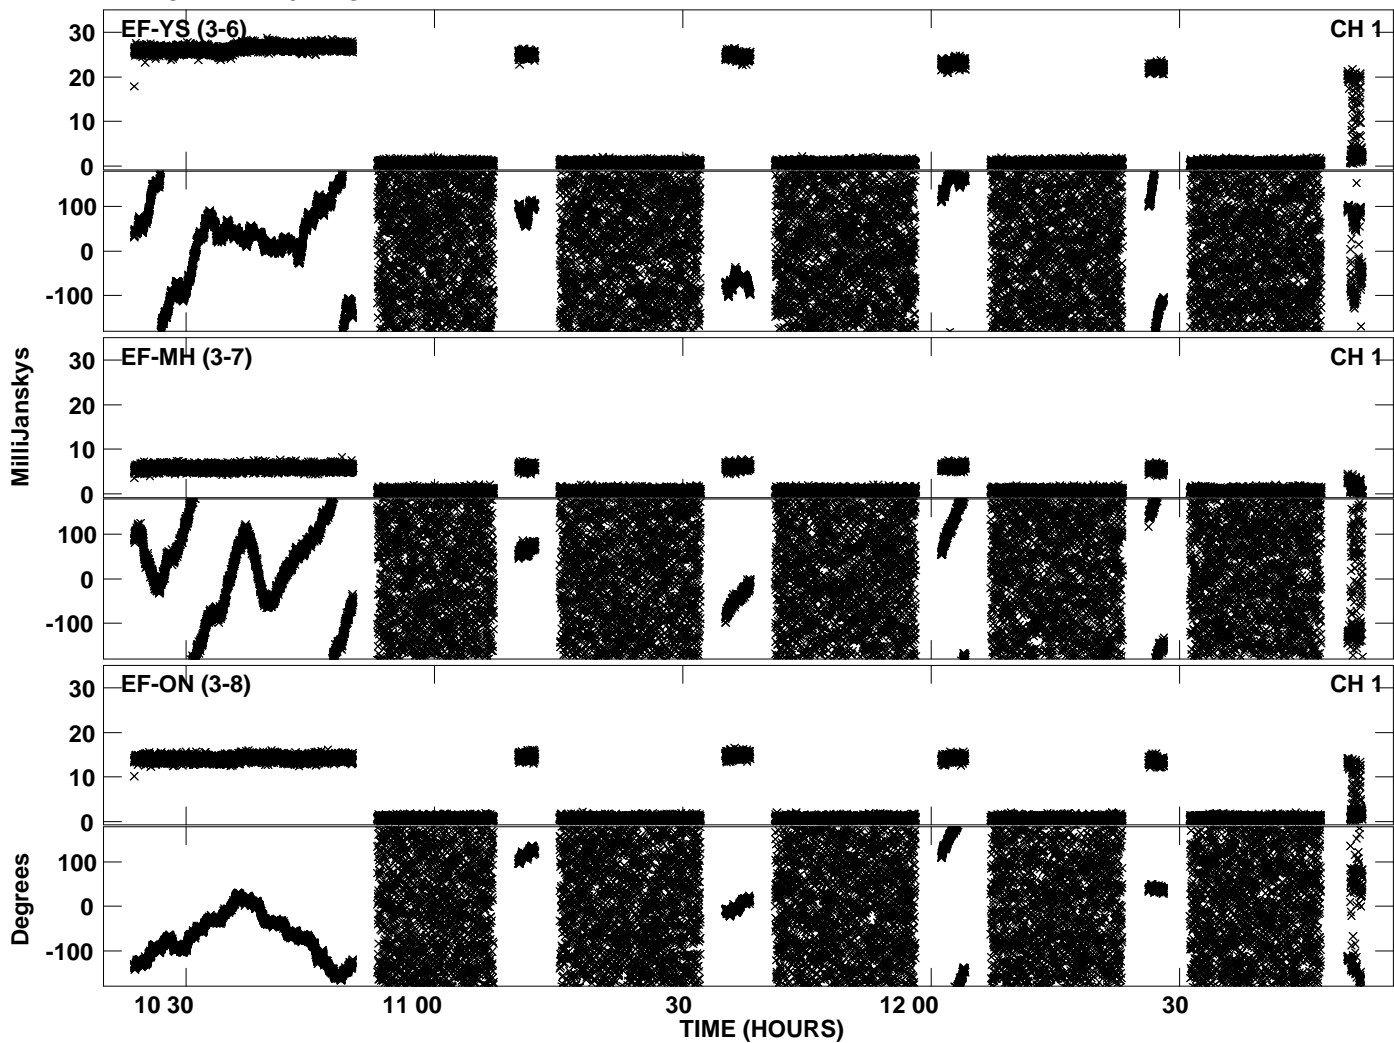

Plot file version 1 created 29-MAR-2010 19:02:17  
Amplitude andPhase vs Time for EA041 1.UVDATA.1 Vect aver.  
IF 1 CHAN 1 - 1024 STK LL

PLot file version 2 created 29-MAR-2010 19:02:17  
Amplitude andPhase vs Time for EA041 1.UVDATA.1 Vect aver.  
IF 1 CHAN 1 - 1024 STK LL

Plot file version 3 created 29-MAR-2010 19:05:41  
Amplitude andPhase vs Time for EA041 1.UVDATA.1 Vect aver.  
IF 1 CHAN 1 - 1024 STK RR

PLot file version 4 created 29-MAR-2010 19:05:41  
Amplitude andPhase vs Time for EA041 1.UVDATA.1 Vect aver.  
IF 1 CHAN 1 - 1024 STK RR