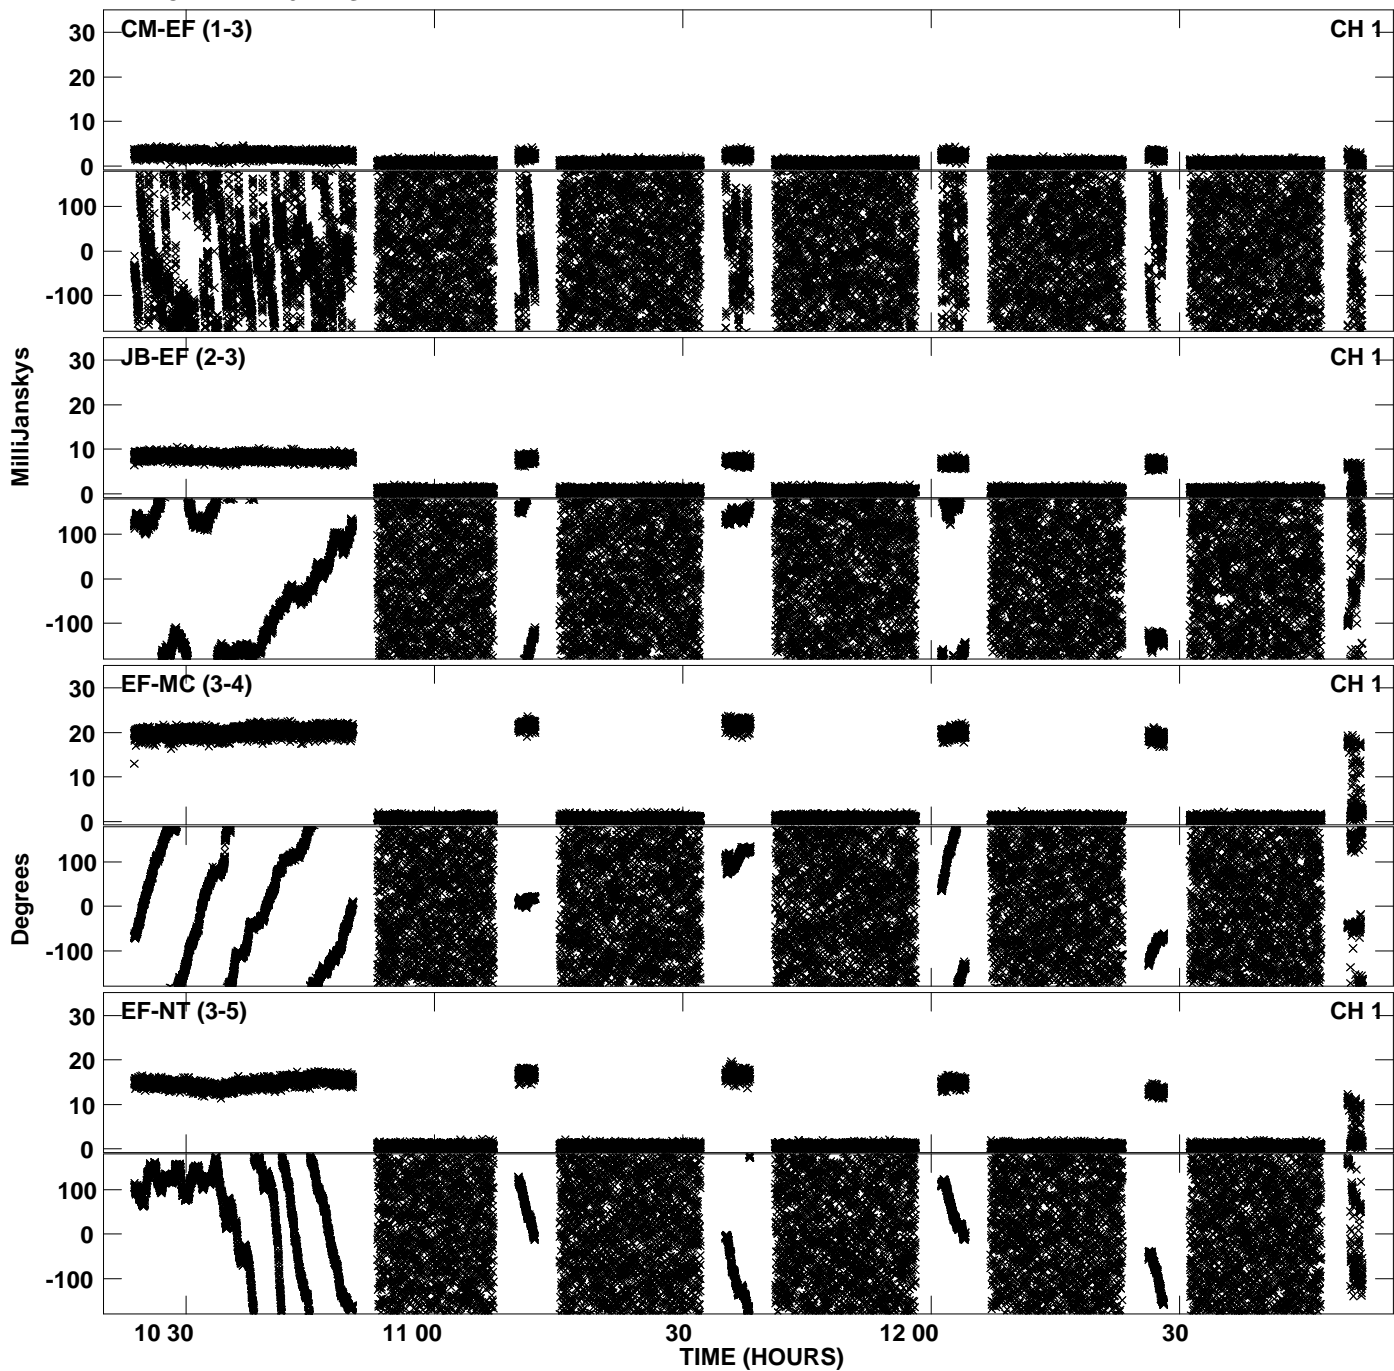

Plot file version 1 created 29-MAR-2010 19:02:17  
Amplitude andPhase vs Time for EA041 1.UVDATA.1 Vect aver.  
IF 1 CHAN 1 - 1024 STK LL

PLot file version 2 created 29-MAR-2010 19:02:17  
Amplitude andPhase vs Time for EA041 1.UVDATA.1 Vect aver.  
IF 1 CHAN 1 - 1024 STK LL

Plot file version 3 created 29-MAR-2010 19:05:41  
Amplitude andPhase vs Time for EA041 1.UVDATA.1 Vect aver.  
IF 1 CHAN 1 - 1024 STK RR

PLot file version 4 created 29-MAR-2010 19:05:41  
Amplitude andPhase vs Time for EA041 1.UVDATA.1 Vect aver.  
IF 1 CHAN 1 - 1024 STK RR