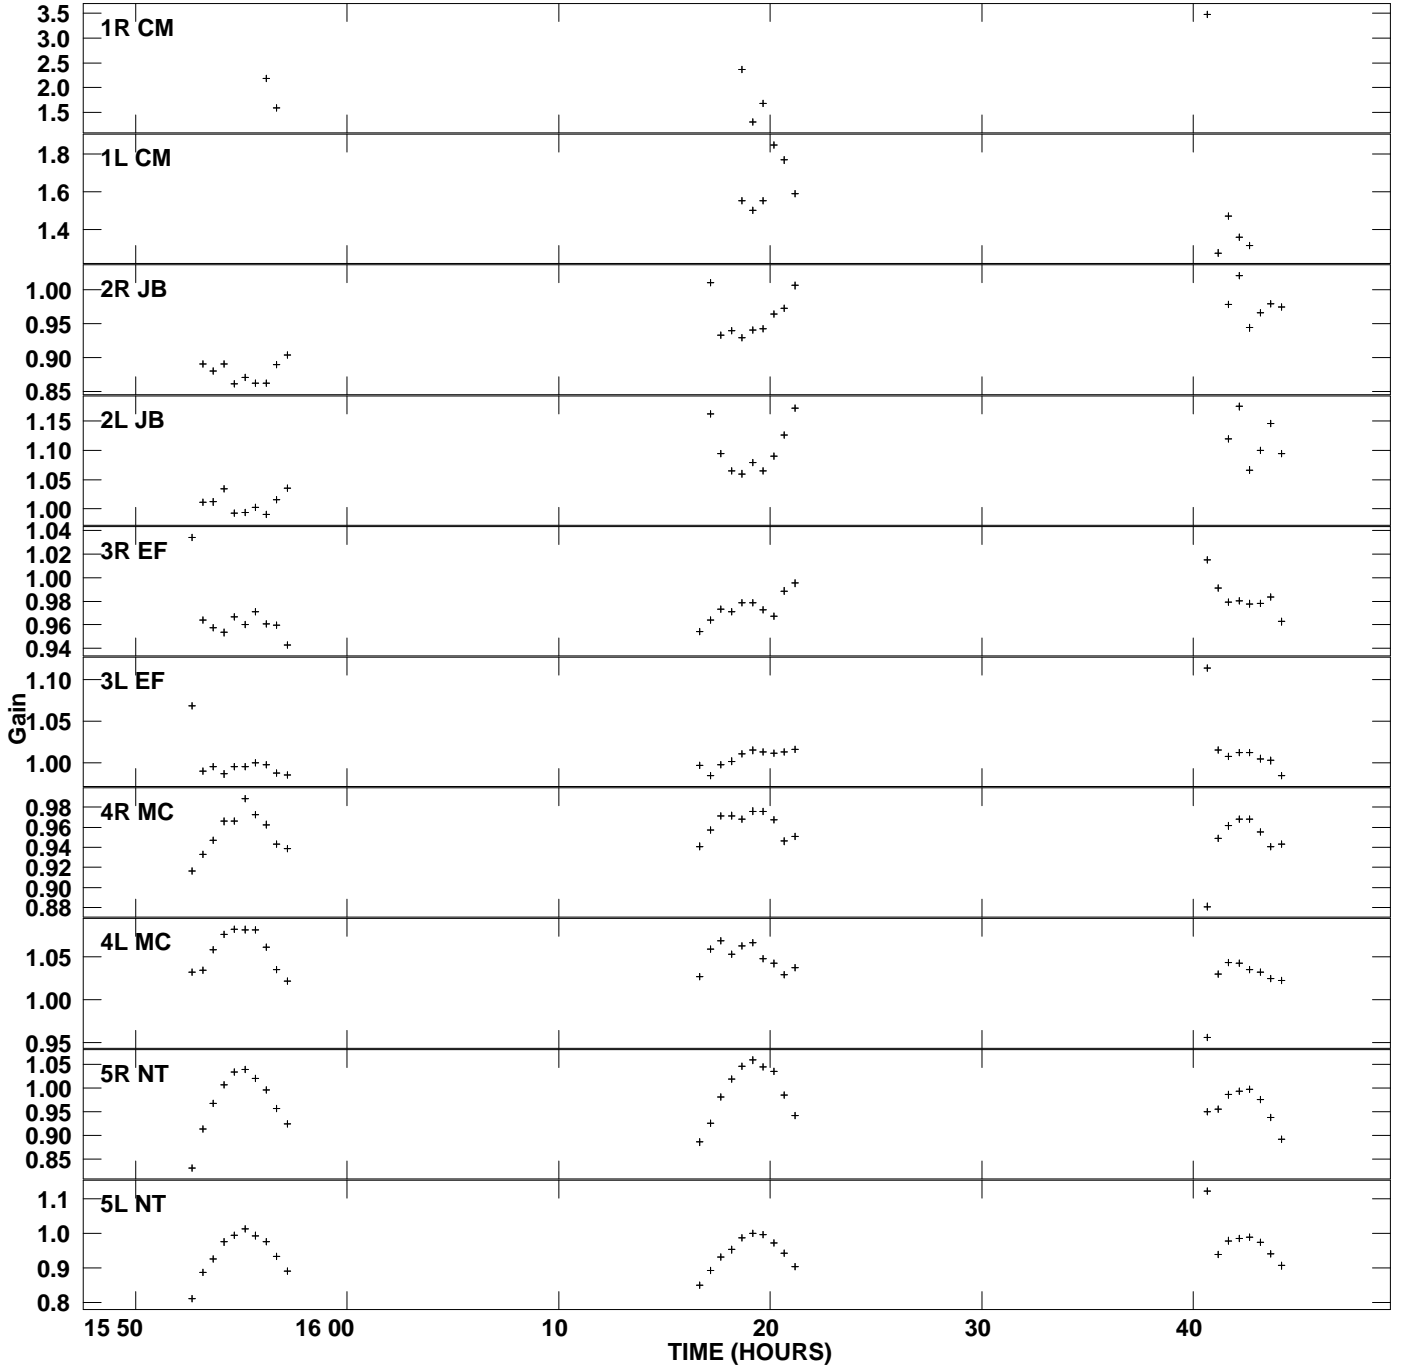

Plot file version 1 created 01-APR-2010 04:55:32  
 Gain amp vs UTC time for 3C454.3.MULTI.1  
 SN 2 Rpol & Lpol IF 1

Plot file version 2 created 01-APR-2010 04:55:32  
Gain amp vs UTC time for 3C454.3.MULTI.1  
SN 2 Rpol & Lpol IF 1