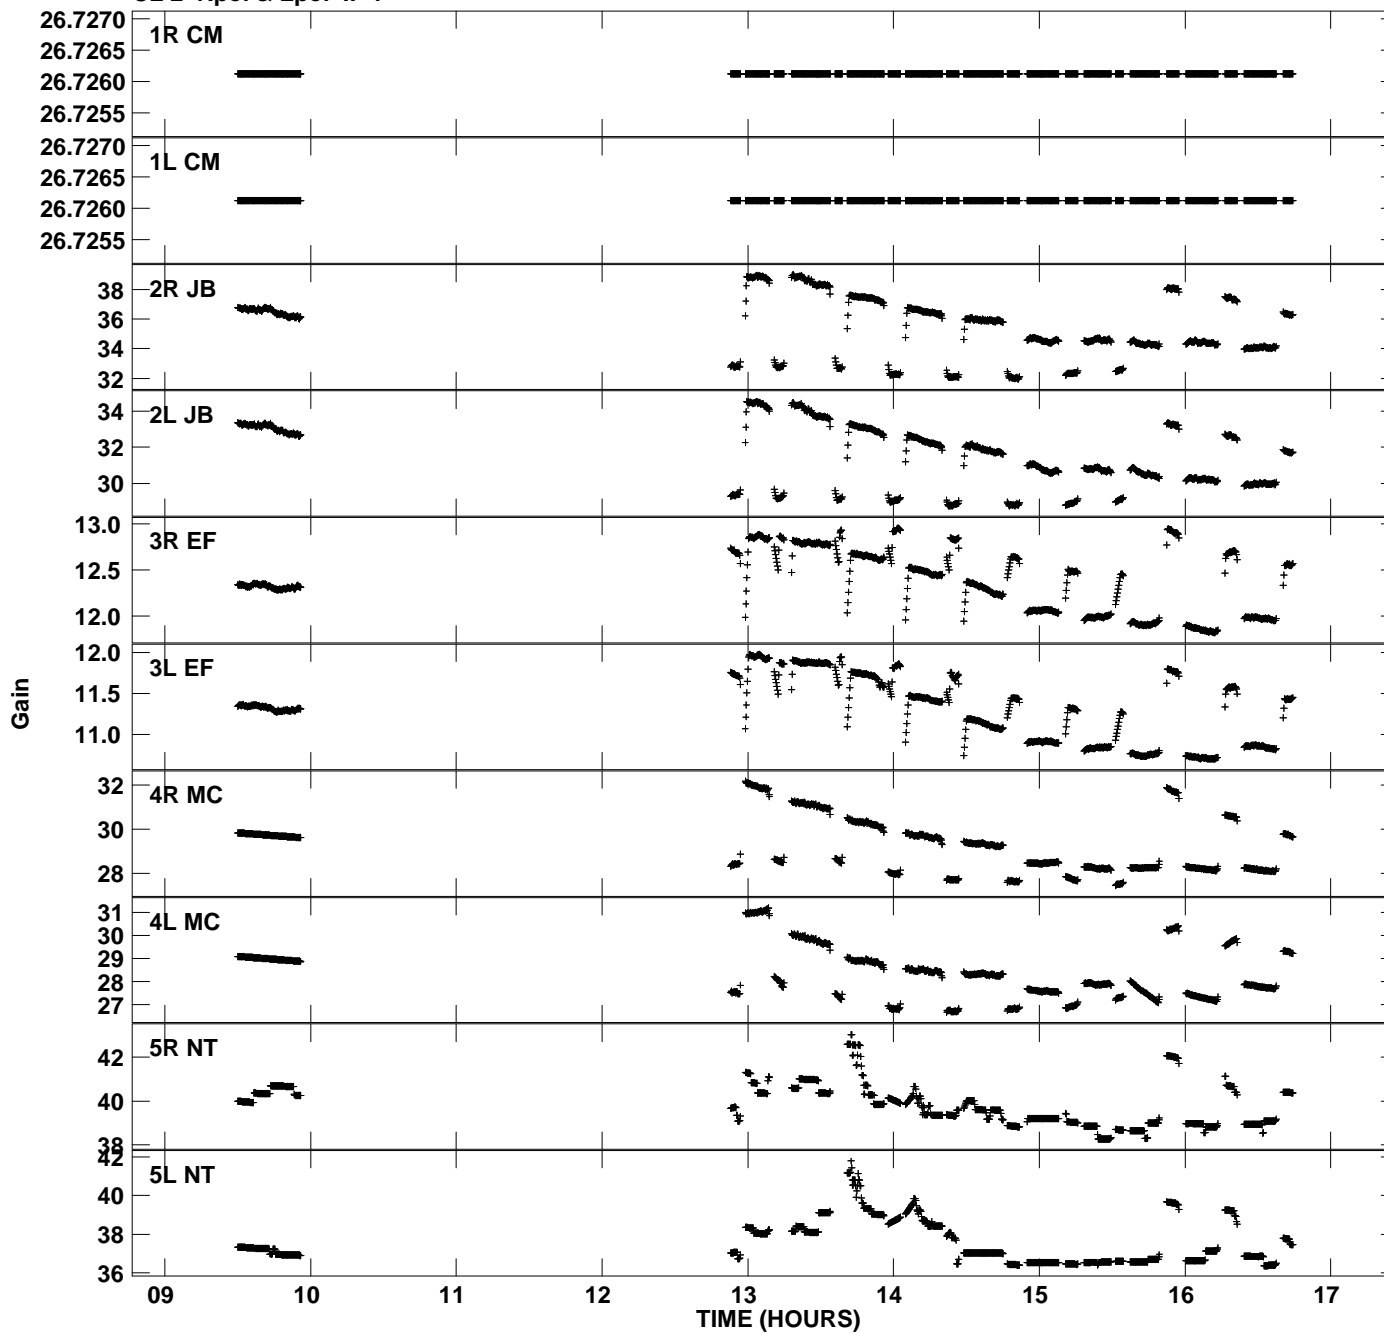

Plot file version 1 created 31-MAR-2010 18:00:49
Gain amp vs UTC time for EA041_2.UVDATA.1
CL 2 Rpol & Lpol IF 1

Plot file version 2 created 31-MAR-2010 18:00:49
Gain amp vs UTC time for EA041_2.UVDATA.1
CL 2 Rpol & Lpol IF 1