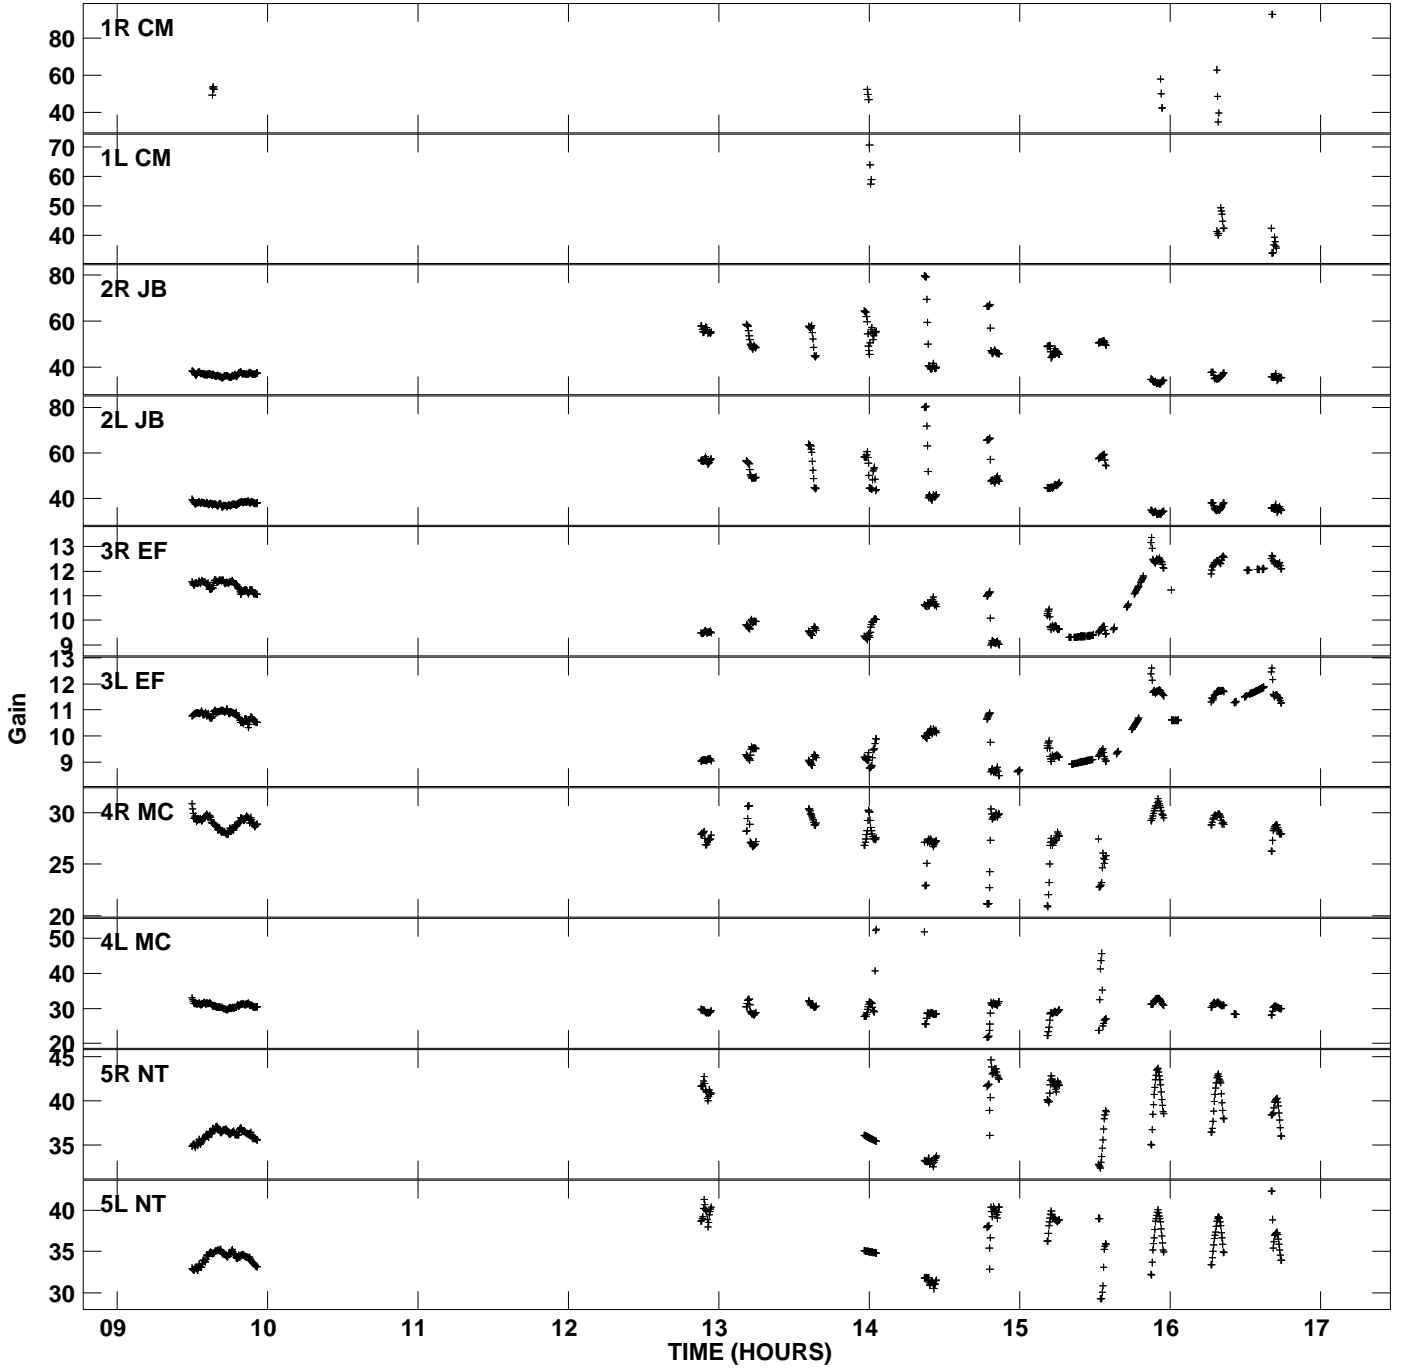

Plot file version 1 created 01-APR-2010 04:56:19
Gain amp vs UTC time for EA041_2.TMP.1
CL 4 Rpol & Lpol IF 1

Plot file version 2 created 01-APR-2010 04:56:19
Gain amp vs UTC time for EA041_2.TMP.1
CL 4 Rpol & Lpol IF 1