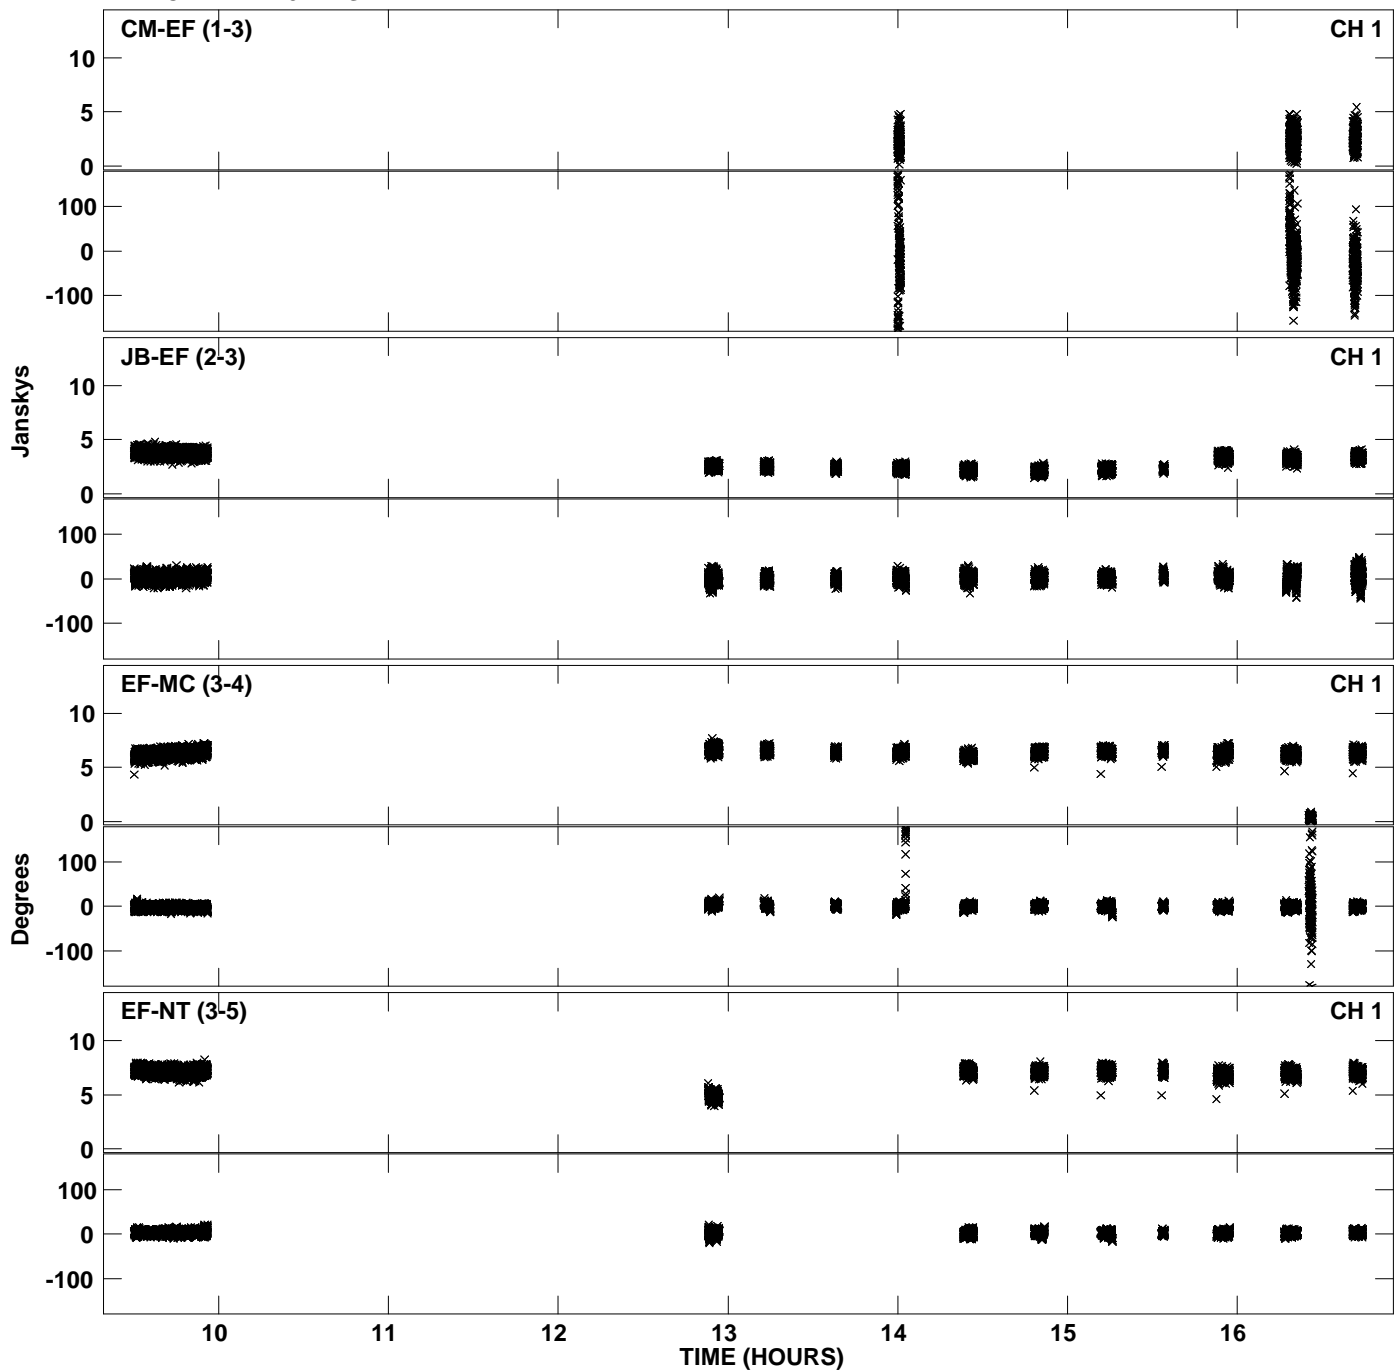

PLot file version 1 created 01-APR-2010 04:43:31  
Amplitude andPhase vs Time for EA041 2.UVDATA.1 Vect aver. CL # 3  
IF 1 CHAN 1 - 1024 STK LL

PLot file version 2 created 01-APR-2010 04:43:31  
Amplitude andPhase vs Time for EA041 2.UVDATA.1 Vect aver. CL # 3  
IF 1 CHAN 1 - 1024 STK LL

Plot file version 3 created 01-APR-2010 04:48:54  
Amplitude andPhase vs Time for EA041 2.UVDATA.1 Vect aver. CL # 3  
IF 1 CHAN 1 - 1024 STK RR

Plot file version 4 created 01-APR-2010 04:48:55  
Amplitude andPhase vs Time for EA041 2.UVDATA.1 Vect aver. CL # 3  
IF 1 CHAN 1 - 1024 STK RR