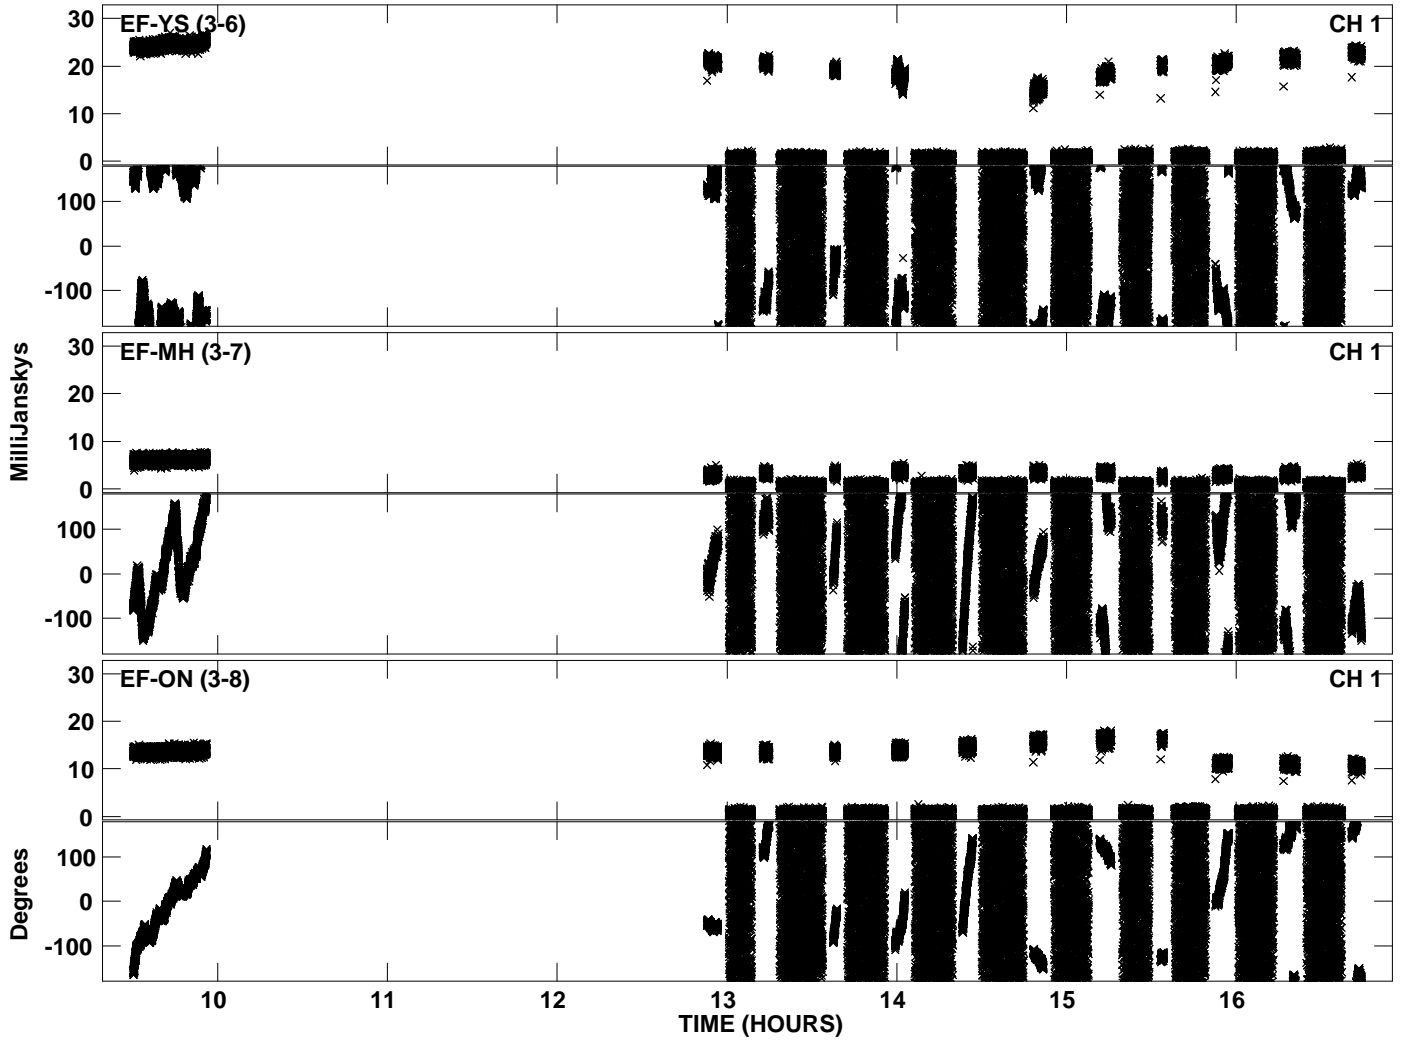

Plot file version 1 created 31-MAR-2010 17:21:20  
Amplitude andPhase vs Time for EA041 2.UVDATA.1 Vect aver.  
IF 1 CHAN 1 - 1024 STK LL

PLot file version 2 created 31-MAR-2010 17:21:21  
Amplitude andPhase vs Time for EA041 2.UVDATA.1 Vect aver.  
IF 1 CHAN 1 - 1024 STK LL

Plot file version 3 created 31-MAR-2010 17:26:31  
Amplitude andPhase vs Time for EA041 2.UVDATA.1 Vect aver.  
IF 1 CHAN 1 - 1024 STK RR

PLot file version 4 created 31-MAR-2010 17:26:31  
Amplitude andPhase vs Time for EA041 2.UVDATA.1 Vect aver.  
IF 1 CHAN 1 - 1024 STK RR