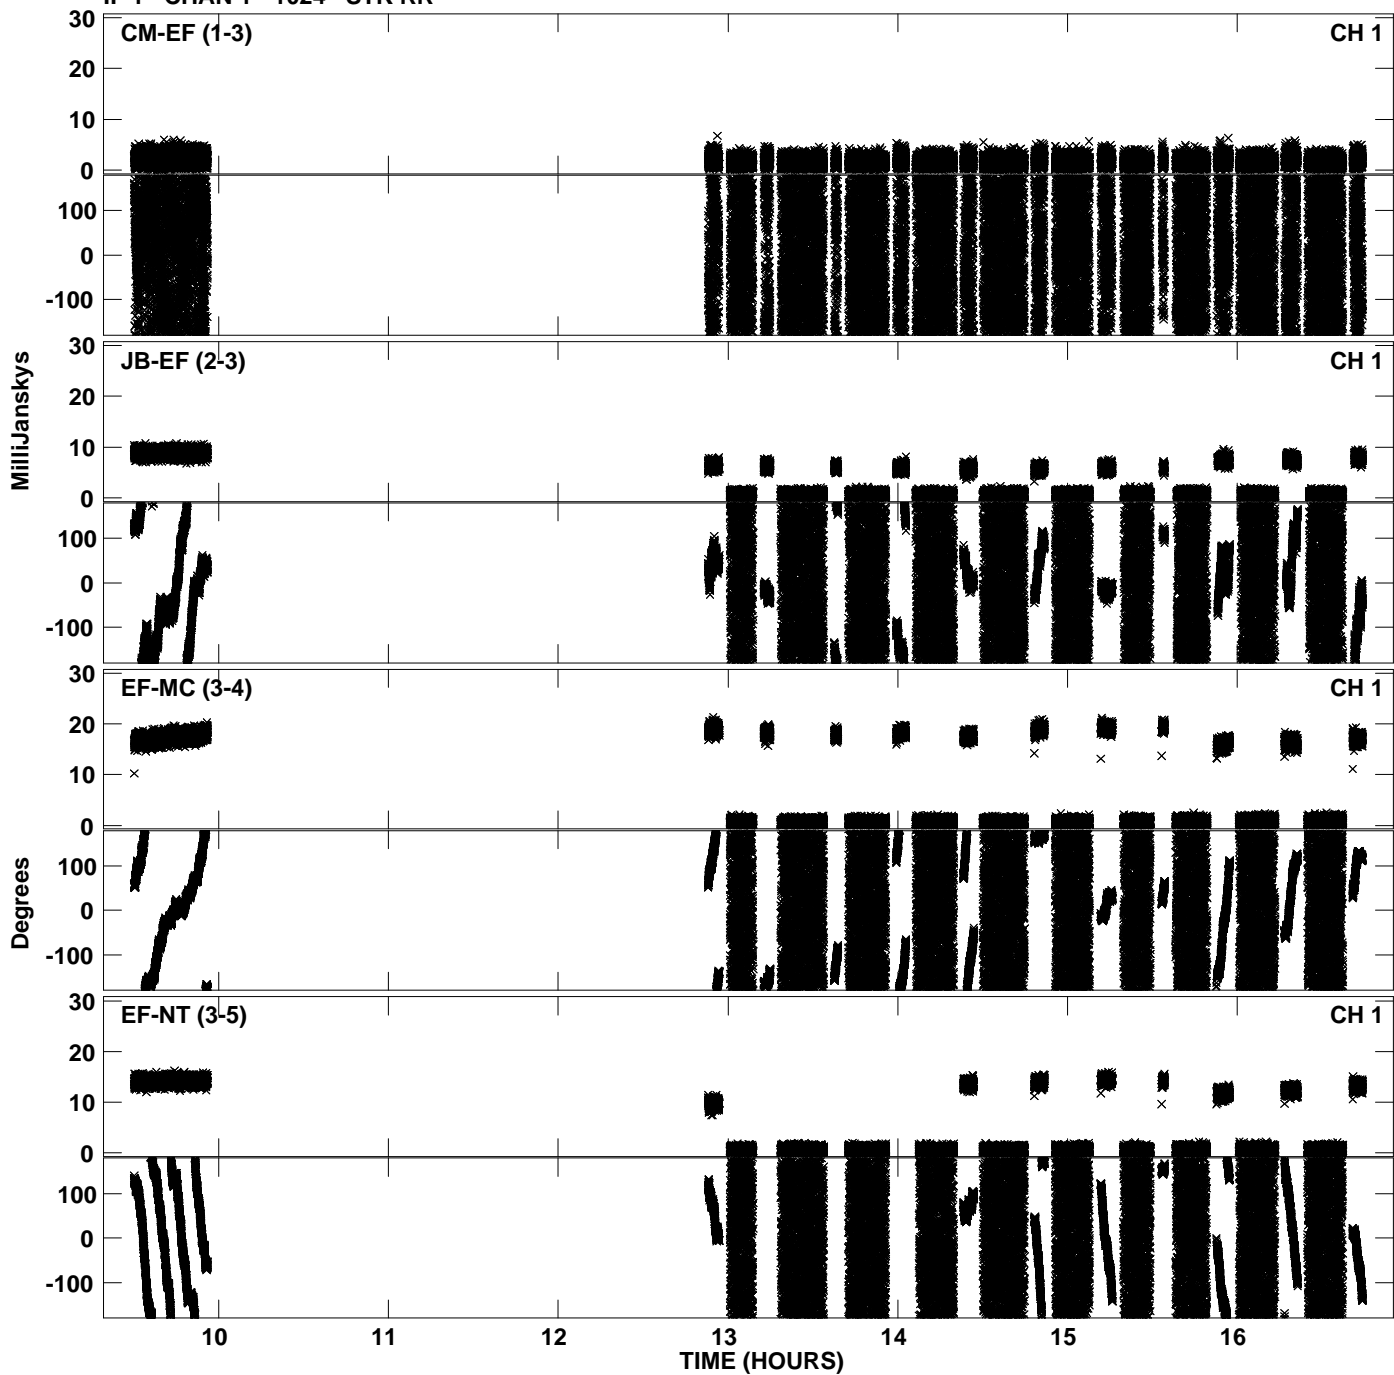

Plot file version 1 created 31-MAR-2010 17:21:20  
Amplitude andPhase vs Time for EA041 2.UVDATA.1 Vect aver.  
IF 1 CHAN 1 - 1024 STK LL

PLot file version 2 created 31-MAR-2010 17:21:21  
Amplitude andPhase vs Time for EA041 2.UVDATA.1 Vect aver.  
IF 1 CHAN 1 - 1024 STK LL

Plot file version 3 created 31-MAR-2010 17:26:31  
Amplitude andPhase vs Time for EA041 2.UVDATA.1 Vect aver.  
IF 1 CHAN 1 - 1024 STK RR

PLot file version 4 created 31-MAR-2010 17:26:31  
Amplitude andPhase vs Time for EA041 2.UVDATA.1 Vect aver.  
IF 1 CHAN 1 - 1024 STK RR