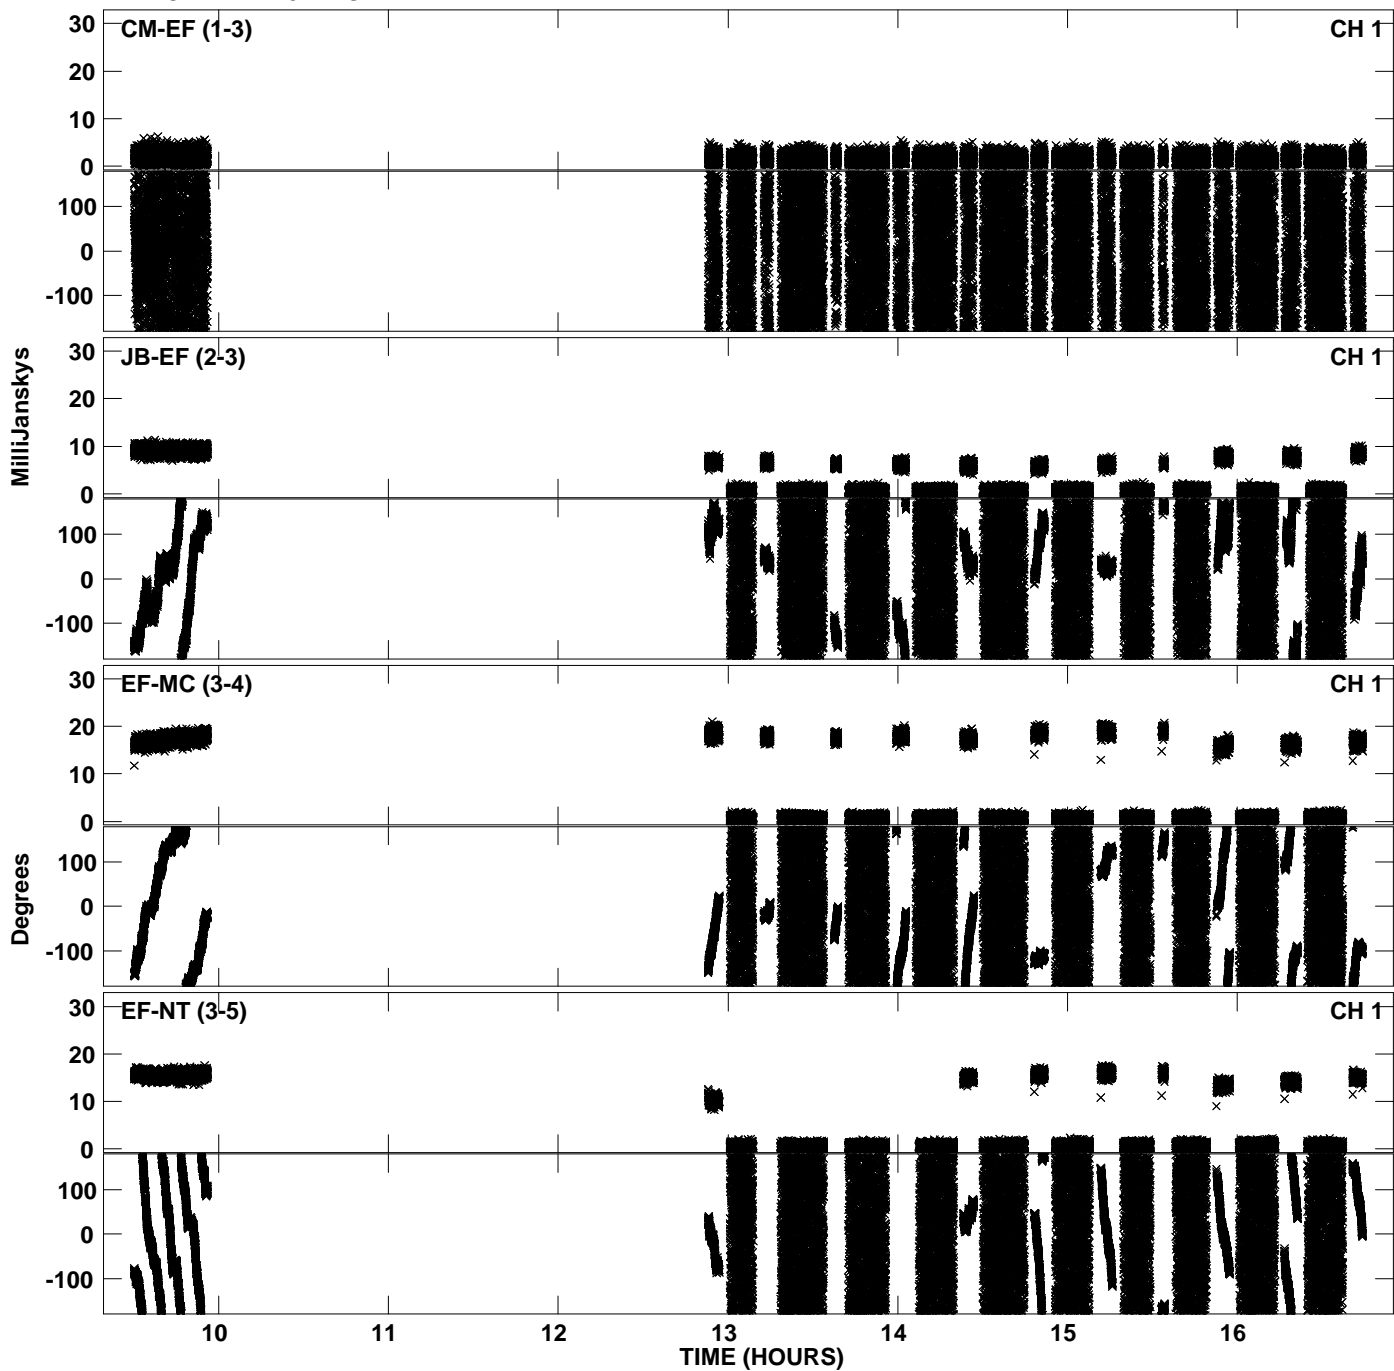

Plot file version 1 created 31-MAR-2010 17:21:20  
Amplitude andPhase vs Time for EA041 2.UVDATA.1 Vect aver.  
IF 1 CHAN 1 - 1024 STK LL

PLot file version 2 created 31-MAR-2010 17:21:21  
Amplitude andPhase vs Time for EA041 2.UVDATA.1 Vect aver.  
IF 1 CHAN 1 - 1024 STK LL

Plot file version 3 created 31-MAR-2010 17:26:31  
Amplitude andPhase vs Time for EA041 2.UVDATA.1 Vect aver.  
IF 1 CHAN 1 - 1024 STK RR

PLot file version 4 created 31-MAR-2010 17:26:31  
Amplitude andPhase vs Time for EA041 2.UVDATA.1 Vect aver.  
IF 1 CHAN 1 - 1024 STK RR