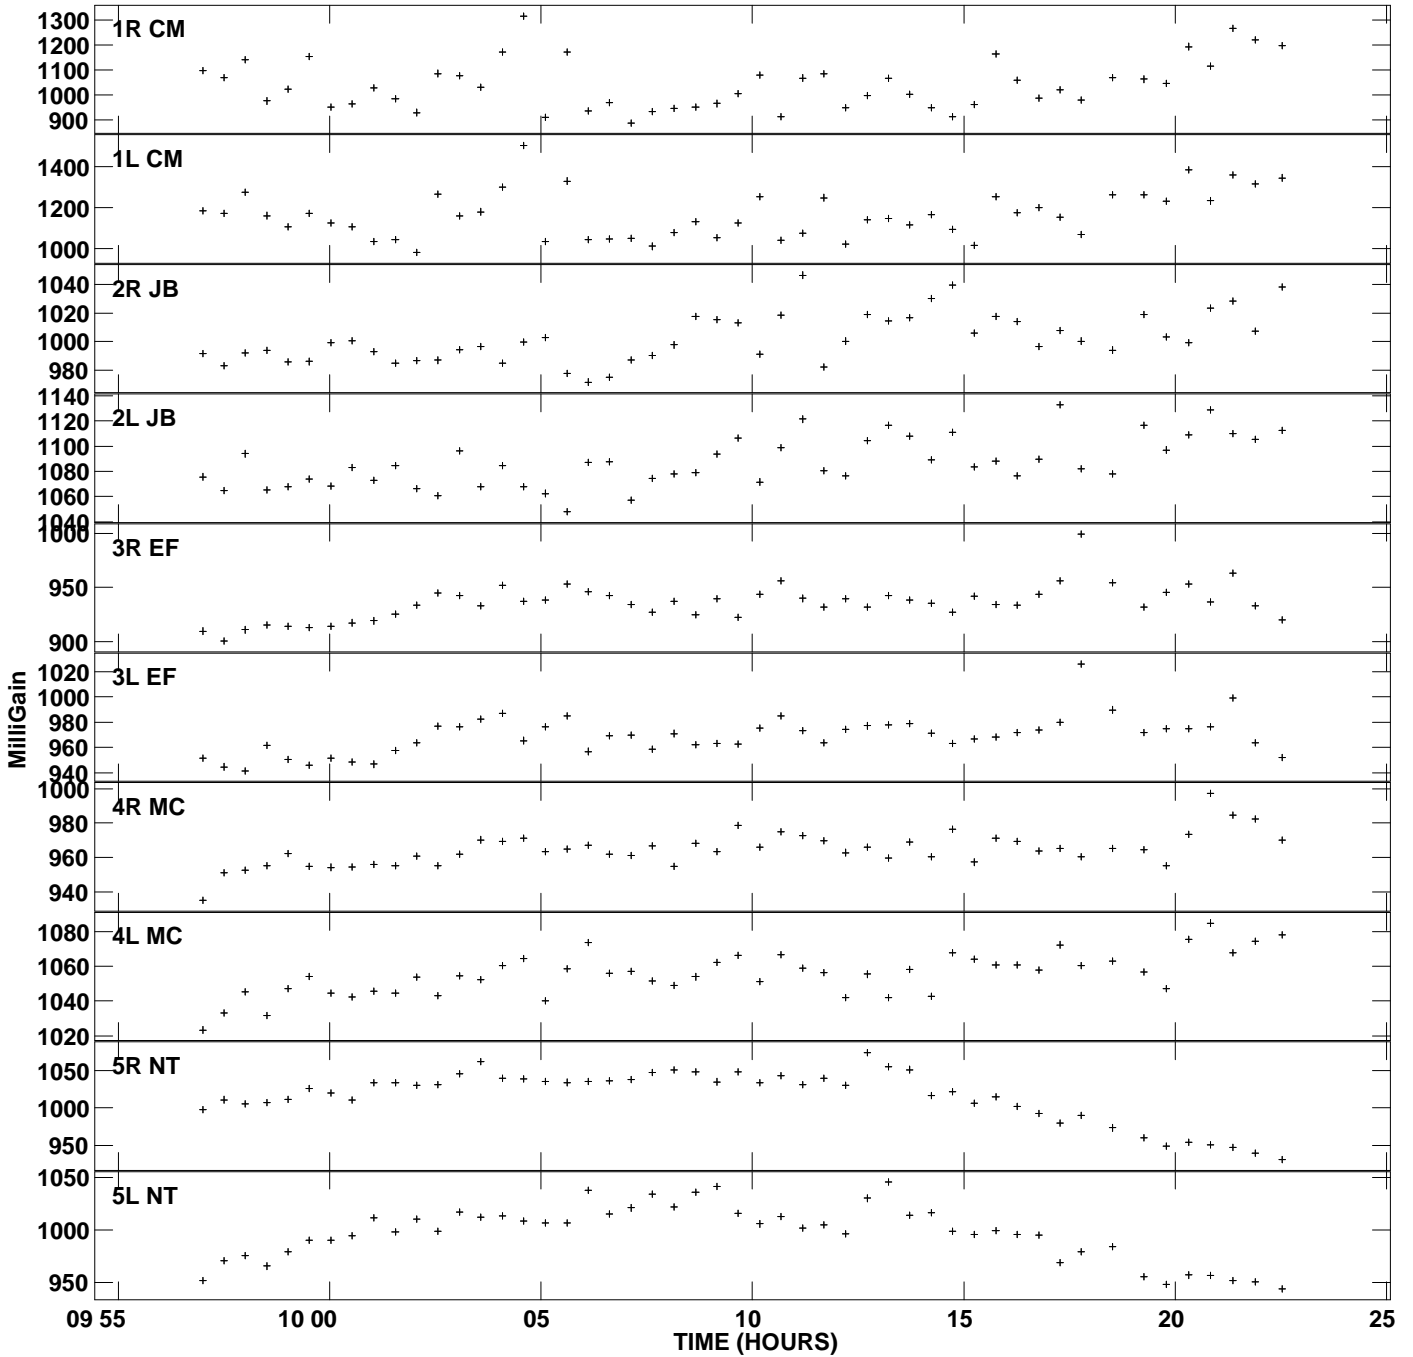

Plot file version 1 created 31-MAR-2010 03:30:56
Gain amp vs UTC time for 3C345.MULTI.1
SN 2 Rpol & Lpol IF 1

Plot file version 2 created 31-MAR-2010 03:30:56
Gain amp vs UTC time for 3C345.MULTI.1
SN 2 Rpol & Lpol IF 1