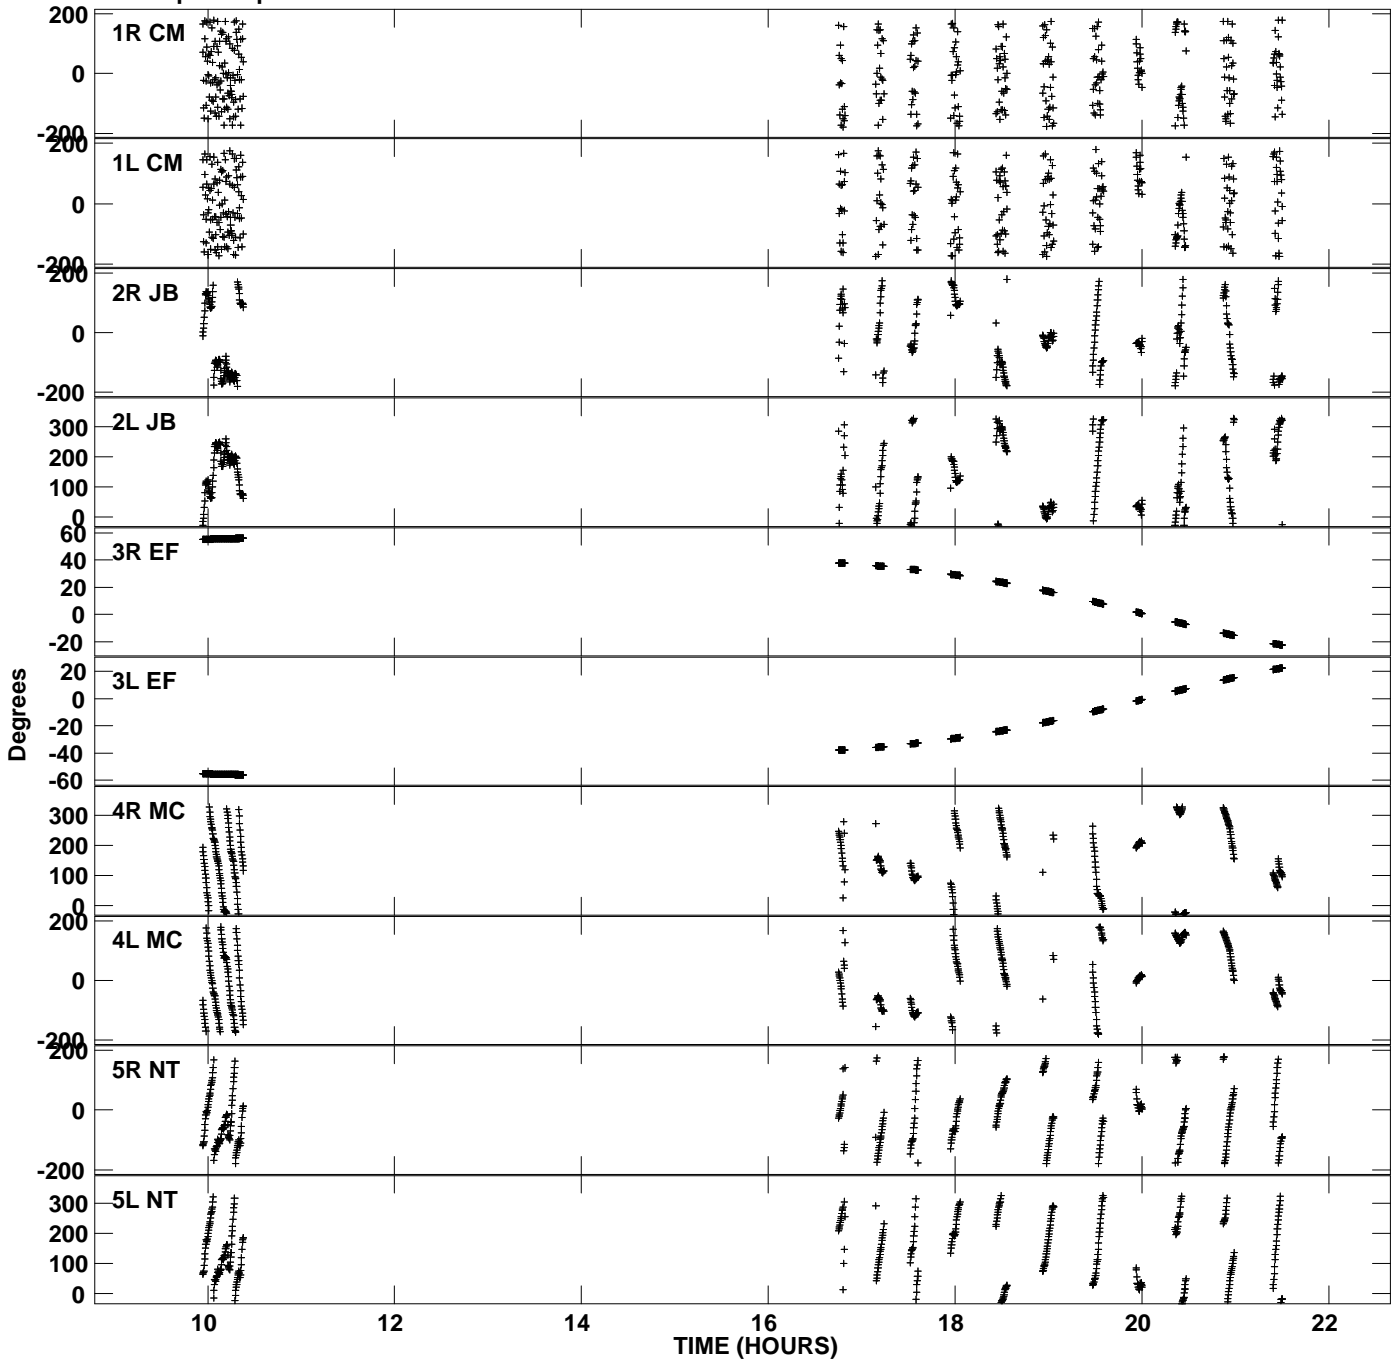

Plot file version 1 created 31-MAR-2010 02:16:16  
Gain phs vs UTC time for EA041\_3.UVDATA.1  
CL 3 Rpol & Lpol IF 1

Plot file version 2 created 31-MAR-2010 02:16:16  
Gain phs vs UTC time for EA041\_3.UVDATA.1  
CL 3 Rpol & Lpol IF 1