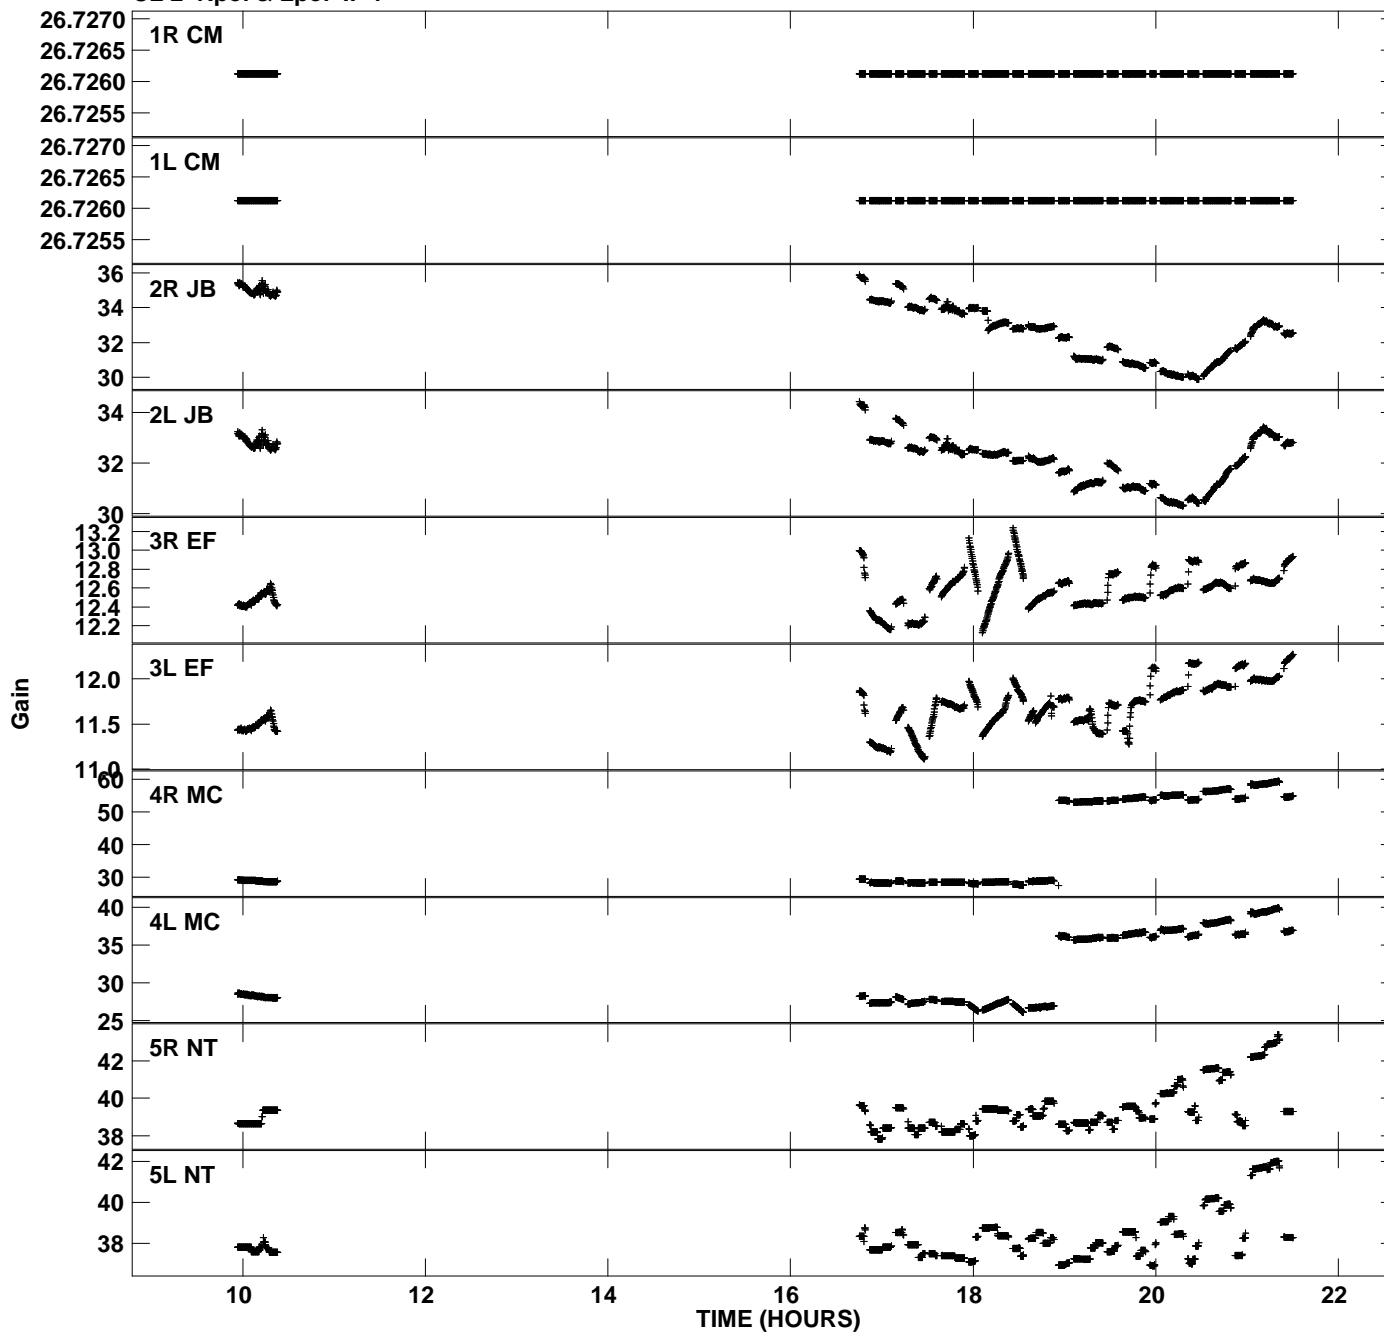

Plot file version 1 created 30-MAR-2010 14:13:01  
Gain amp vs UTC time for EA041\_3.UVDATA.1  
CL 2 Rpol & Lpol IF 1

Plot file version 2 created 30-MAR-2010 14:13:01  
Gain amp vs UTC time for EA041\_3.UVDATA.1  
CL 2 Rpol & Lpol IF 1