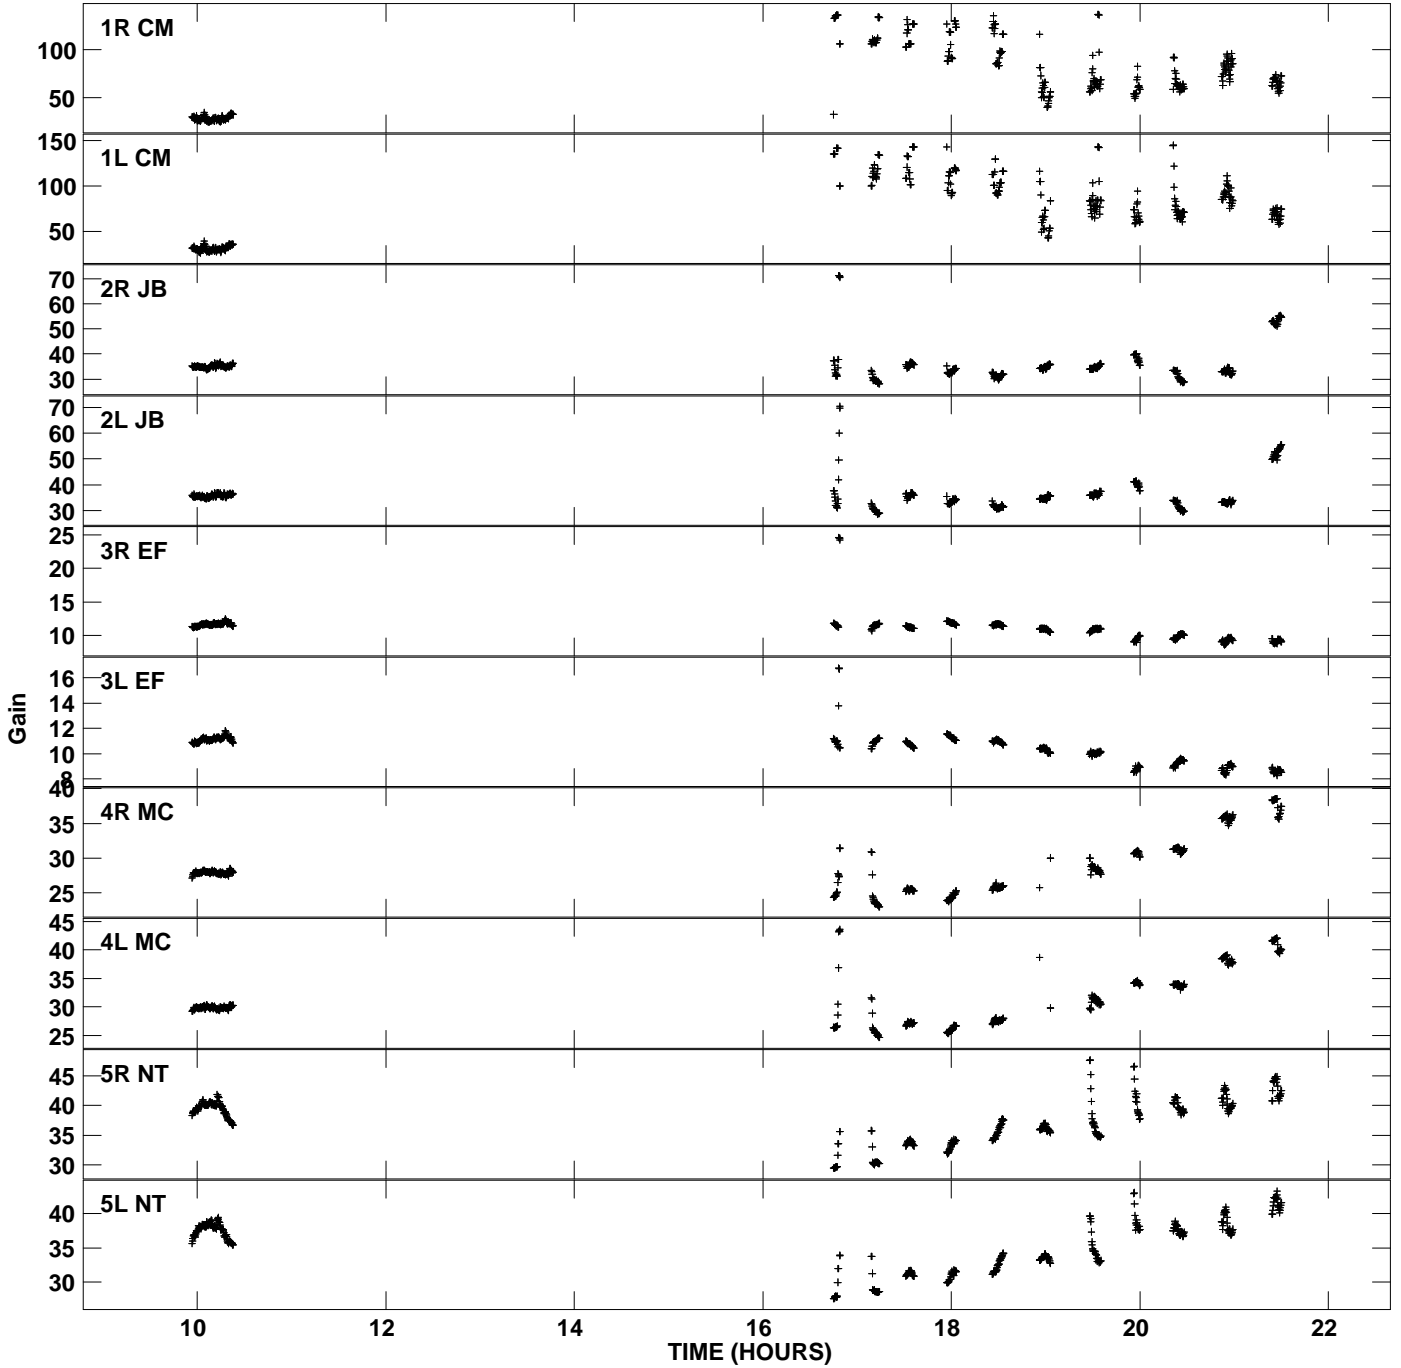

Plot file version 1 created 31-MAR-2010 03:32:10  
Gain amp vs UTC time for EA041\_3.TMP.1  
CL 4 Rpol & Lpol IF 1

Plot file version 2 created 31-MAR-2010 03:32:10  
Gain amp vs UTC time for EA041\_3.TMP.1  
CL 4 Rpol & Lpol IF 1