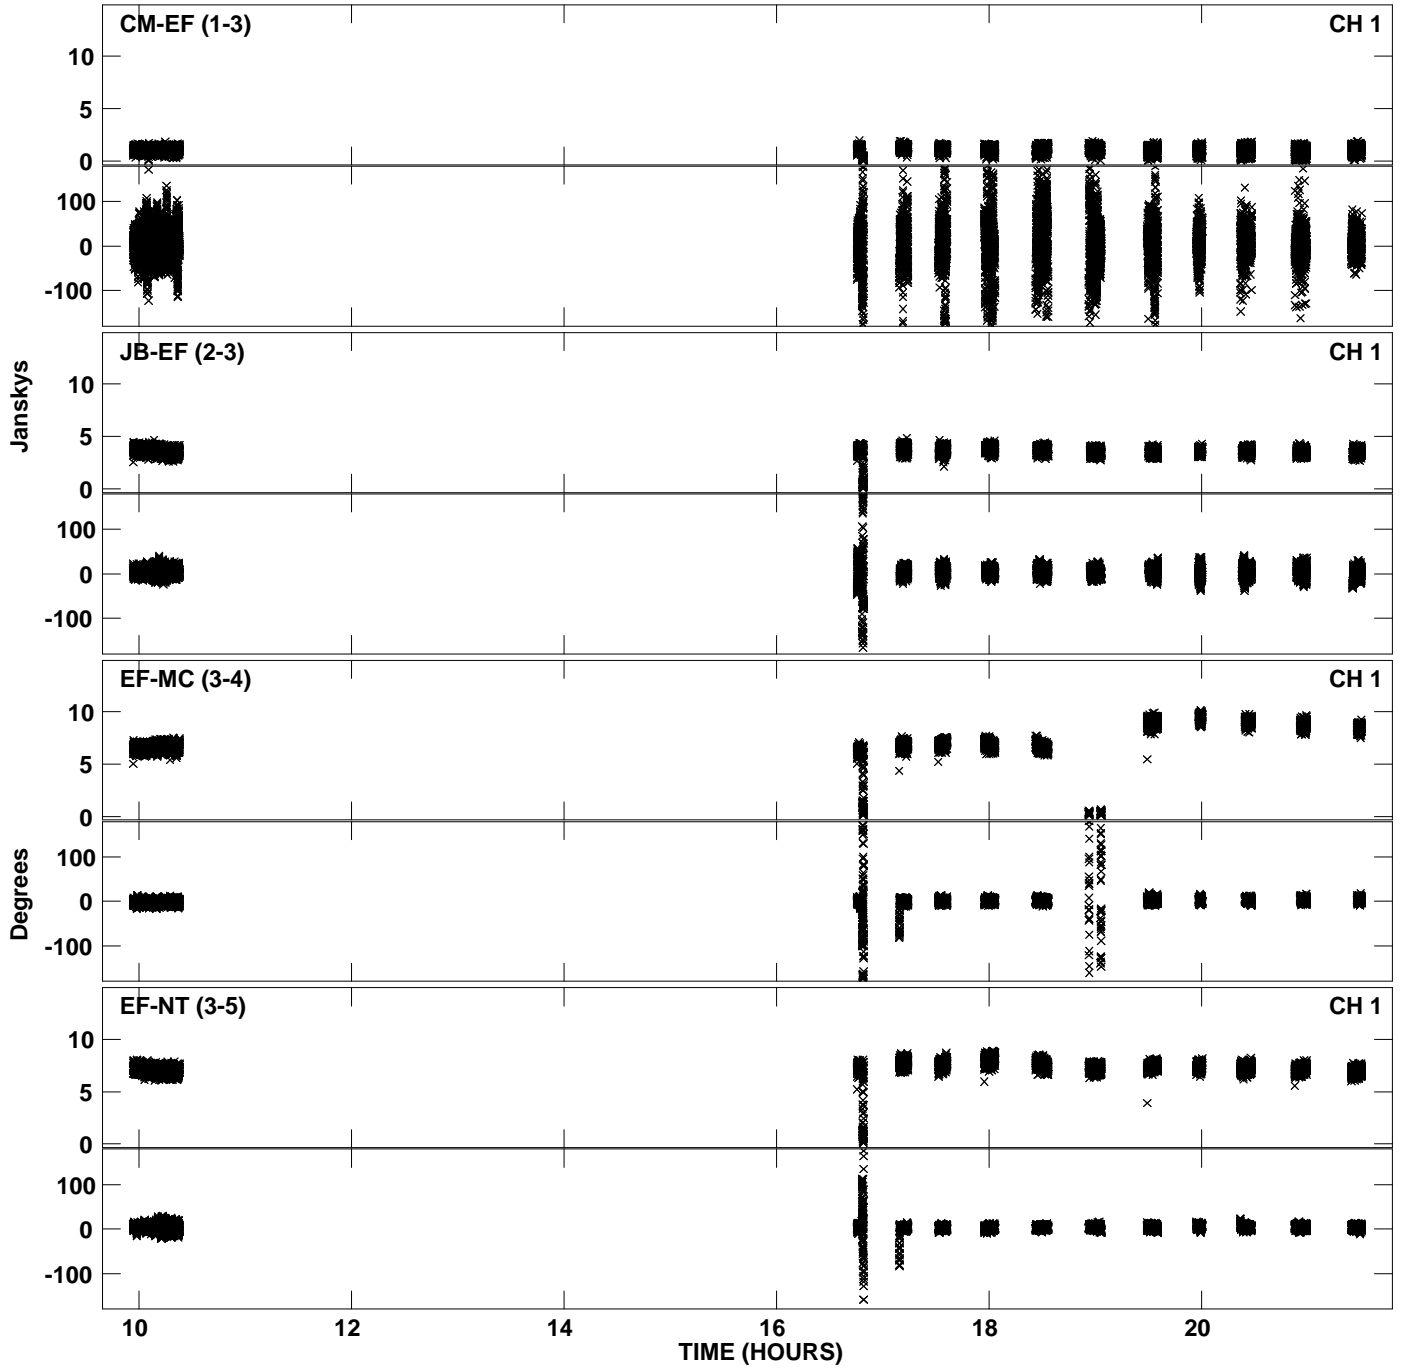

Plot file version 1 created 31-MAR-2010 03:15:13  
Amplitude andPhase vs Time for EA041 3.UVDATA.1 Vect aver. CL # 3  
IF 1 CHAN 1 - 1024 STK LL

Plot file version 2 created 31-MAR-2010 03:15:14  
Amplitude andPhase vs Time for EA041 3.UVDATA.1 Vect aver. CL # 3  
IF 1 CHAN 1 - 1024 STK LL

Plot file version 3 created 31-MAR-2010 03:22:24  
Amplitude andPhase vs Time for EA041 3.UVDATA.1 Vect aver. CL # 3  
IF 1 CHAN 1 - 1024 STK RR

Plot file version 4 created 31-MAR-2010 03:22:24  
Amplitude andPhase vs Time for EA041 3.UVDATA.1 Vect aver. CL # 3  
IF 1 CHAN 1 - 1024 STK RR