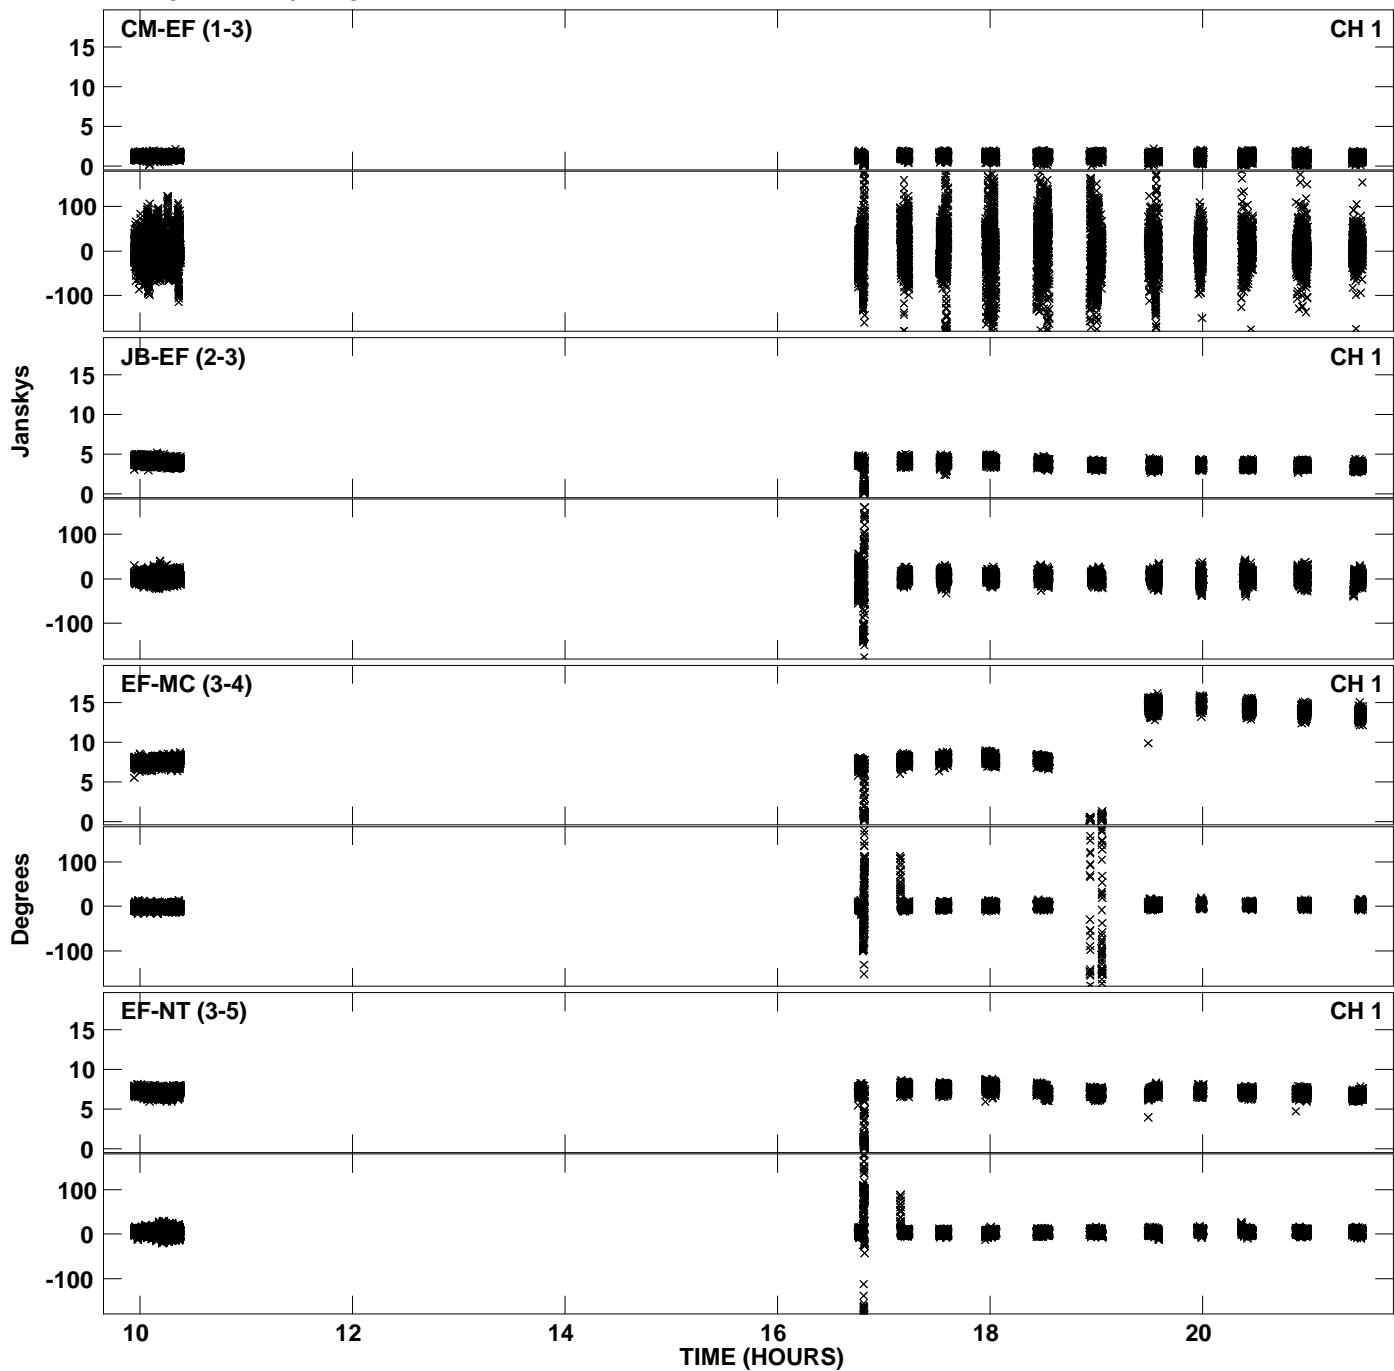

Plot file version 1 created 31-MAR-2010 03:15:13  
Amplitude andPhase vs Time for EA041 3.UVDATA.1 Vect aver. CL # 3  
IF 1 CHAN 1 - 1024 STK LL

Plot file version 2 created 31-MAR-2010 03:15:14  
Amplitude andPhase vs Time for EA041 3.UVDATA.1 Vect aver. CL # 3  
IF 1 CHAN 1 - 1024 STK LL

Plot file version 3 created 31-MAR-2010 03:22:24  
Amplitude andPhase vs Time for EA041 3.UVDATA.1 Vect aver. CL # 3  
IF 1 CHAN 1 - 1024 STK RR

Plot file version 4 created 31-MAR-2010 03:22:24  
Amplitude andPhase vs Time for EA041 3.UVDATA.1 Vect aver. CL # 3  
IF 1 CHAN 1 - 1024 STK RR