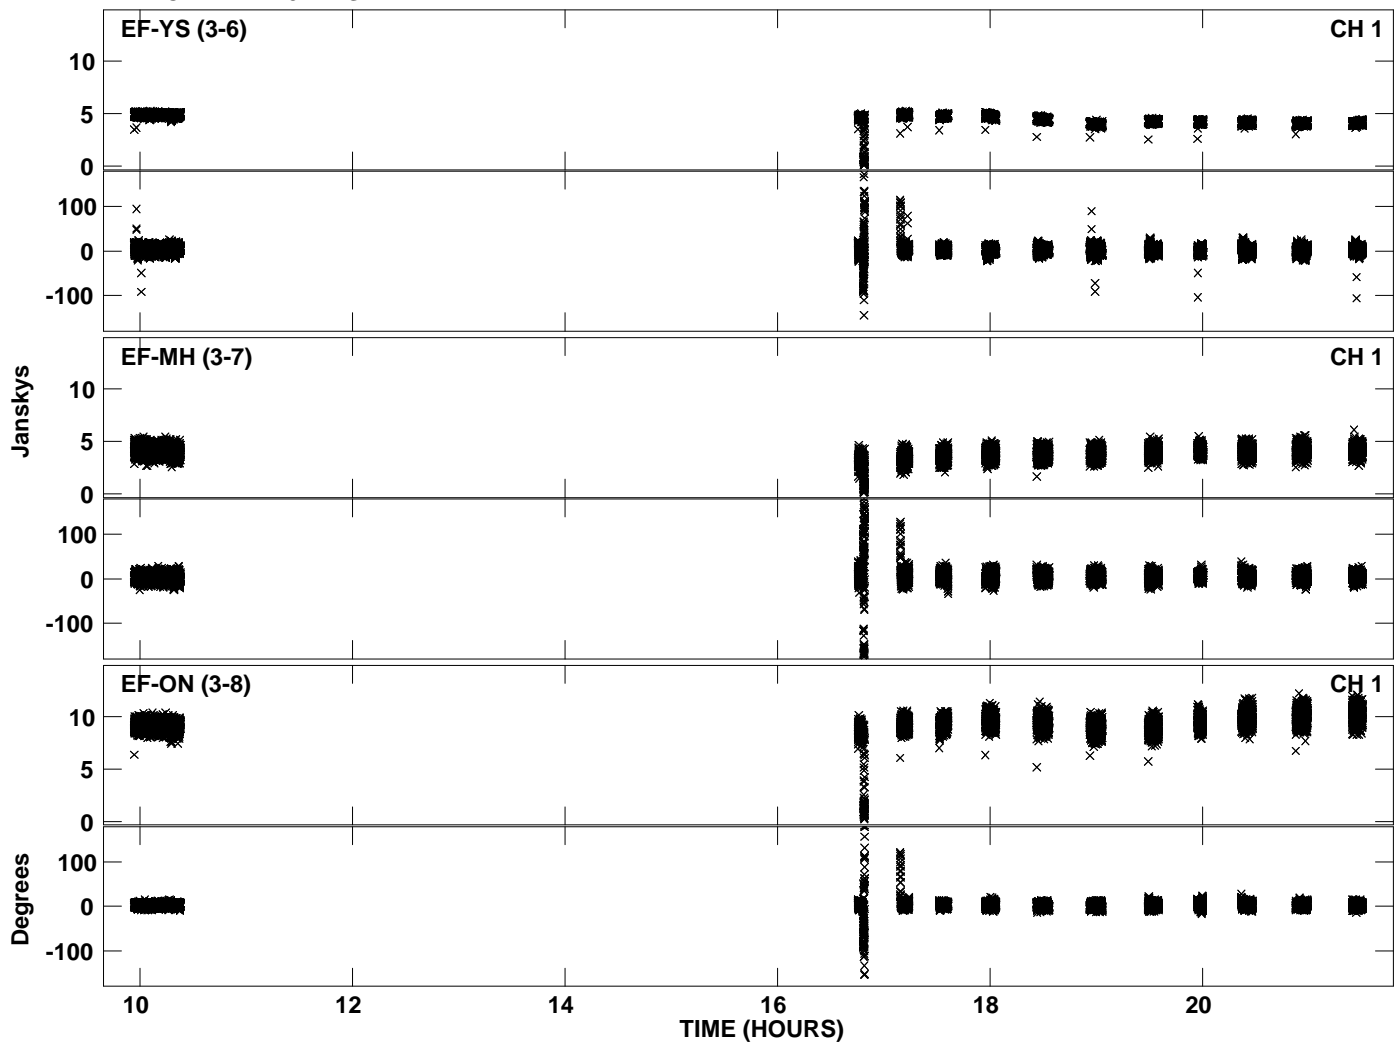

Plot file version 1 created 31-MAR-2010 03:15:13  
Amplitude andPhase vs Time for EA041 3.UVDATA.1 Vect aver. CL # 3  
IF 1 CHAN 1 - 1024 STK LL

Plot file version 2 created 31-MAR-2010 03:15:14  
Amplitude andPhase vs Time for EA041 3.UVDATA.1 Vect aver. CL # 3  
IF 1 CHAN 1 - 1024 STK LL

Plot file version 3 created 31-MAR-2010 03:22:24  
Amplitude andPhase vs Time for EA041 3.UVDATA.1 Vect aver. CL # 3  
IF 1 CHAN 1 - 1024 STK RR

Plot file version 4 created 31-MAR-2010 03:22:24  
Amplitude andPhase vs Time for EA041 3.UVDATA.1 Vect aver. CL # 3  
IF 1 CHAN 1 - 1024 STK RR